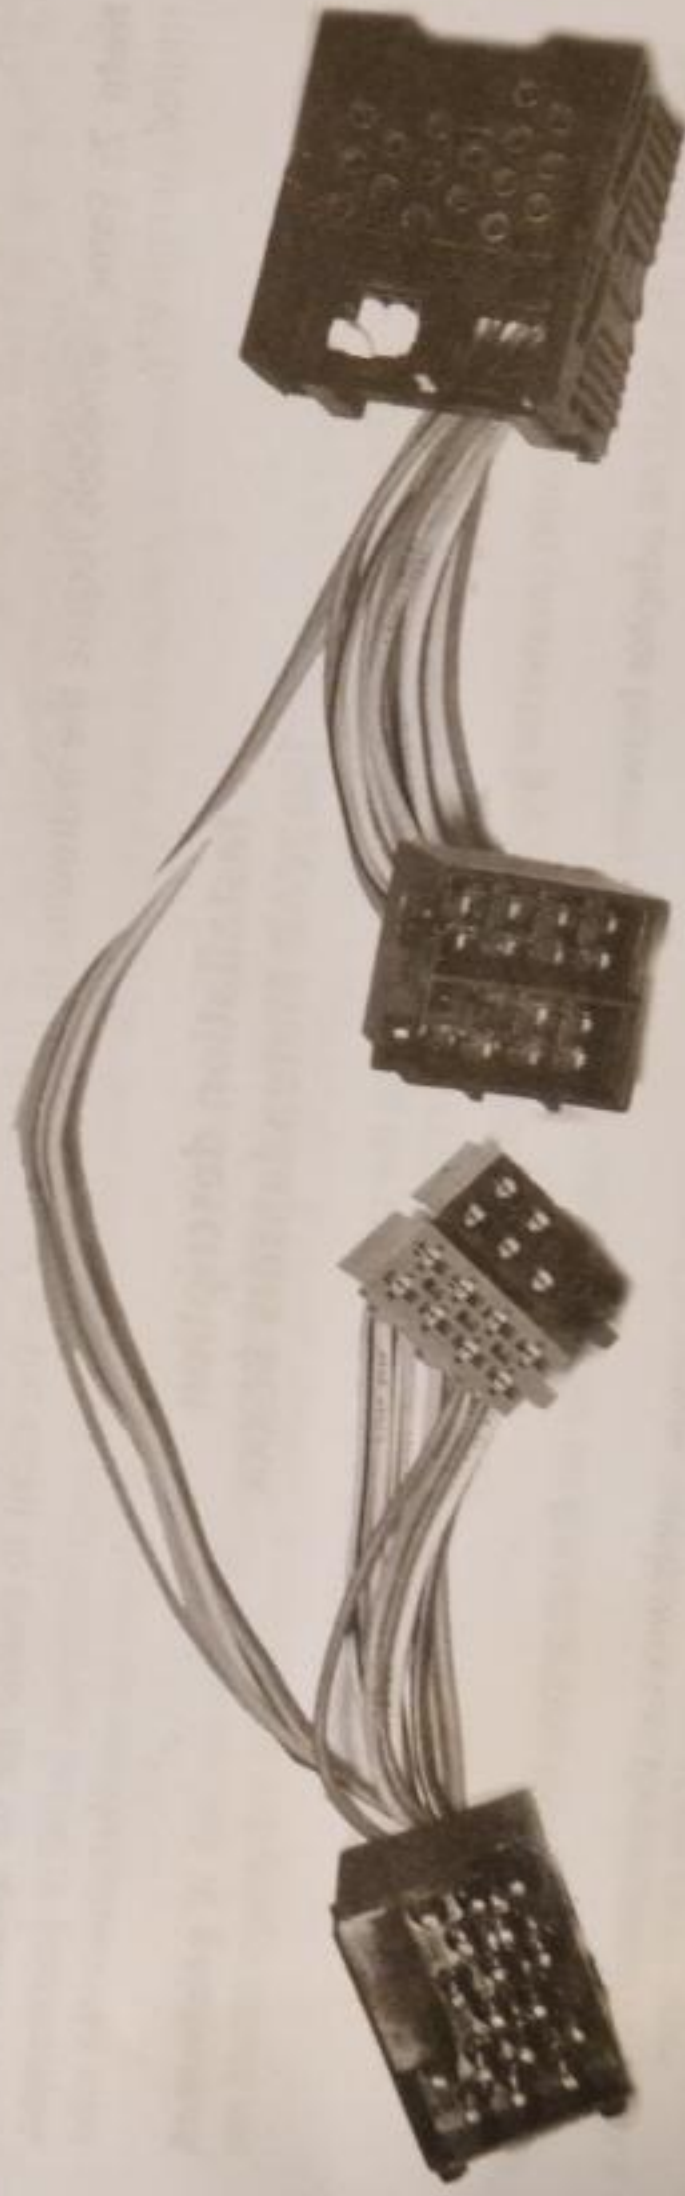

ISO2CAR •

muteadapters

WIK/VISS/TOIE/TOIK

Installation instruction
Montageanleitung
Montagevejledning
ISO2CAR muteadaptor 86xxx

Made in Denmark by
Kram Telecom A/S

KRAM
TELECOM

ML800-V03

86180 ISO2CAR mute adaptor
Toyota