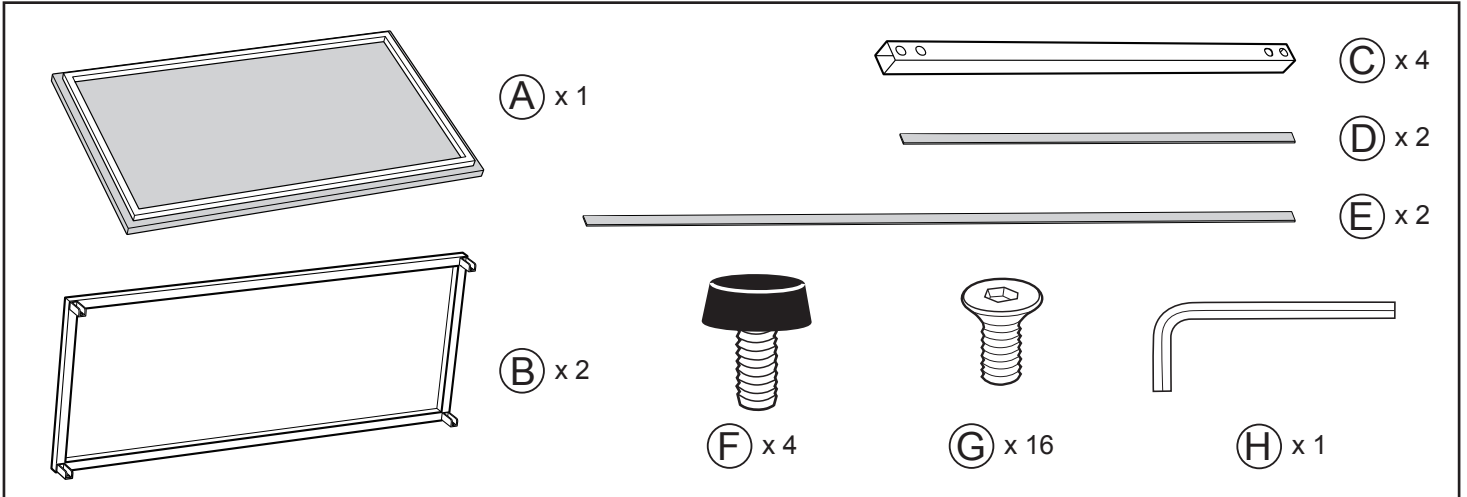

Assembly instructions

ZUIVER^o

2200017 COFFEE TABLE MARBLE POWER

Caution: Do not tighten screws completely until all the screws are fixed in the correct position.

Marble is a porous material. We recommend that you take extra care by using coasters for protection and in case of spilling, clean and dry immediately.