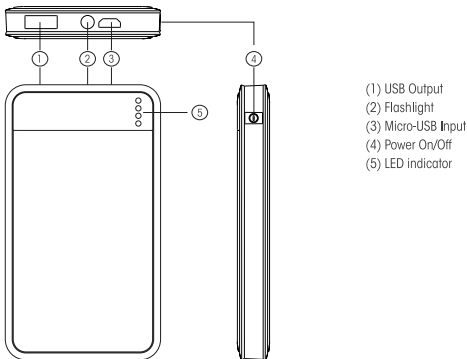

Contents

1 Powerbank, 1 USB to Micro-USB cable, 1 User Guide

- (1) USB Output
- (2) Flashlight
- (3) Micro-USB Input
- (4) Power On/Off
- (5) LED indicator

LED Indicator

Press the Power On/Off Button to check the remaining capacity. It is recommended to recharge the powerbank when less than 10% power is remaining.