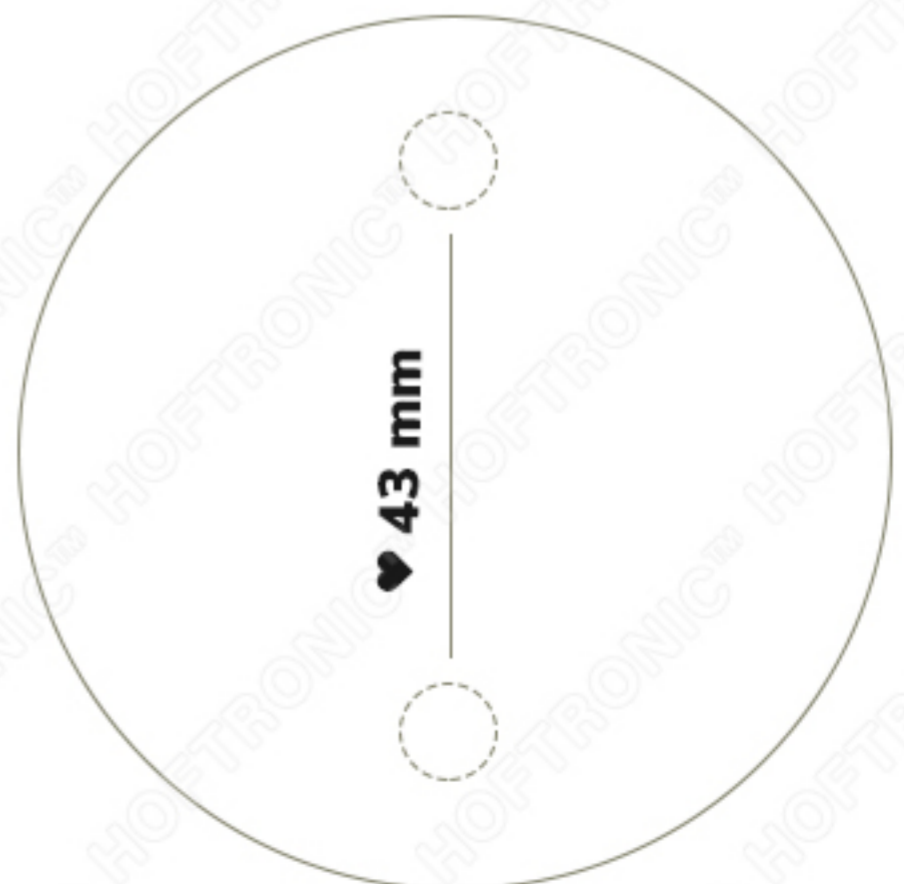

22 mm

**HOFTRONIC™**

LED Wall Light Lago SS

SKU:4402198

POWER:GU10 MAX35W

AC100-240V,50/60Hz

Made in PRC

**Cable inlet  
Max: 15 mm**

**diameter  
(Ø): 8 mm**

♥ 43 mm