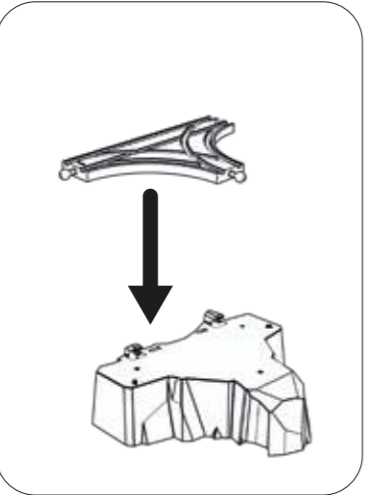

BRIO®

Cargo Mountain Set
36010

1

a b c d e

f g h i j

k l m

n o p q

r s t u

a b =

Designed by BRIO AB in Sweden 2022(publ). Manufactured for BRIO AB (publ), Box 305, SE-201 23 Malmö, Sweden. © BRIO AB (publ), Sweden 2022. Made in China. This product and its packaging are protected by intellectual Property Laws of many countries. Violators will be prosecuted. Retain this package for future reference. Please contact above address in case of events. Bitte bewahren Sie diese Informationen für spätere Referenzzwecke auf. Informations à conserver. Conservate la confezione per futuri riferimenti. Conforms to the Safety Requirements of ASTM F963. Conforme aux exigences de sécurité ASTM F963.