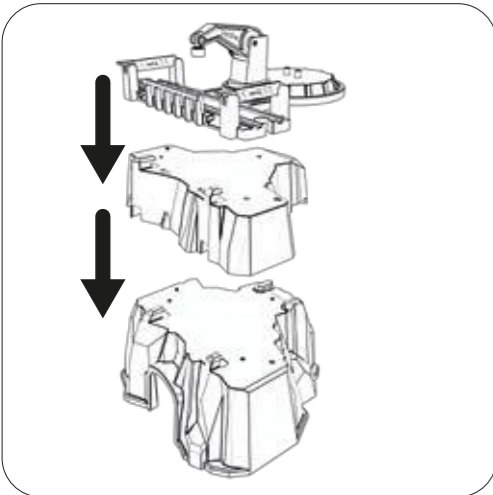

BRIO®

Cargo Mountain Set
36010

1

a b c d e

f g h i j

k l m

n o p q

r s t u

a b =

Designed by BRIO AB in Sweden 2022(publ). Manufactured for BRIO AB (publ), Box 305, SE-201 23 Malmö, Sweden. © BRIO AB (publ), Sweden 2022. Made in China. This product and its packaging are protected by intellectual Property Laws of many countries. Violators will be prosecuted. Retain this package for future reference. Please contact above address in case of events. Bitte bewahren Sie diese Informationen für spätere Referenzzwecke auf. Informations à conserver. Conservate la confezione per futuri riferimenti. Conforms to the Safety Requirements of ASTM F963. Conforme aux exigences de sécurité ASTM F963.