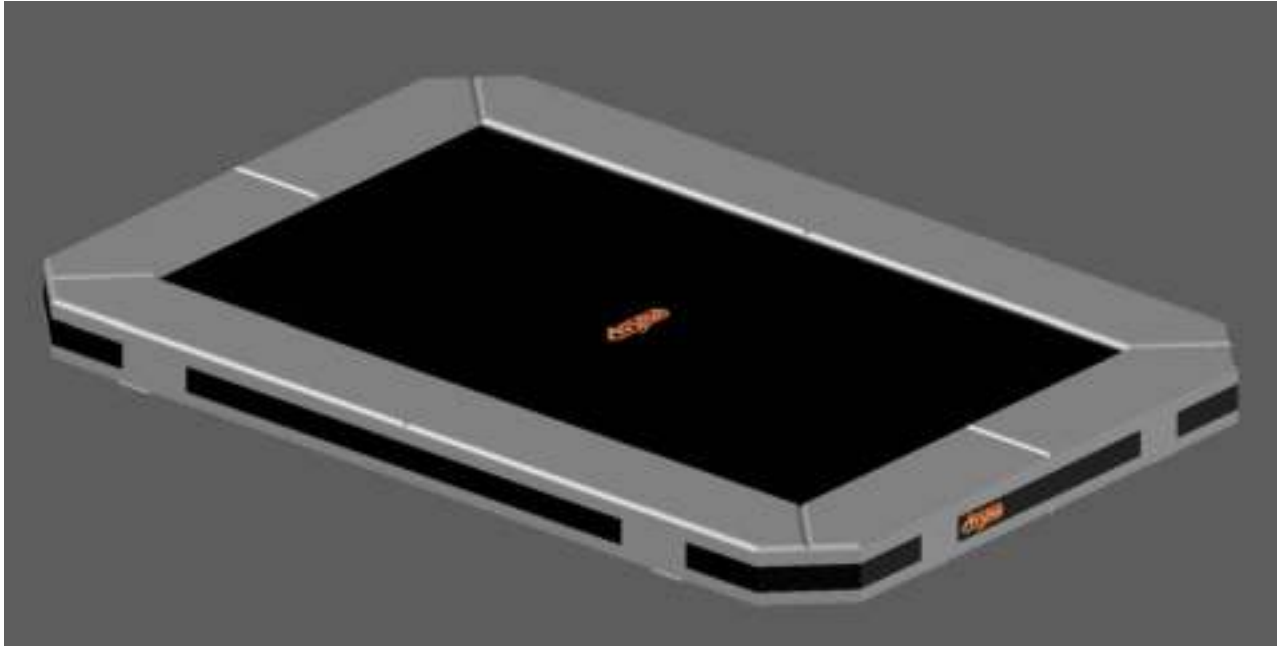

Aryna

Trampoline jumpingmat

Round above

Round InGround

Round FlatLevel

Rectangular Trampoline

234/238: 8x spring 215mm
223 : 8x spring 175mm

234/238: 78/90x spring 215mm
223: 66x spring 175mm

234 / 238: 4x spring 175mm
223: 4x spring 140mm

Rectangular InGround

223: 4x spring 140mm
234/ 238 :4x spring 175mm

Rectangular FlatLevel

223-FL : 4x spring 140mm
234-FL/ 238-FL : 4x spring 175mm

Sales office: Beneluxbaan 7
5121 DC Rijen
The Netherlands
sales@avyna.eu
www.avyna.eu