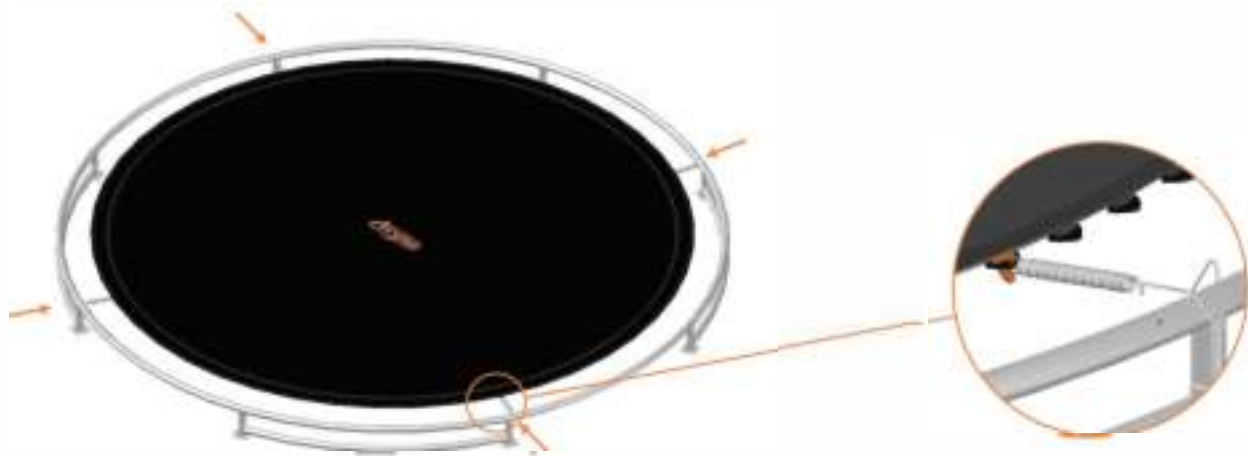

Aryna

Trampoline jumpingmat

Round above

Round InGround

Round FlatLevel

Rectangular Trampoline

234/238: 8x spring 215mm
223 : 8x spring 175mm

234/238: 78/90x spring 215mm
223: 66x spring 175mm

234 / 238: 4x spring 175mm
223: 4x spring 140mm

Rectangular InGround

223: 4x spring 140mm
234/ 238 :4x spring 175mm

Rectangular FlatLevel

223-FL : 4x spring 140mm
234-FL/ 238-FL : 4x spring 175mm

Sales office: Beneluxbaan 7
5121 DC Rijen
The Netherlands
sales@avyna.eu
www.avyna.eu