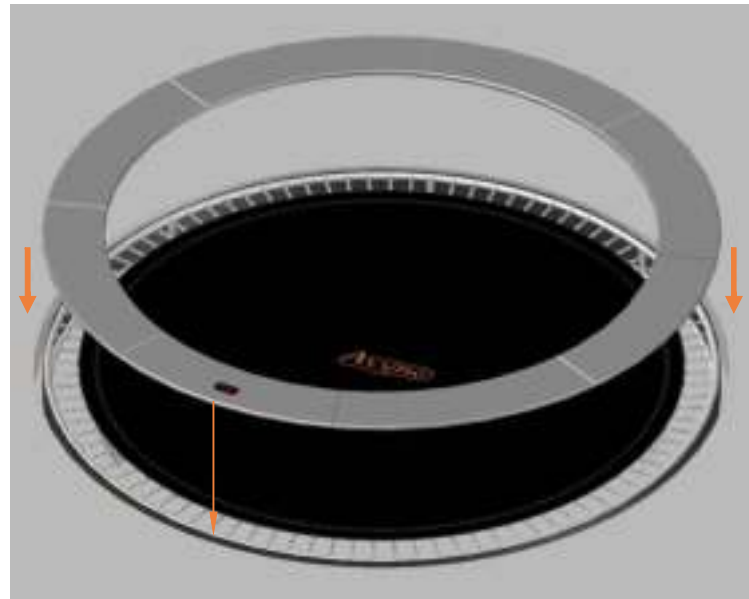

Aryna

Trampoline jumpingmat

Round above

Round InGround

Round FlatLevel

Rectangular Trampoline

234/238: 8x spring 215mm
223 : 8x spring 175mm

234/238: 78/90x spring 215mm
223: 66x spring 175mm

234 / 238: 4x spring 175mm
223: 4x spring 140mm

Rectangular InGround

223: 4x spring 140mm
234/ 238 :4x spring 175mm

Rectangular FlatLevel

223-FL : 4x spring 140mm
234-FL/ 238-FL : 4x spring 175mm

Sales office: Beneluxbaan 7
5121 DC Rijen
The Netherlands
sales@avyna.eu
www.avyna.eu