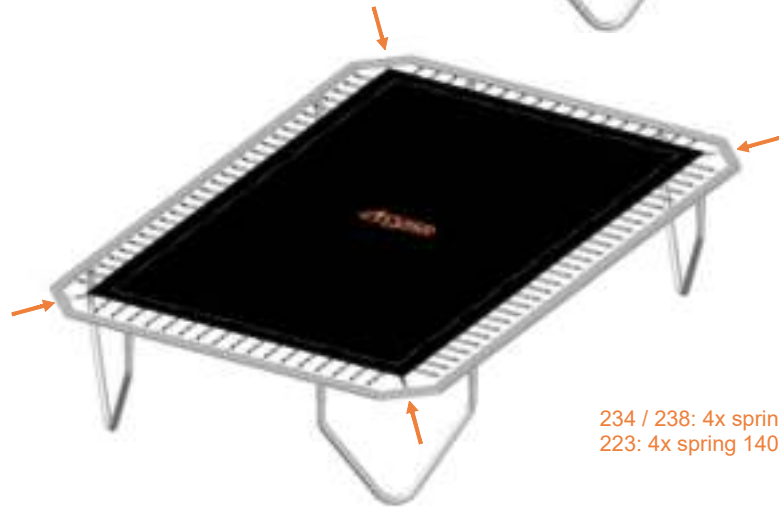

Aryna

Trampoline jumpingmat

Round above

Round InGround

Round FlatLevel

Rectangular Trampoline

234/238: 8x spring 215mm
223 : 8x spring 175mm

234/238: 78/90x spring 215mm
223: 66x spring 175mm

234 / 238: 4x spring 175mm
223: 4x spring 140mm

Rectangular InGround

223: 4x spring 140mm
234/ 238 :4x spring 175mm

Rectangular FlatLevel

223-FL : 4x spring 140mm
234-FL/ 238-FL : 4x spring 175mm

Sales office: Beneluxbaan 7
5121 DC Rijen
The Netherlands
sales@avyna.eu
www.avyna.eu