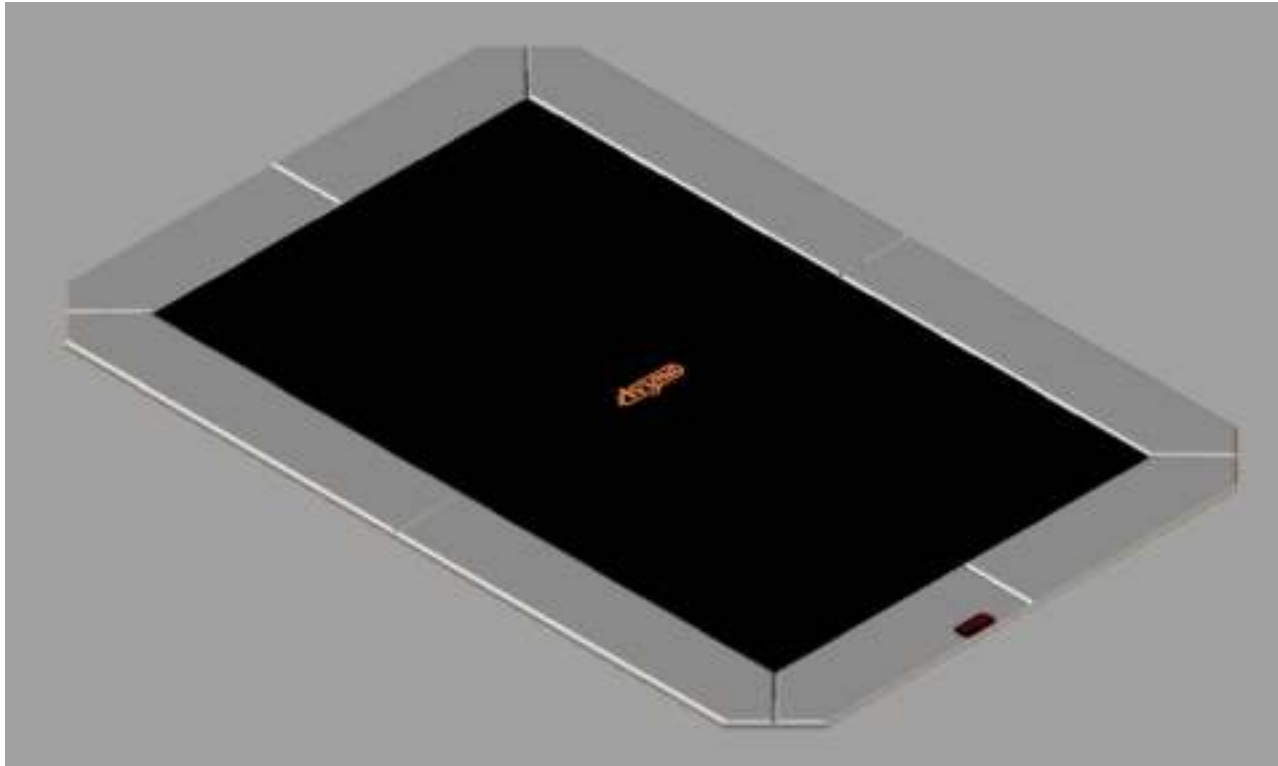

Aryna

Trampoline jumpingmat

Round above

Round InGround

Round FlatLevel

Rectangular Trampoline

234/238: 8x spring 215mm
223 : 8x spring 175mm

234/238: 78/90x spring 215mm
223: 66x spring 175mm

234 / 238: 4x spring 175mm
223: 4x spring 140mm

Rectangular InGround

223: 4x spring 140mm
234/ 238 :4x spring 175mm

Rectangular FlatLevel

223-FL : 4x spring 140mm
234-FL/ 238-FL : 4x spring 175mm

Sales office: Beneluxbaan 7
5121 DC Rijen
The Netherlands
sales@avyna.eu
www.avyna.eu