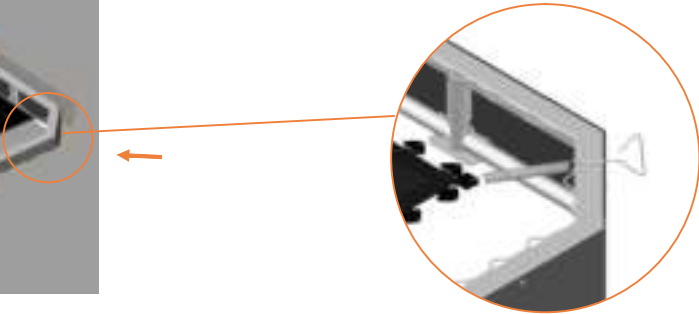

Aryna

Trampoline jumpingmat

Round above

Round InGround

Round FlatLevel

Rectangular Trampoline

234/238: 8x spring 215mm
223 : 8x spring 175mm

234/238: 78/90x spring 215mm
223: 66x spring 175mm

234 / 238: 4x spring 175mm
223: 4x spring 140mm

Rectangular InGround

223: 4x spring 140mm
234/ 238 :4x spring 175mm

Rectangular FlatLevel

223-FL : 4x spring 140mm
234-FL/ 238-FL : 4x spring 175mm

Sales office: Beneluxbaan 7
5121 DC Rijen
The Netherlands
sales@avyna.eu
www.avyna.eu