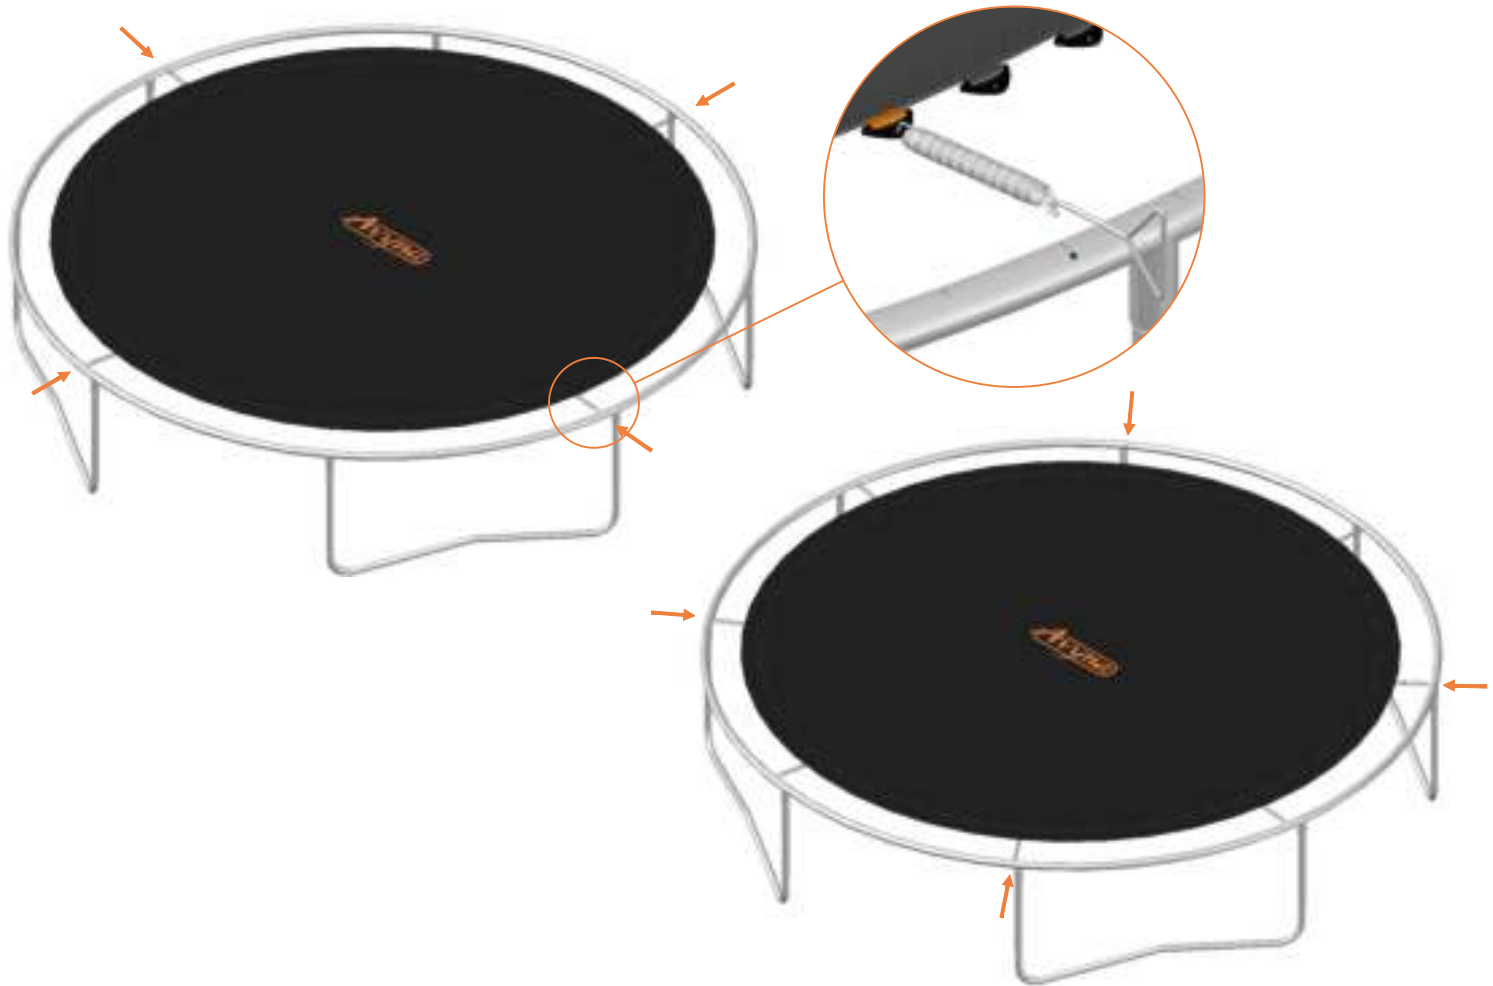

Aryna

Trampoline jumpingmat

Round above

Round InGround

Round FlatLevel

Rectangular Trampoline

234/238: 8x spring 215mm
223 : 8x spring 175mm

234/238: 78/90x spring 215mm
223: 66x spring 175mm

234 / 238: 4x spring 175mm
223: 4x spring 140mm

Rectangular InGround

223: 4x spring 140mm
234/ 238 :4x spring 175mm

Rectangular FlatLevel

223-FL : 4x spring 140mm
234-FL/ 238-FL : 4x spring 175mm

Sales office: Beneluxbaan 7
5121 DC Rijen
The Netherlands
sales@avyna.eu
www.avyna.eu