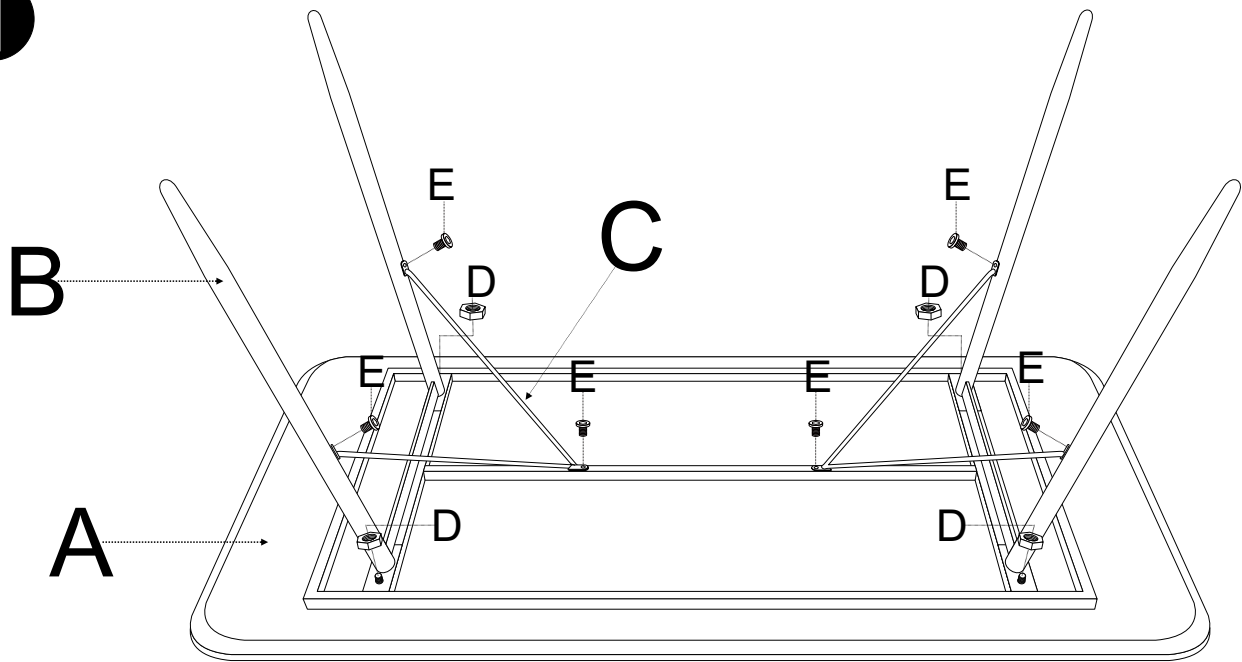

# 2100150 TABLE ROGER 200x90 NATURAL

<b>A</b>  x 1PC	<b>B</b>  x 2PCS	<b>C</b>  x 2PCS	<b>D</b>  x 4PCS	<b>E</b>  6x15mm x6PCS	<b>F</b>  X1PC	<b>G</b>  X1PC
--	---	---	---	---	---	---

1

2