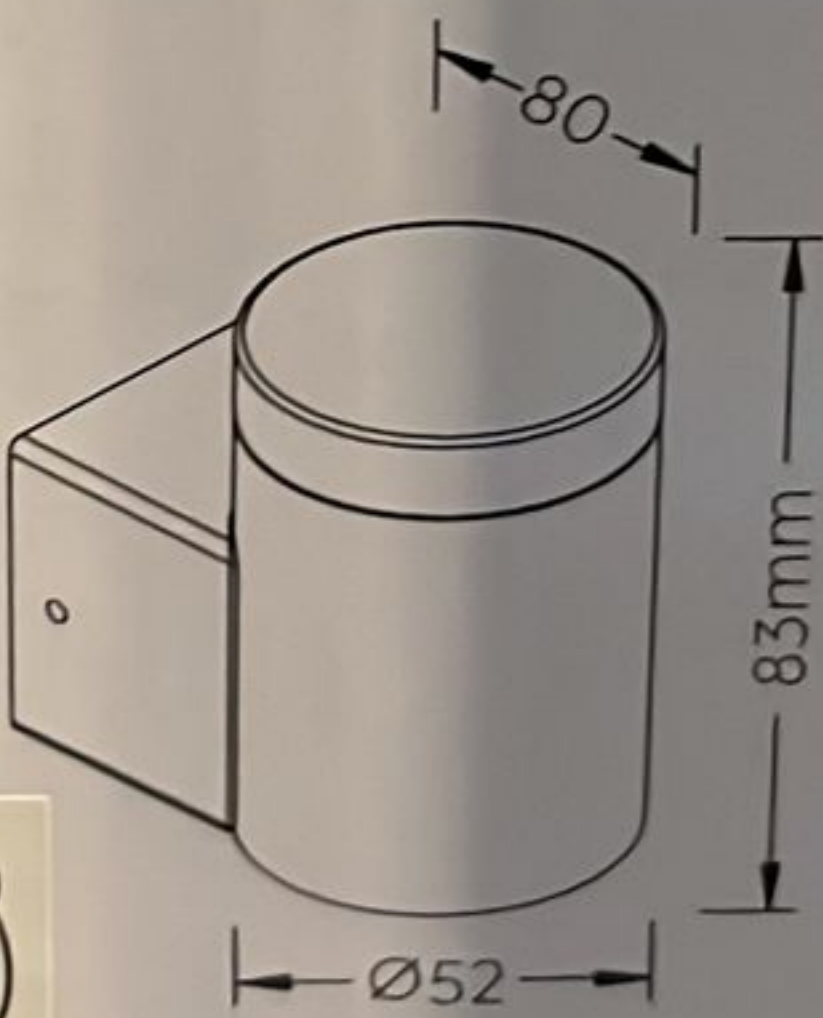

## RAY

230V~50Hz  
incl. 1x LED 4W

class II

340lm  
3000 K  
>80 CRI  
30000 H  
15000x ON/OFF

www.trio-lighting.com

CE

283110132