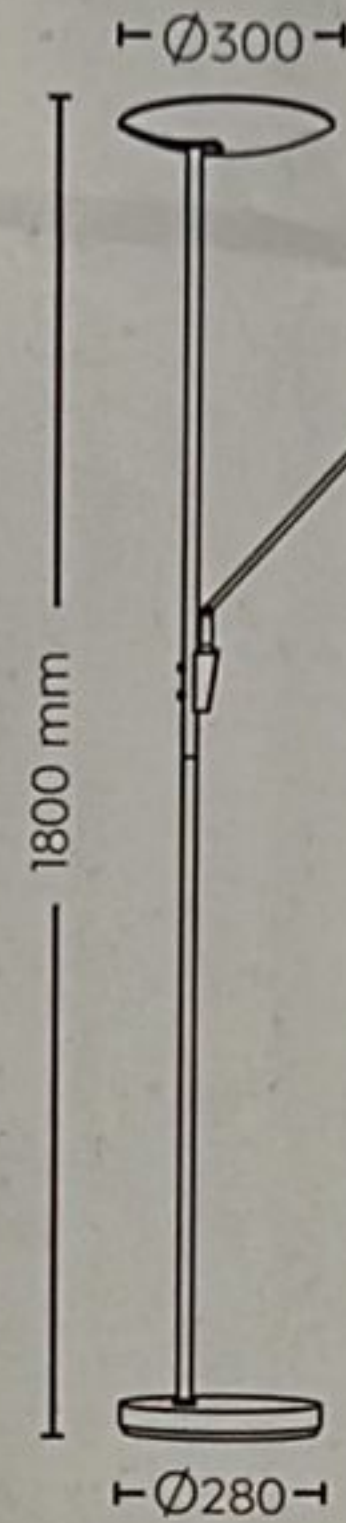

TRIO
LIGHTING FOR

LED
2950+6
lumen

4 017807 467451

423010204

EDMONTON

230V~50Hz
incl. 1x LED 7.5W
incl. 1x LED 33W
class II

max 650lm
2700 K + 3350 K + 4000 K
>80 CRI
30000 H
10000x ON/OFF

max 2950lm
2700 K + 3350 K + 4000 K
>80 CRI
30000 H
10000x ON/OFF