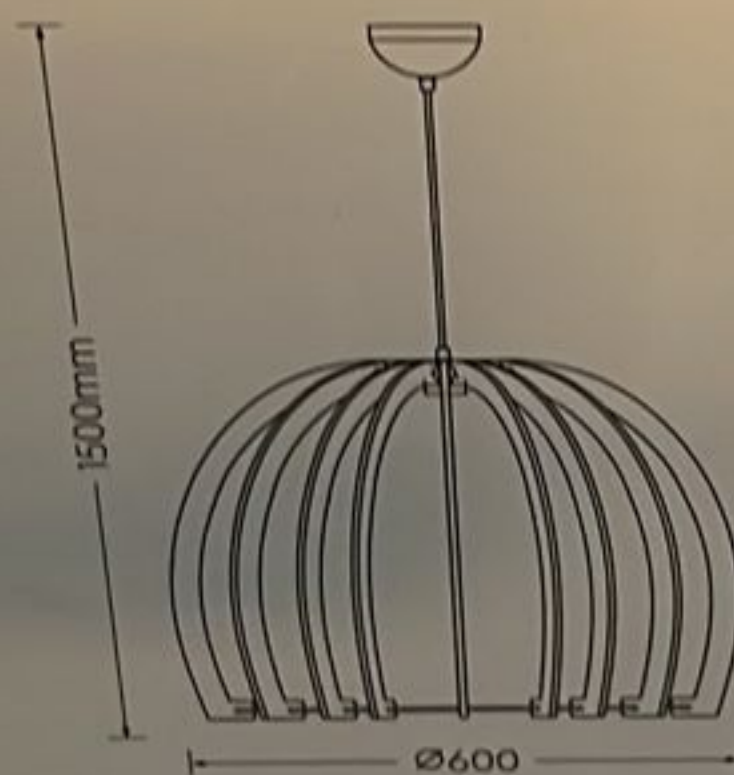

4 017807 306149

R30256030

WOOD

230V~50Hz
excl. 1x E27 - max. 60W

class I

reality-leuchten.de/
R30256030

www.reality-leuchten.de

WOOD

Reality Leuchten GmbH
TRIO International GmbH
Gut Nierhof 17
D-99757 Arnshausen
www.reality-leuchten.de

WEEE-Reg. Nr. DE78775666
TRIO Lighting Iberica s.l. RAEE 4544
TRIO Lighting Italia s.r.l. RAEE IT13020000007829
TRIO Lighting Scandinavia Oy
WEEE PR2005Y554114/2114

Developed in Germany by
Made in PRC

RL
Real Light

PO 222/21