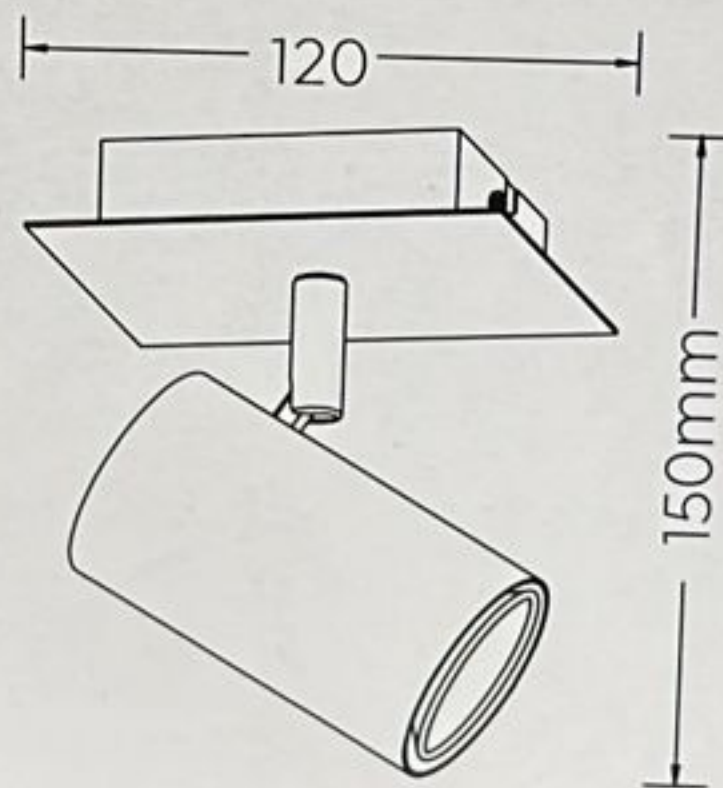

TRIO
LIGHTING FOR YOU

802400101

MARLEY

230V~50Hz
excl. 1x GU10 - max. 25W

class I

[trio-lighting.com/
802400101](http://trio-lighting.com/802400101)

www.trio-lighting.com

CE