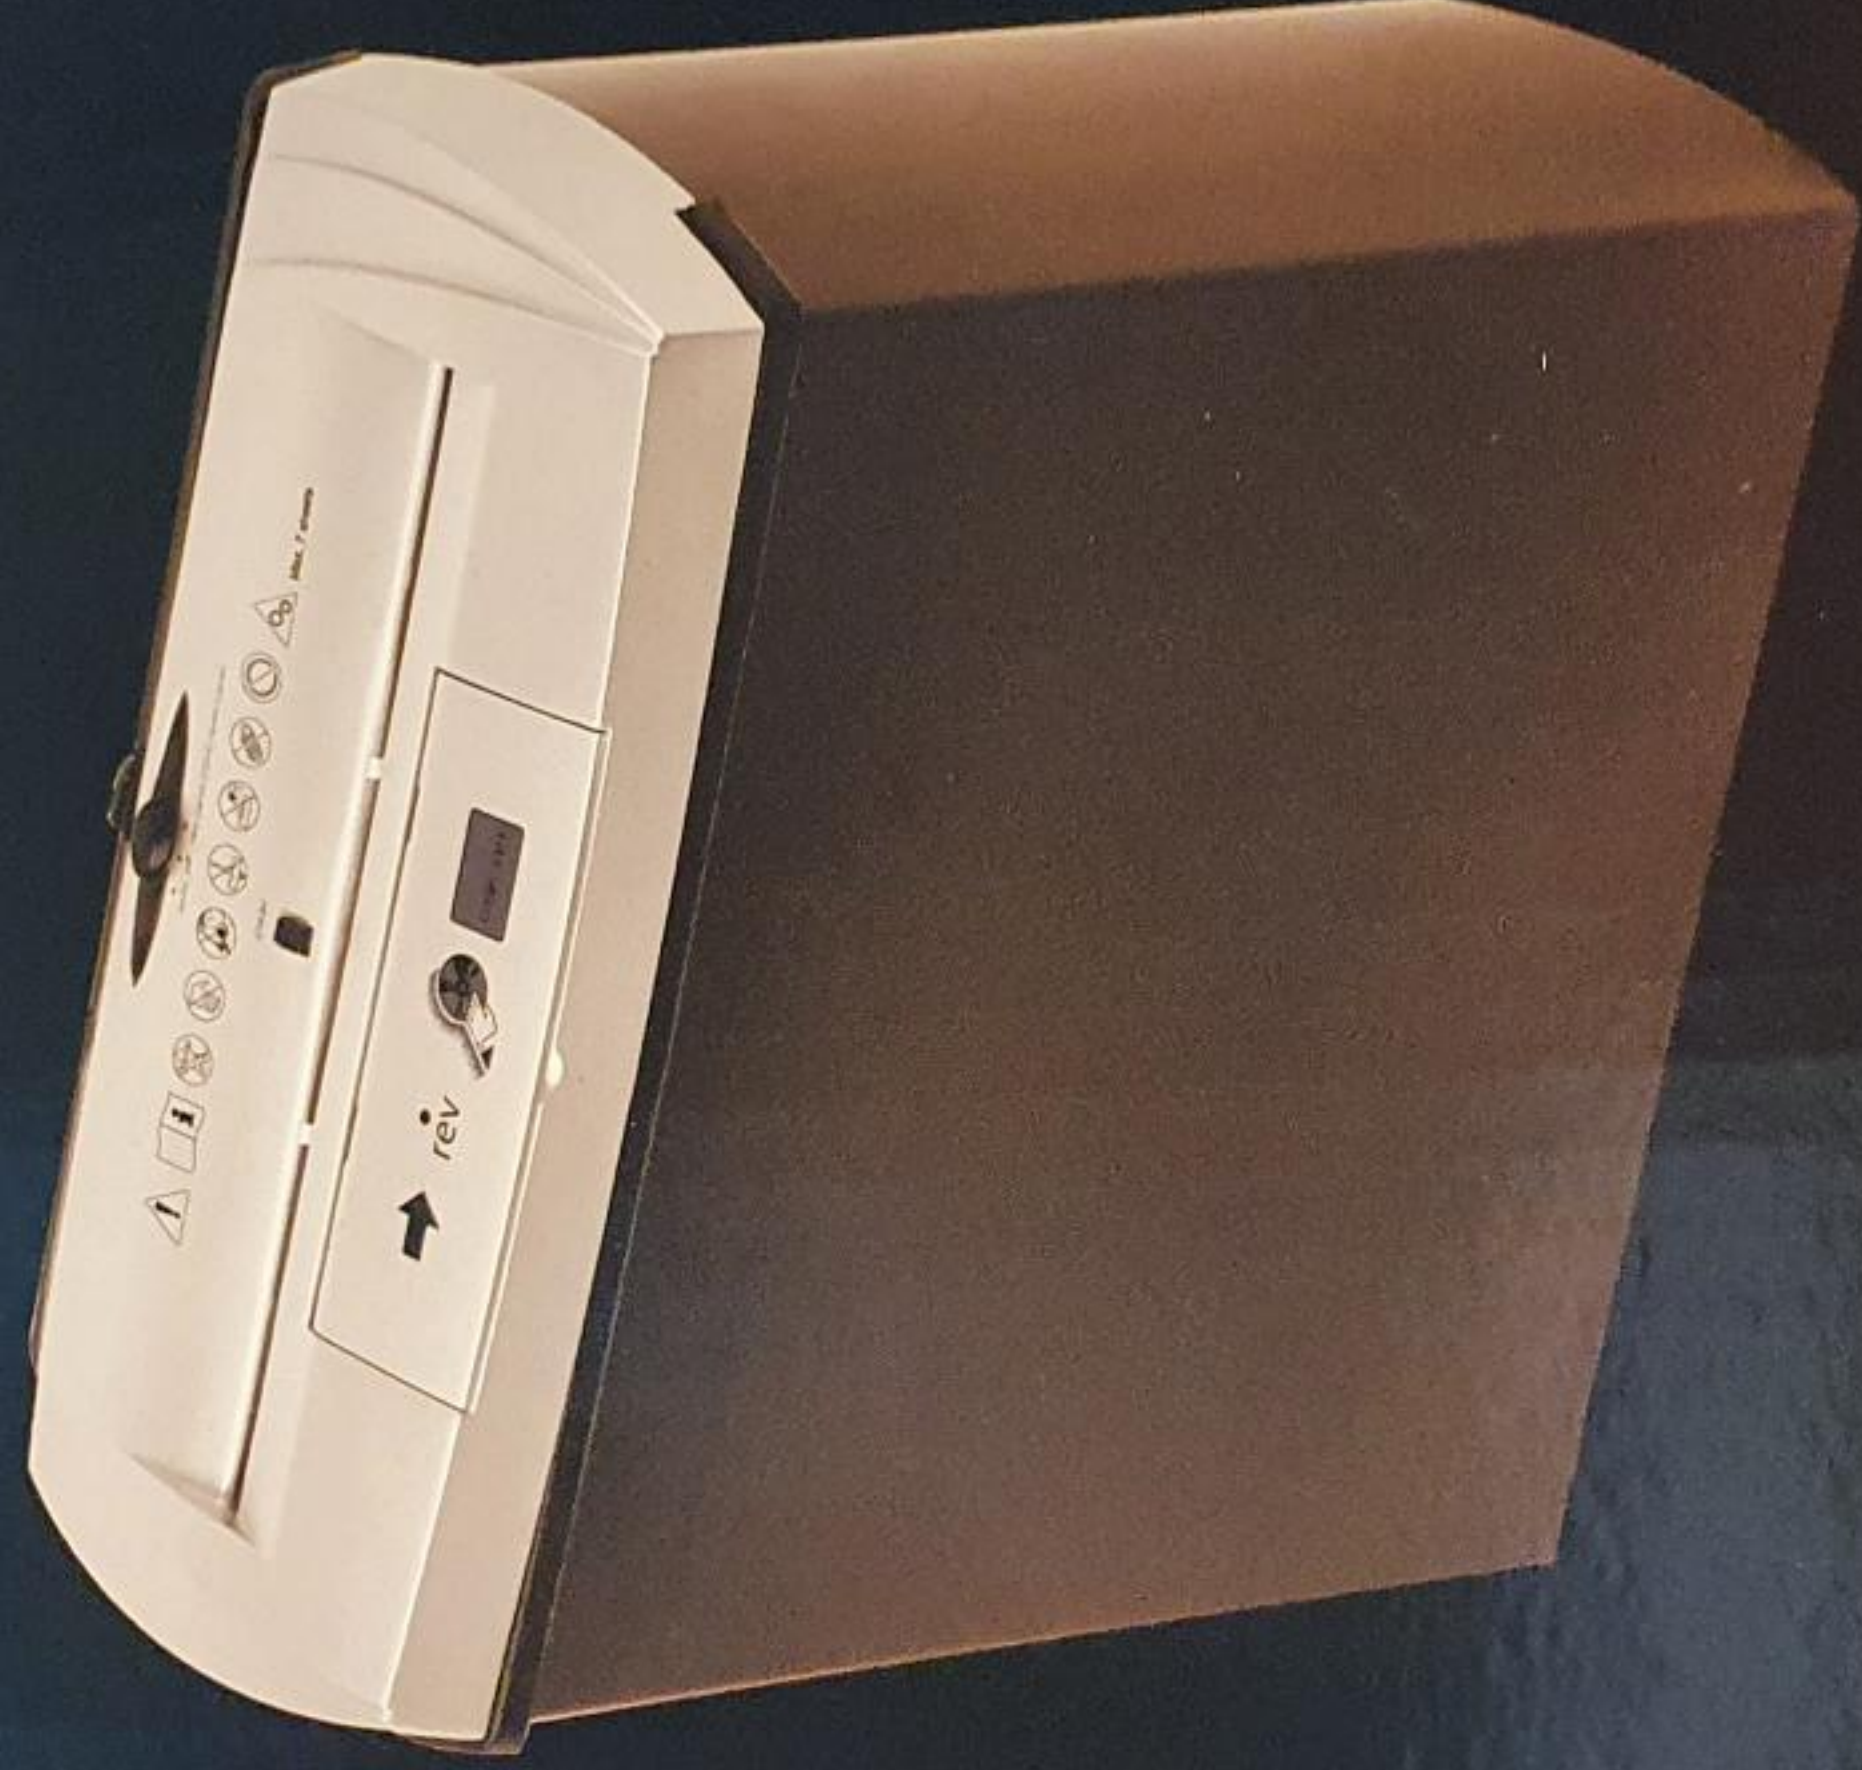

# Specifications

<b>Cut Type:</b>	Strip-cut
<b>Shred Size (mm):</b>	7
<b>Security Level:</b>	P-1
<b>Overheating Protection:</b>	Yes
<b>Max Pages Per Load:</b>	7 Pages
<b>Bin Type:</b>	Lift head
<b>Bin Capacity:</b>	13 Liter
<b>Product Dimensions:</b>	295x182x339mm