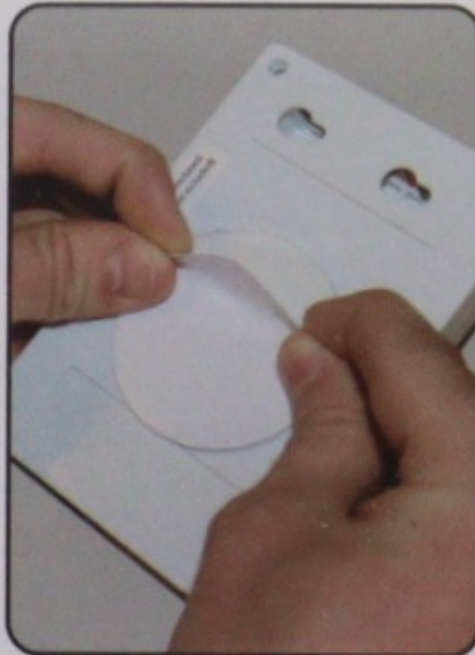

**NACHTLAMP 8 LED SWITCH**  
**NIGHT LIGHT 8 LED SWITCH**  
**NACHTLICHT LAMPE 8 LED SWITCH**  
**LAMPE VEILLEUSE 8 LED INTERRUPTEUR**

- Brings light anywhere
- Glows bright with 8 long-life LED lights
- Easy peel-off adhesive sticks to most surfaces
- Uses 3 AAA batteries (not included)