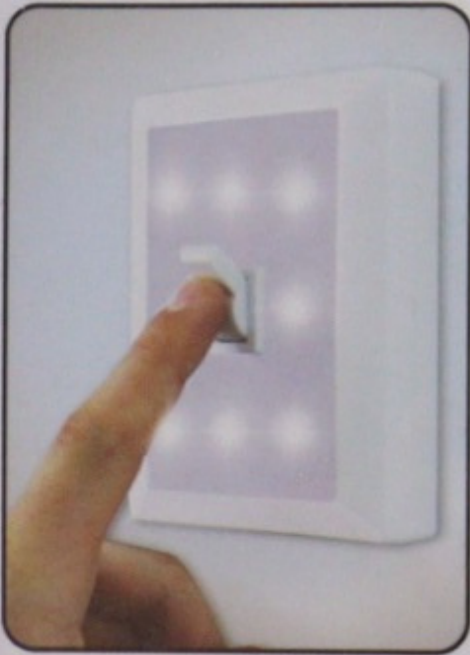

**NACHTLAMP 8 LED SWITCH**  
**NIGHT LIGHT 8 LED SWITCH**  
**NACHTLICHT LAMPE 8 LED SWITCH**  
**LAMPE VEILLEUSE 8 LED INTERRUPTEUR**

- Brings light anywhere
- Glows bright with 8 long-life LED lights
- Easy peel-off adhesive sticks to most surfaces
- Uses 3 AAA batteries (not included)