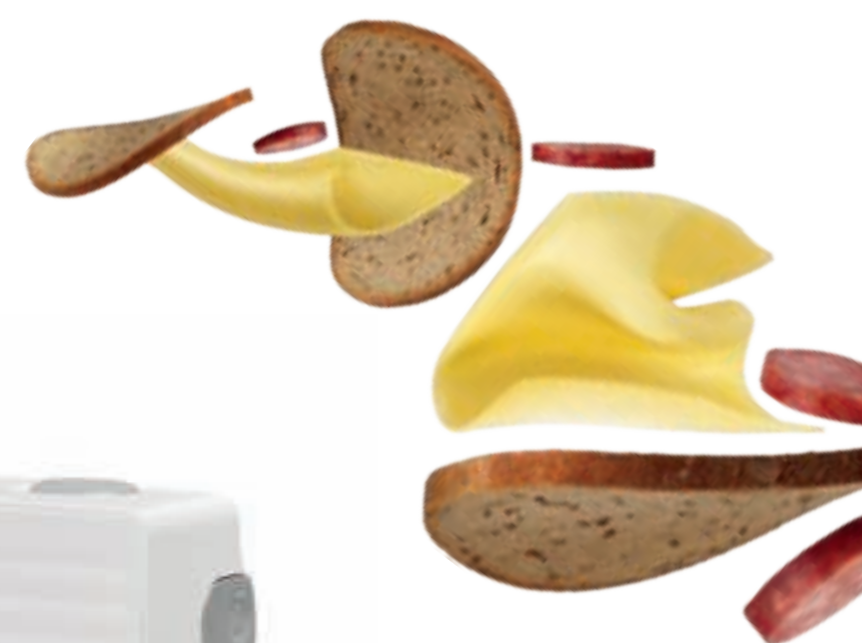

★ ★ ★
TRISTAR
EM-2098 | FOOD SLICER

- 17 cm detachable stainless steel blade
- Foldable housing
- Adjustable cutting thickness: 0-15 mm
- Easy to disassemble
- Food pusher for safe use
- Non-slip feet
- Safety switch
- Strong 150 W motor

★ ★ ★
TRISTAR
EM-2098 | FOOD SLICER

EN | FOOD SLICER

- Material housing: Plastic
- Material knives: Stainless steel
- Adjustable cutting thickness: 0-15 mm
- Safety switch
- On/off switch
- Removable blade(s): Yes, 17cm
- Number of knife blades: 1
- Speed settings: 1
- Non-slip feet
- Power: 150 W

NL | SNIJMACHINE

FR | TRANCHEUSE

DE | ALLESSCHNEIDER

ES | MÁQUINA DE CORTAR ALIMENTOS

IT | AFFETTATRICE

PT | MÁQUINA DE FATIAR

SV | SKÄRMASKIN

PL | KRAJALNICA DO ŻYWNOSCI

RU | ГАСТРОНОМИЧЕСКАЯ МАШИНА

- Материал корпуса: Пластик
- Материал ножей: Нержавеющая сталь
- Регулируемая толщина нарезки: 0-15 mm
- Защита от случайного включения
- Кнопка вкл./выкл
- Съёмные ножи: да, 17cm
- Количество лезвий ножа: 1
- Количество скоростей: 1
- Нескользящие ножки
- Мощность: 150 Вт

Detachable stainless steel blade

Easy to disassemble and clean

Adjustable cutting thickness 0-15 mm

WWW.TRISTAR.EU

Food Slicer | Model No.: EM-2098 | 220-240V~ 50/60Hz 150W
Made in China
Tristar Europe B.V. Jules Verneweg 87 | 5015 BH Tilburg | The Netherlands | www.tristar.eu