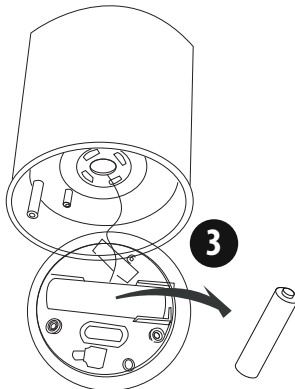

L13

CANDLE

L15

M2

M5

P8

P11

C7

M18

C1

M19

C9