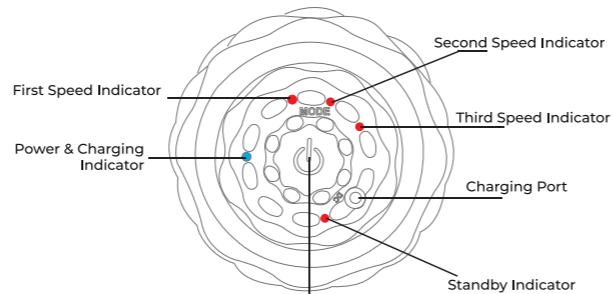

MASSAGERR

MASSAGE DUO BALL MANUAL

www.massagerr.nl

INSTRUCTIONS

www.massagerr.nl

FUNCTION BUTTON

PRESS POWER BUTTON:

- ONE** Turn on power and charging indicator
- TWO** First speed's vibration (1 speed indicating)
- THREE** Second speed's vibration (2 speeds indicating)
- FOUR** Third speed's vibration (3 speeds indicating)
- FIVE** Fourth speed's vibration (3 speeds intermittent)

CLEANING & MAINTENANCE

www.massagerr.nl

- The unit will power off automatically after 10minutes of use (This is to prevent overheating).
- The unit can not be used continuously in the third mode for over 60minutes (This is prevent overheating).
- Please do not drop, throw or slam the product in any case.
- The unit is IP65 Standard Waterproof, please use properly. Do not use if cracked, damaged or other issue.
- Keep unit clean and dry, use storage bag when not using.

Working: **Maximum speed**

Time: **50 mins (5 cycles)**
10 mins per cycle

CHARGING

www.massagerr.nl

The product can be charged with any charging adapter / power with voltage from **3.7V to 5.0V**. You may use a laptop or desktop comter, mobile power bank, or cellphone charger.