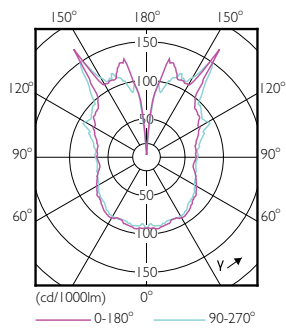

LEDbulb Class-giant 40W E27 G200 Gold DIM