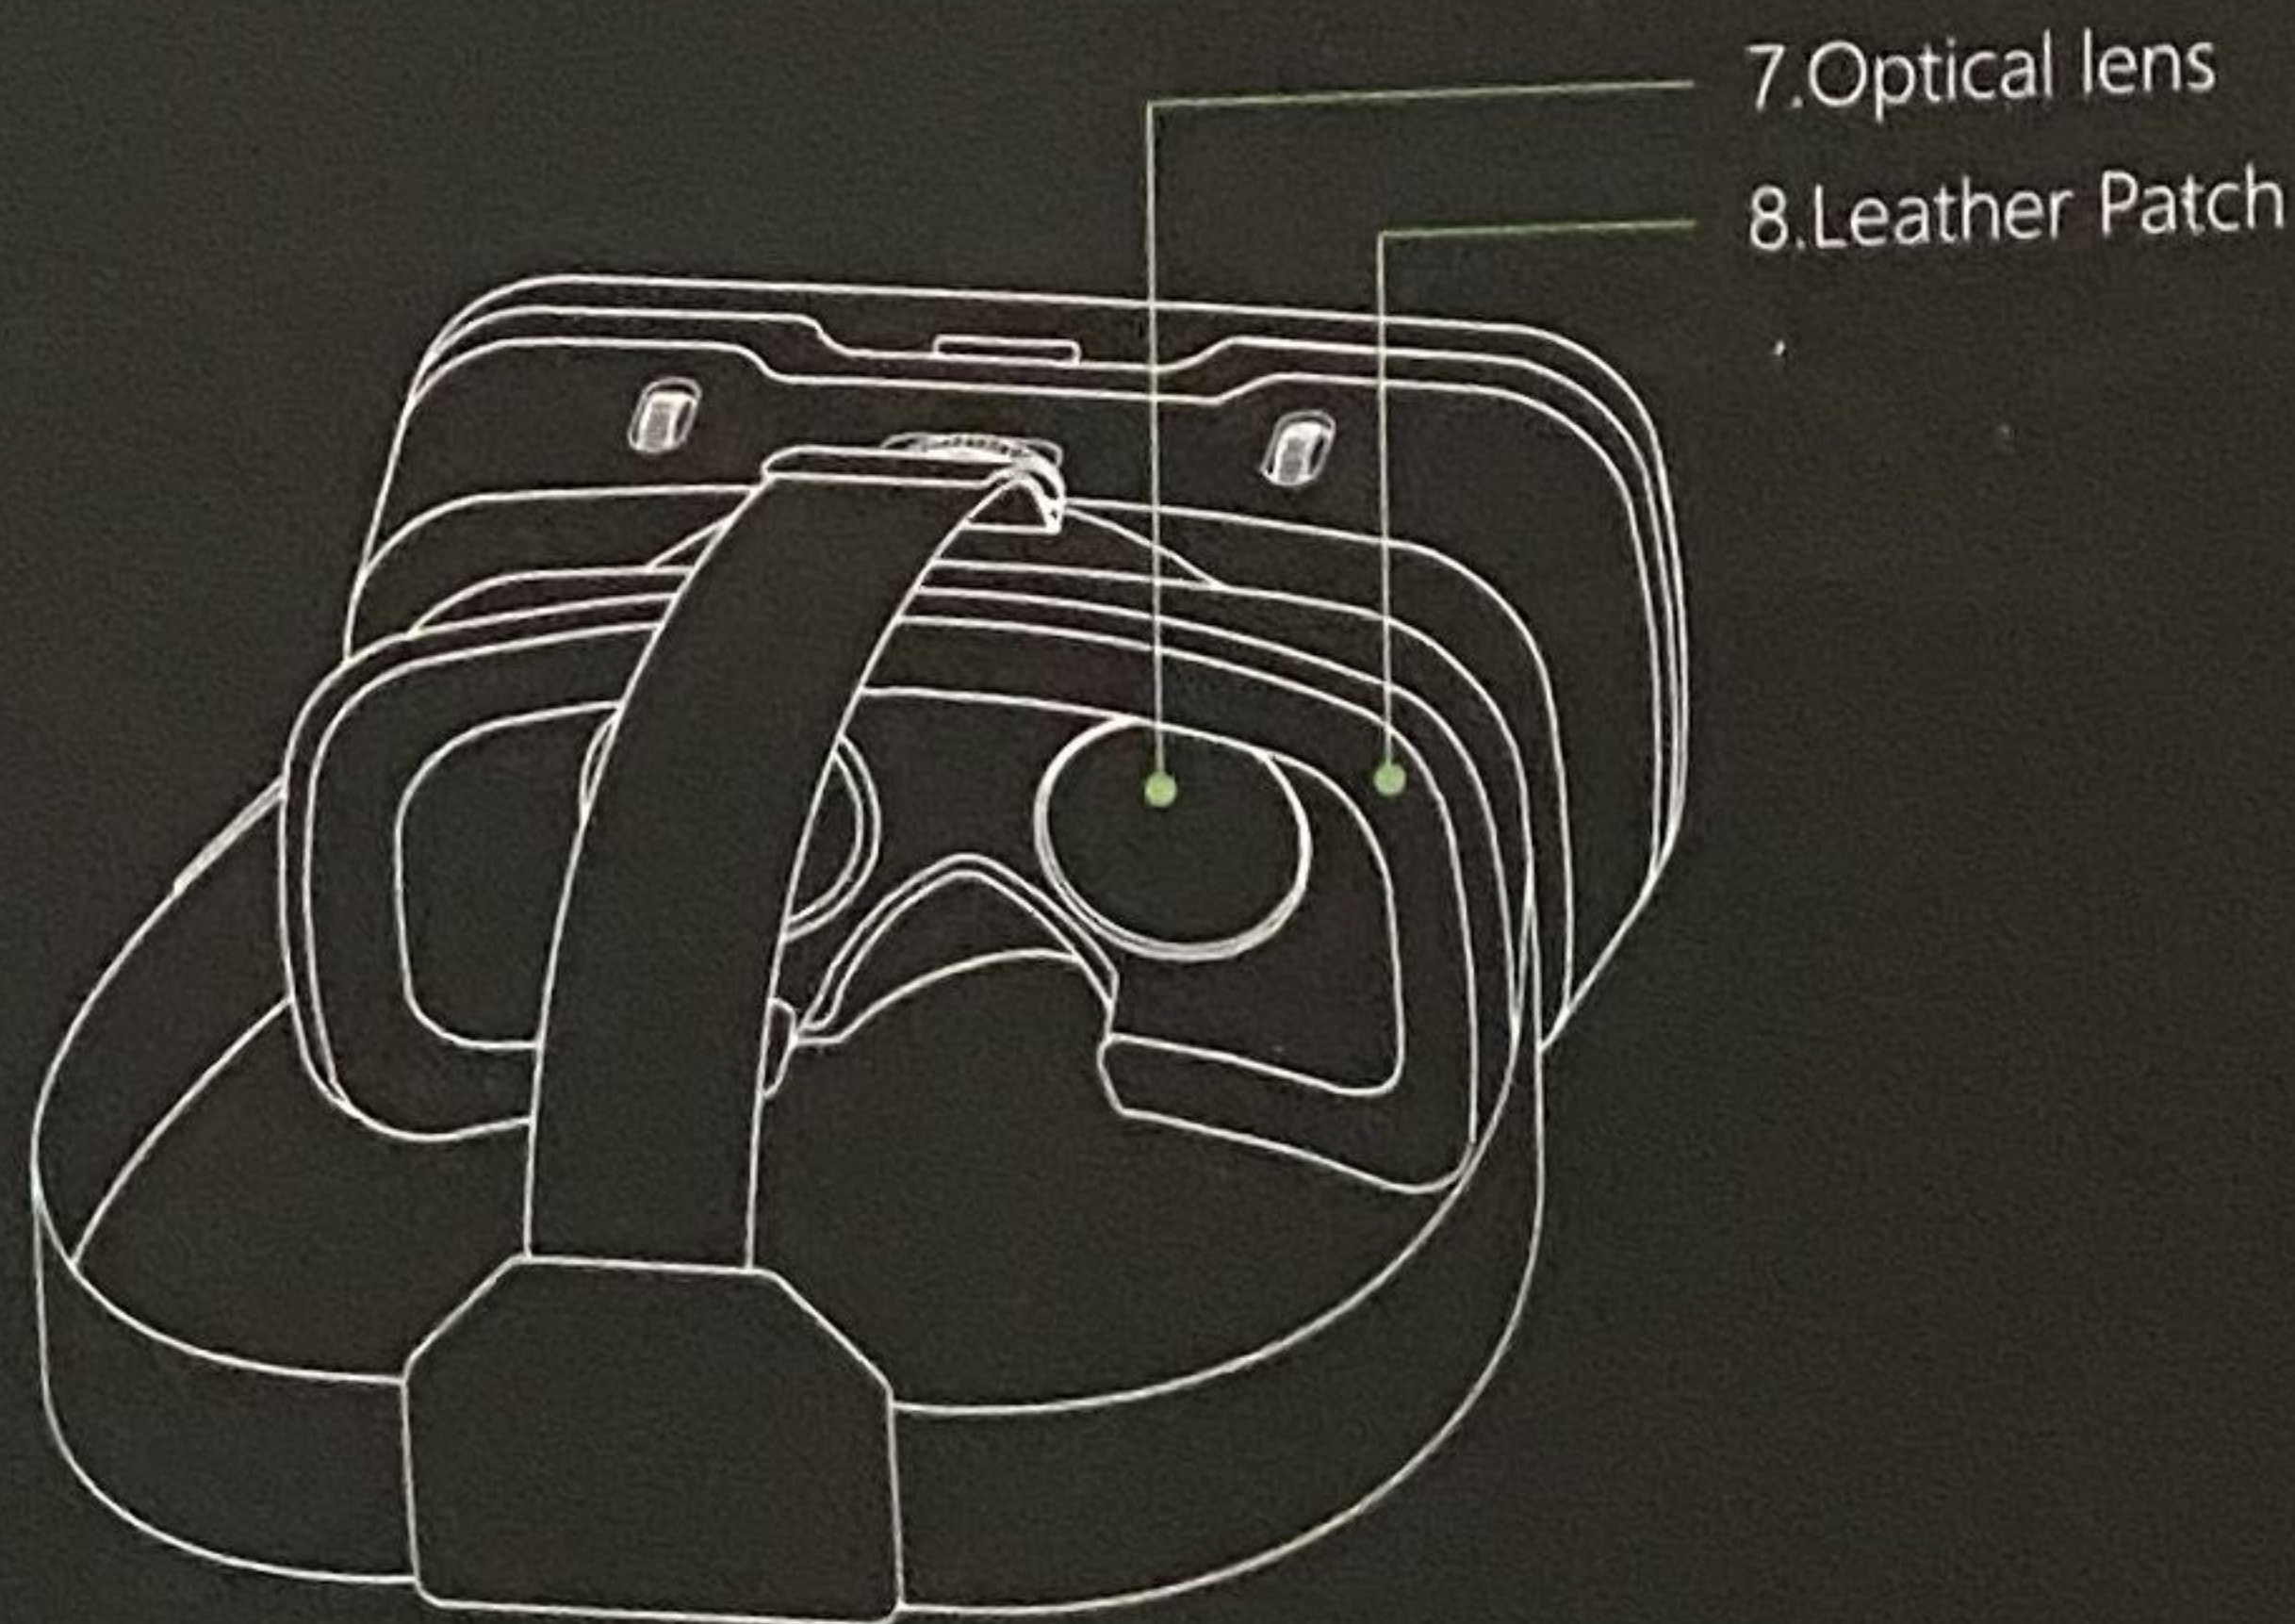

VR SHINECON

VIRTUAL REALITY GLASSES

Experience virtual reality in a simple, fun, and affordable way. Just snap your phone into Shinecon VR and you're in virtual reality. It's easy to transport yourself with Shinecon VR. Whether you want to play a game, take a virtual vacation, or watch a movie, the possibilities with Shinecon VR are limitless.

Package contents:

- VR glasses
- Cleaning cloth
- User guide

Minimum requirements:

- Smartphone with 4.7" -6.53" display
- (outer dimensions max. 80X150mm)

1. Focal Distance Adjustment
2. Device buckle
3. Pupil Distance Adjustment
4. Ergonomic Belt
5. Device body
6. Removable Panel
7. Optical lens
8. Leather Patch

171/
VR SHINECON IMAX Screen
Virtual Reality Brill voor

1180367