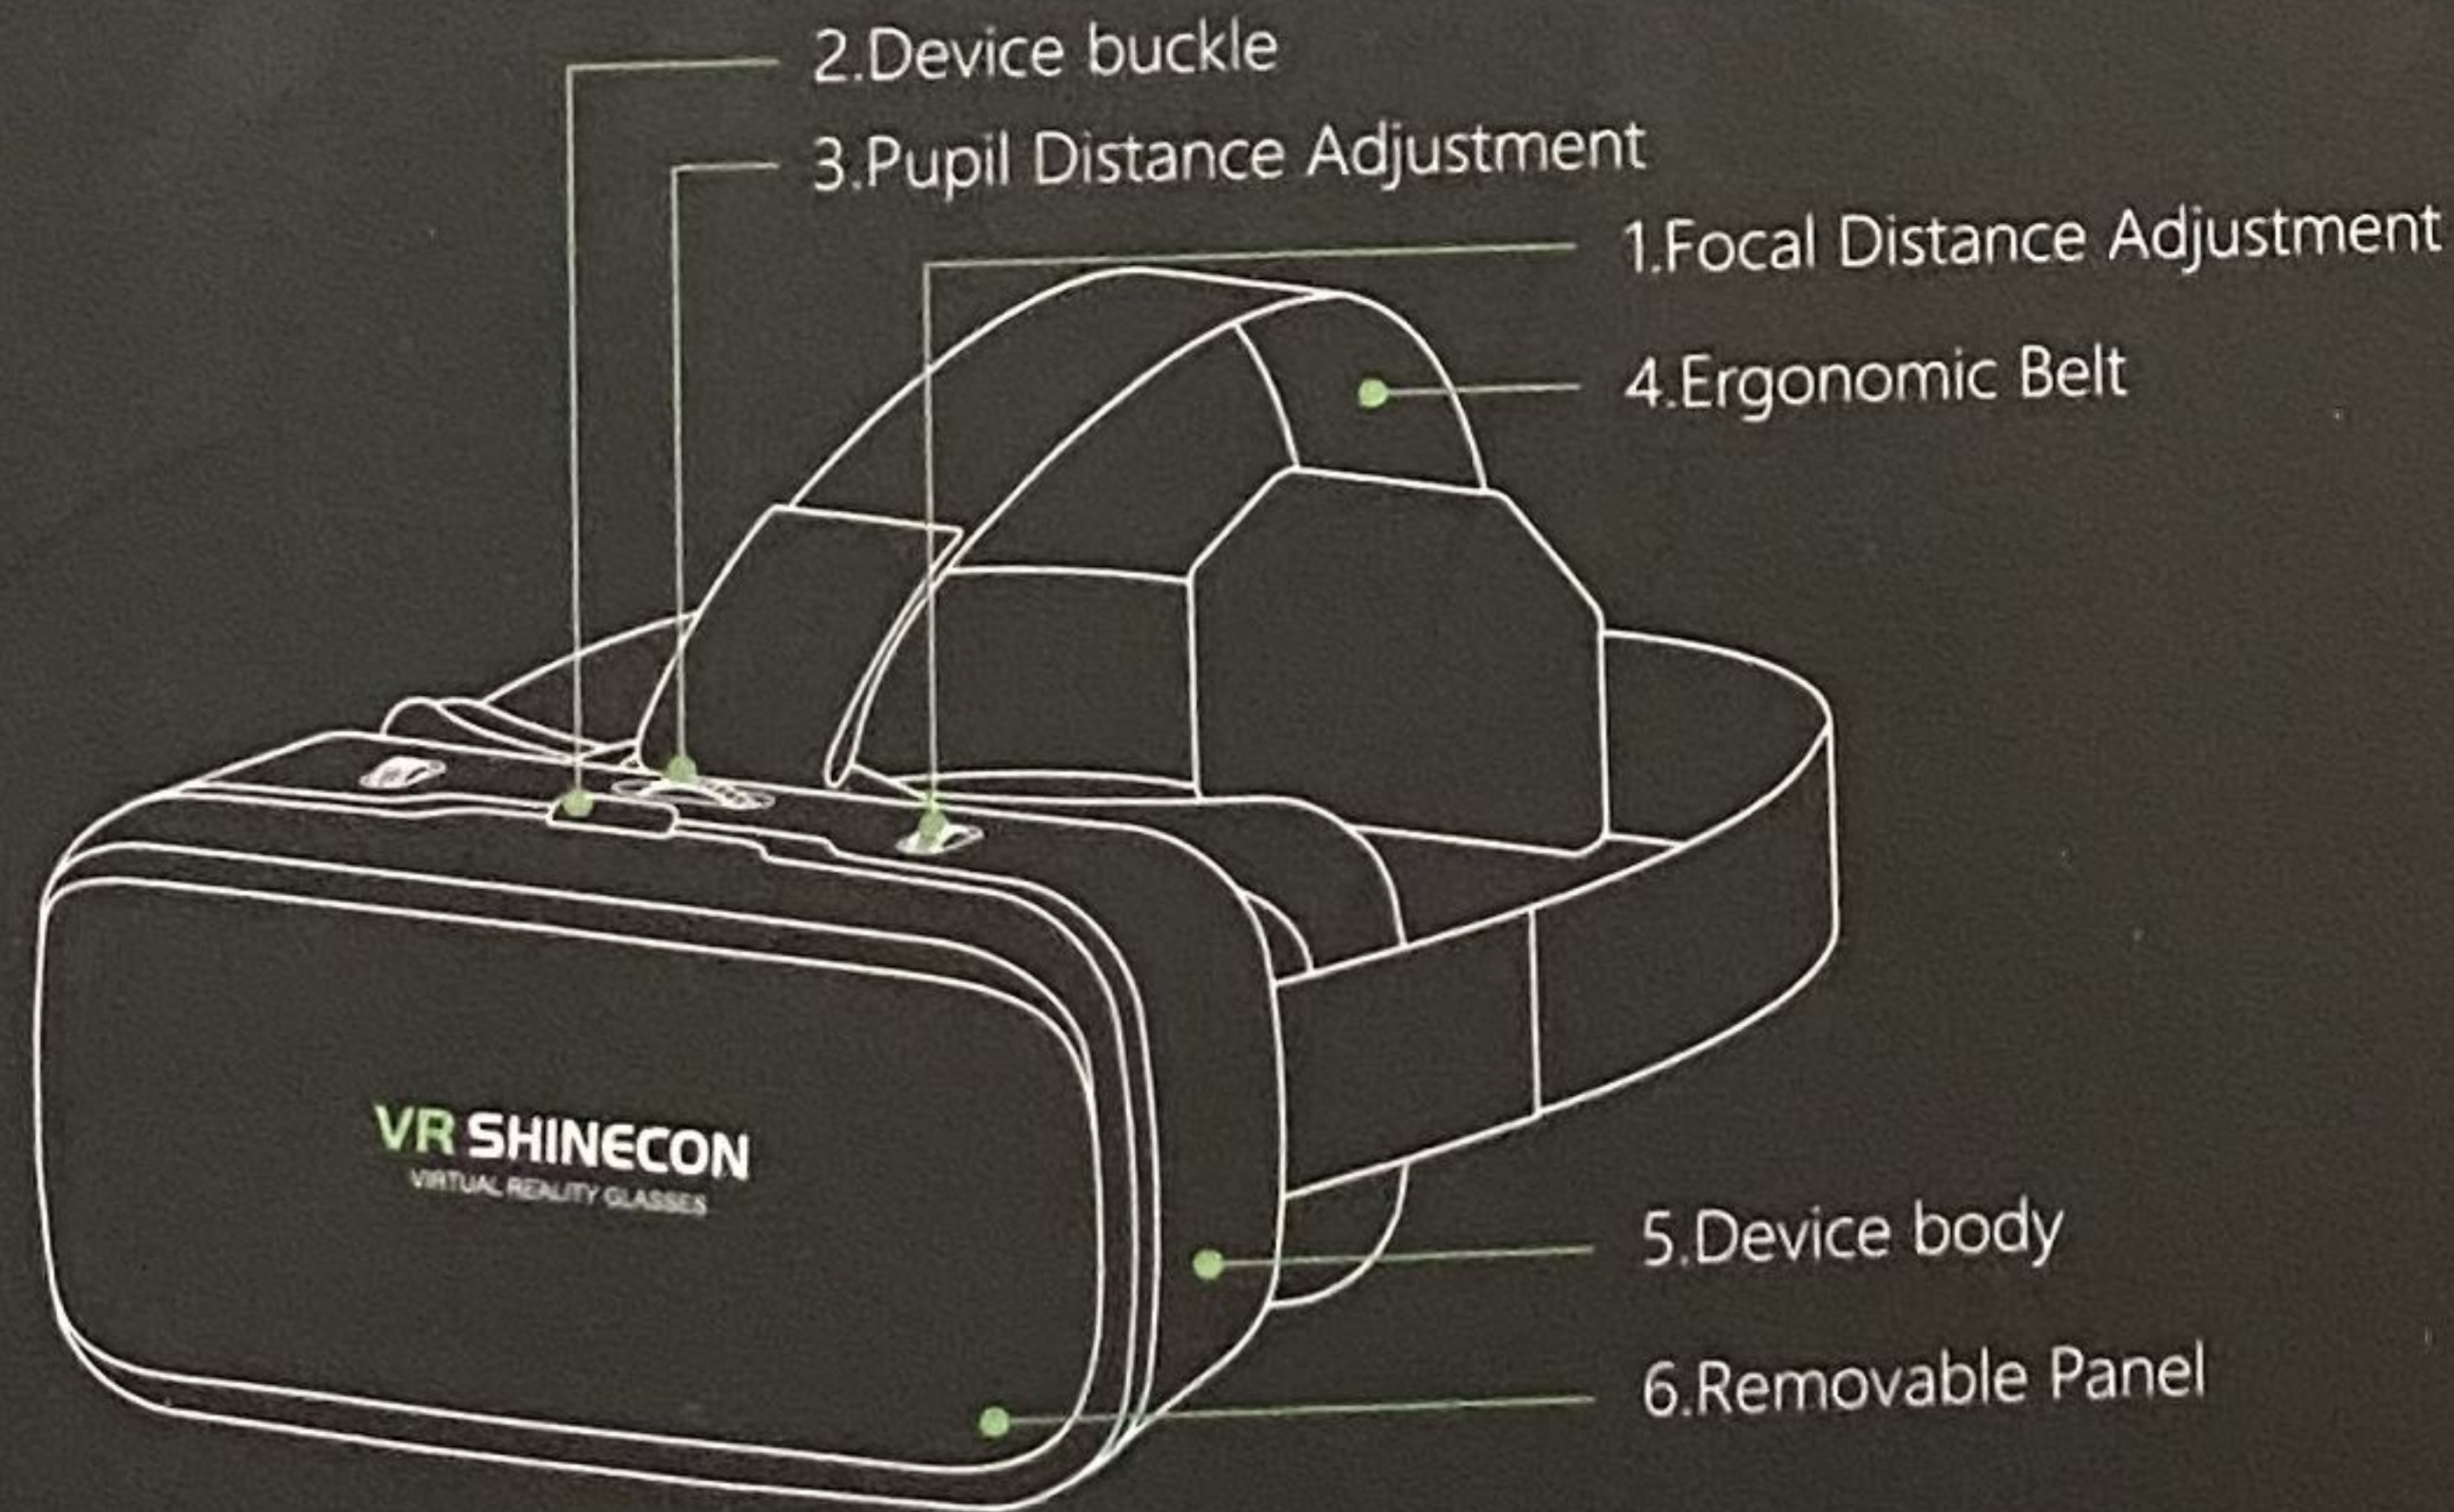

VR SHINECON

VIRTUAL REALITY GLASSES

Experience virtual reality in a simple, fun, and affordable way. Just snap your phone into Shinecon VR and you're in virtual reality. It's easy to transport yourself with Shinecon VR. Whether you want to play a game, take a virtual vacation, or watch a movie, the possibilities with Shinecon VR are limitless.

Package contents:

- VR glasses
- Cleaning cloth
- User guide

Minimum requirements:

- Smartphone with 4.7" -6.53" display
- (outer dimensions max. 80X150mm)

1. Focal Distance Adjustment
2. Device buckle
3. Pupil Distance Adjustment
4. Ergonomic Belt
5. Device body
6. Removable Panel
7. Optical lens
8. Leather Patch