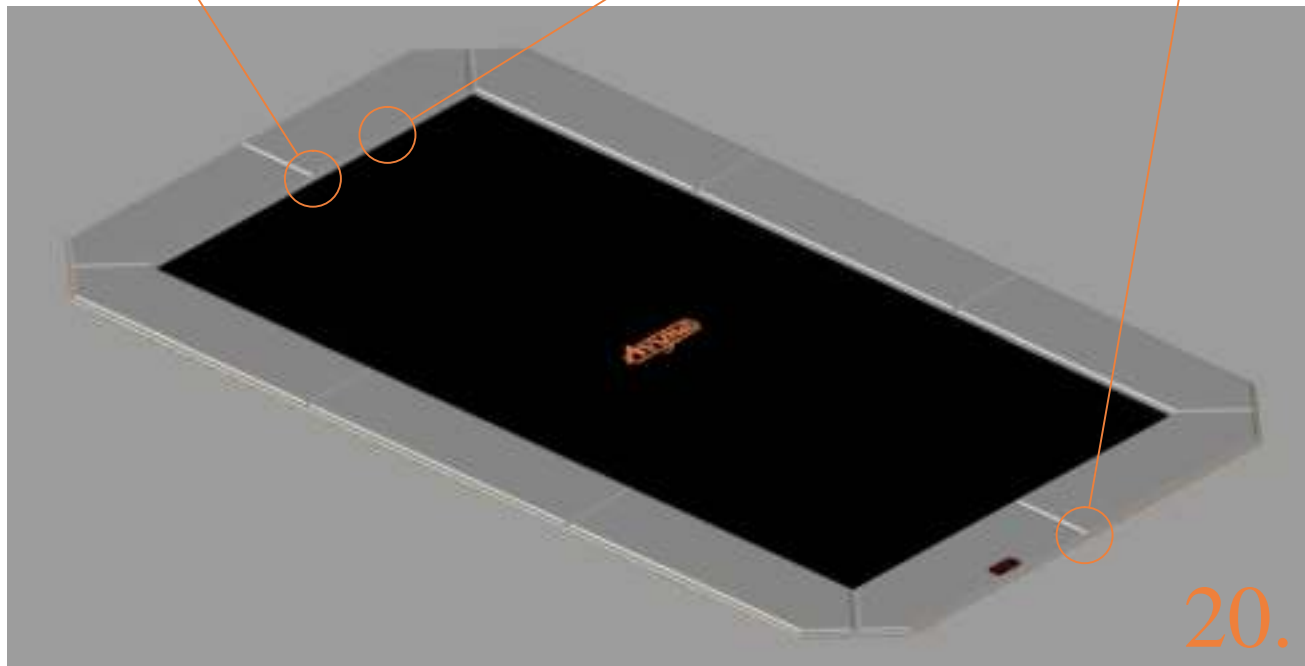

# Model 352-FL

**Model-352-FL**  
APPROX 520x305cm

	Quantity	Part number	
Pole with sleeve for safety net	12	AVBL-352-FL-802 A	
Pole for safety net	12	AVBL-352-FL-802 B	
Clamp	12	CLAMP-TOOL-SN 352-FL	
Screw M6x30	12	M6x30	
Safety net	1	ANBL-352-FL	
Straps for safety net	28	TEPL-BAND 24x short: 1,0m 4x long: 1,5m	