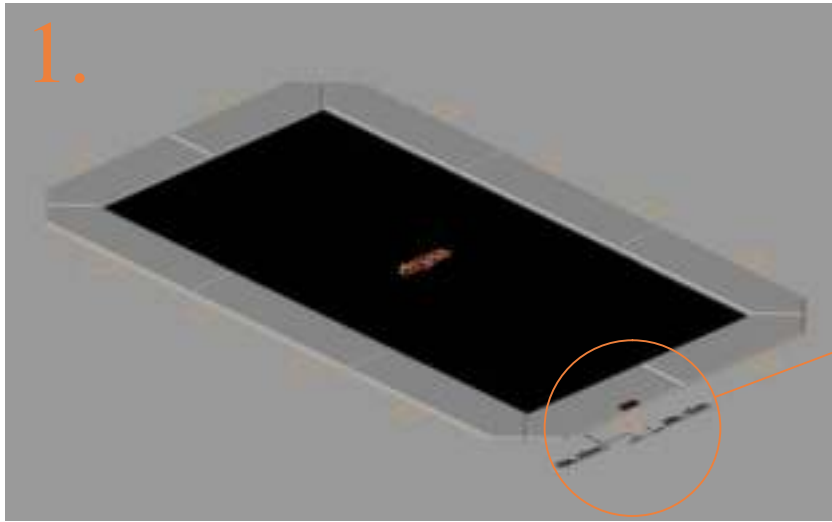

Model-352-FL
APPROX 520x305cm

	Quantity	Part number	
Pole with sleeve for safety net	12	AVBL-352-FL-802 A	
Pole for safety net	12	AVBL-352-FL-802 B	
Clamp	12	CLAMP-TOOL-SN 352-FL	
Screw M6x30	12	M6x30	
Safety net	1	ANBL-352-FL	
Straps for safety net	28	TEPL-BAND 24x short: 1,0m 4x long: 1,5m	

Model-352-FL
APPROX 520x305cm

	Quantity	Part number	
Closure for safety net	2	TEPL-KNOOPJE	
Screw M8	24	M8-25	
Allen key	2	ALLEN-KEY	
Wrench	2	WRENCH	

1.

2.