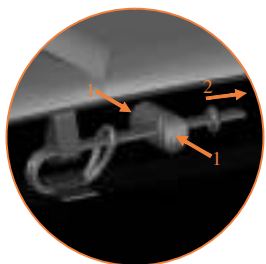

15.

8x spring 140mm

18.

19.

TEPL-ELAS-B

TEPL-ELAS-B

TEPL-ELAS-D

# Model 352-FL

**Model-352-FL**  
APPROX 520x305cm

	Quantity	Part number	
Pole with sleeve for safety net	12	AVBL-352-FL-802 A	
Pole for safety net	12	AVBL-352-FL-802 B	
Clamp	12	CLAMP-TOOL-SN 352-FL	
Screw M6x30	12	M6x30	
Safety net	1	ANBL-352-FL	
Straps for safety net	28	TEPL-BAND 24x short: 1,0m 4x long: 1,5m	