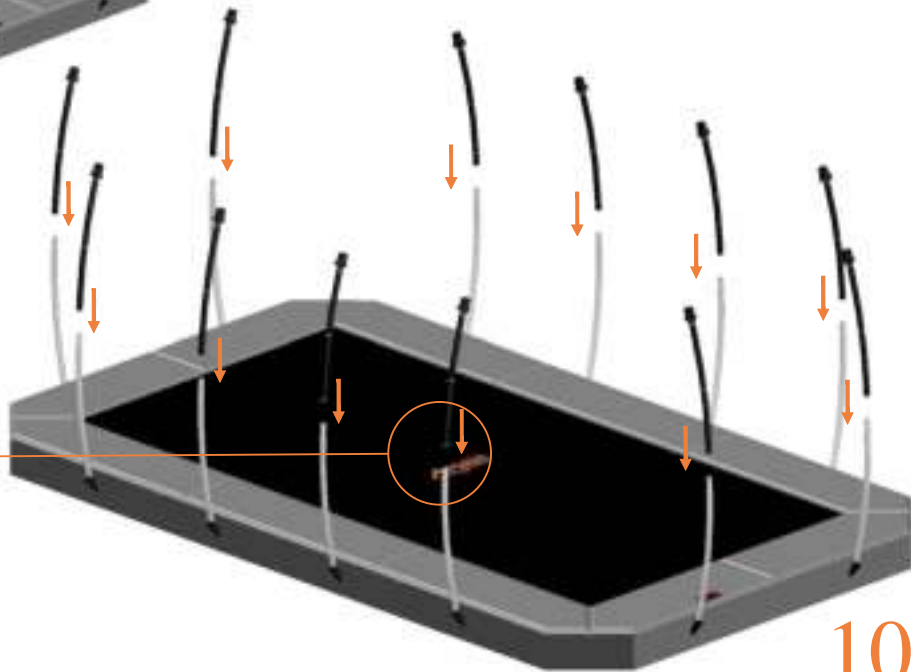

# Model 352-FL

**Model-352-FL**  
APPROX 520x305cm

	Quantity	Part number	
Pole with sleeve for safety net	12	AVBL-352-FL-802 A	
Pole for safety net	12	AVBL-352-FL-802 B	
Clamp	12	CLAMP-TOOL-SN 352-FL	
Screw M6x30	12	M6x30	
Safety net	1	ANBL-352-FL	
Straps for safety net	28	TEPL-BAND 24x short: 1,0m 4x long: 1,5m	

**Model-352-FL**  
APPROX 520x305cm

	Quantity	Part number	
Closure for safety net	2	TEPL-KNOOPJE	
Screw M8	24	M8-25	
Allen key	2	ALLEN-KEY	
Wrench	2	WRENCH	

1.

2.

3.

4.

5.

6.

7.

8.

9.

10.

11.

12.

13.

14.