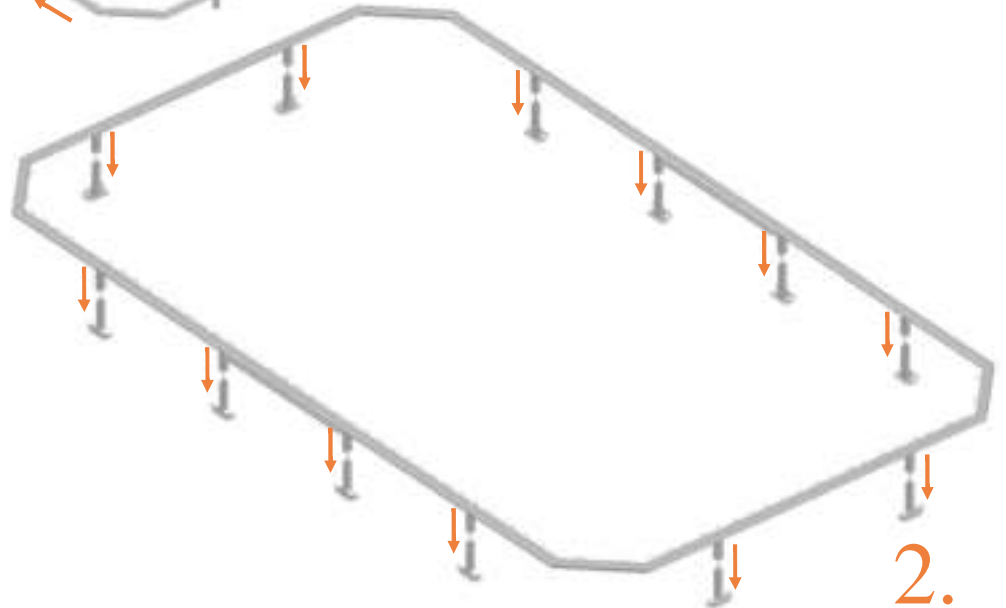

Model 352-FL APPROX 520x305cm			
	Quantity	Part number	
Jumping mat	1	TEPL-352-fl-222	
Galvanized spring L=215mm ø3.2mm	120	TEPL-200-211/A	
Galvanized spring L=140mm ø3.2mm	4	TEPL-200-211/E	
Safety pad	1	TEPL-352-FL-333-green or AVGR-352-FL-333-grey or AVBL-352-FL-333-BLACK	
Fastener for safety pad	24	TEPL-ELAS-B	
I-tube	6	TEPL-352-FL-802 / A	
I-tube	2	TEPL-352-FL-802 / B	
C-tube	2	TEPL-352-FL-113	
K-tube	2	TEPL-352-FL-114	
Tool for spring	1	TOOL-SPRING	
Screw M8	24	M8-16	
Plastic plate	4	352-FL-121/A	

Model 352-FL APPROX 520x305cm			
	Quantity	Part number	
Plastic plate	2	352-FL-121/B	
L-tube	4	TEPL-352-FL-802	
I-tube	12	TEPL-352-FL-115	
Measuring rod L =220mm	1	2300-131/A	
Measuring rod L = 870mm	1	2300-131/B	
Parker screw	36	M4x16	
Fastener for safety pad	24	TEPL-ELAS-D	
Users Manual	1	208010101	
Warning Card	1	208040101	
Tie rip for warning card	1	209010102	
Safety manual	1	208010301	

1.

2.