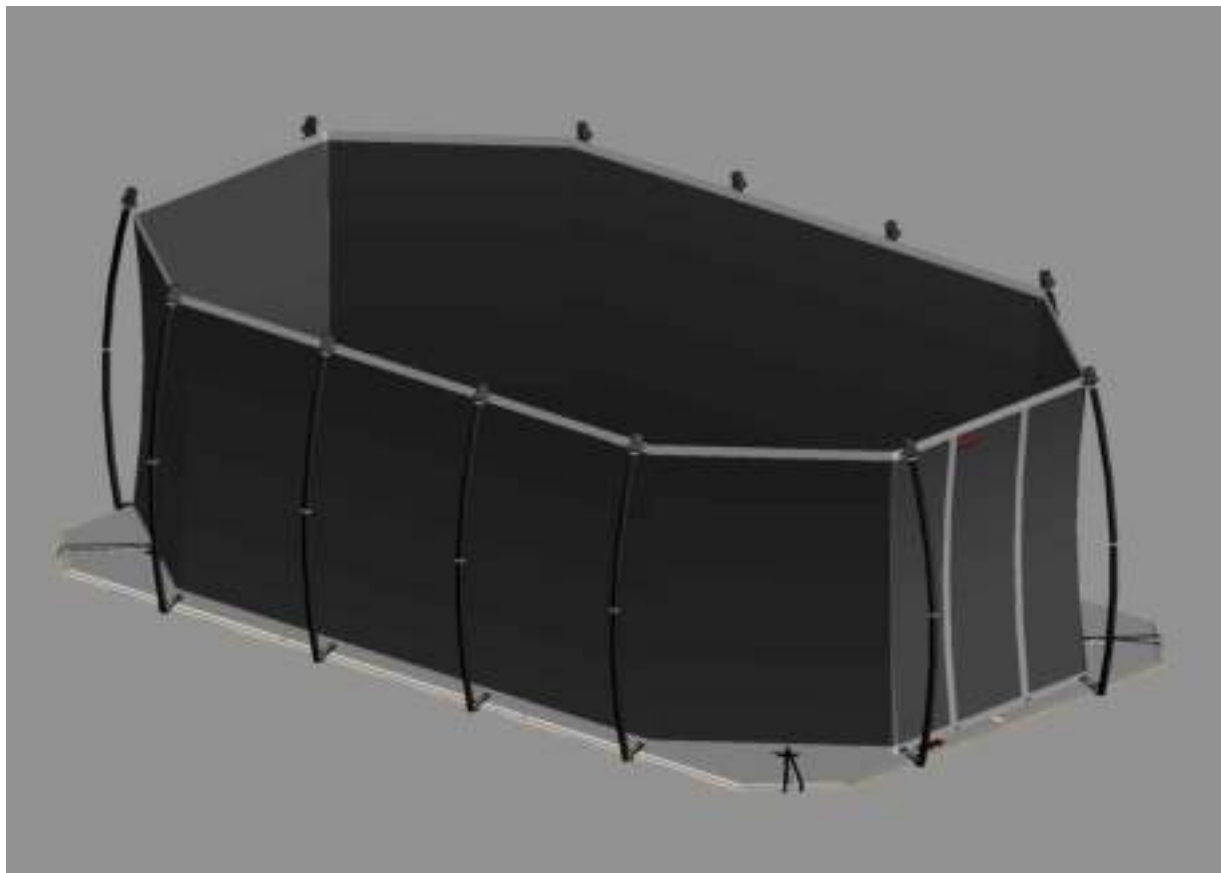

# Model 352-FL

**Model-352-FL**  
APPROX 520x305cm

	Quantity	Part number	
Pole with sleeve for safety net	12	AVBL-352-FL-802 A	
Pole for safety net	12	AVBL-352-FL-802 B	
Clamp	12	CLAMP-TOOL-SN 352-FL	
Screw M6x30	12	M6x30	
Safety net	1	ANBL-352-FL	
Straps for safety net	28	TEPL-BAND 24x short: 1,0m 4x long: 1,5m	