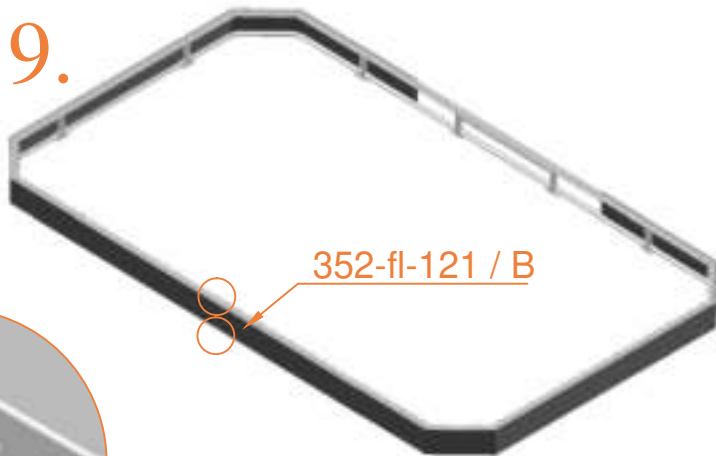

9.

352-fl-121 / B