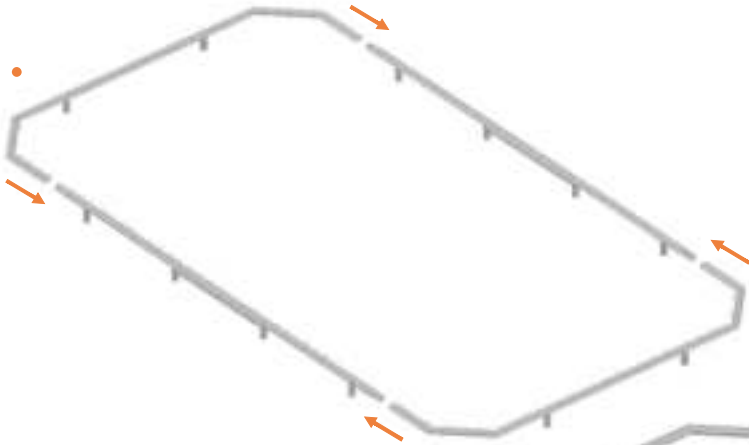

Model 352-FL APPROX 520x305cm			
	Quantity	Part number	
Jumping mat	1	TEPL-352-fl-222	
Galvanized spring L=215mm ø3.2mm	120	TEPL-200-211/A	
Galvanized spring L=140mm ø3.2mm	4	TEPL-200-211/E	
Safety pad	1	TEPL-352-FL-333-green or AVGR-352-FL-333-grey or AVBL-352-FL-333-BLACK	
Fastener for safety pad	24	TEPL-ELAS-B	
I-tube	6	TEPL-352-FL-802 / A	
I-tube	2	TEPL-352-FL-802 / B	
C-tube	2	TEPL-352-FL-113	
K-tube	2	TEPL-352-FL-114	
Tool for spring	1	TOOL-SPRING	
Screw M8	24	M8-16	
Plastic plate	4	352-FL-121/A	

Model 352-FL APPROX 520x305cm			
	Quantity	Part number	
Plastic plate	2	352-FL-121/B	
L-tube	4	TEPL-352-FL-802	
I-tube	12	TEPL-352-FL-115	
Measuring rod L =220mm	1	2300-131/A	
Measuring rod L = 870mm	1	2300-131/B	
Parker screw	36	M4x16	
Fastener for safety pad	24	TEPL-ELAS-D	
Users Manual	1	208010101	
Warning Card	1	208040101	
Tie rip for warning card	1	209010102	
Safety manual	1	208010301	

1.

2.