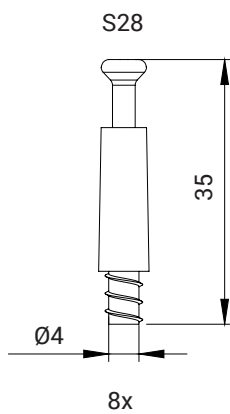

Furniture | Buxus table

Article no.	Colour code	Size HxWxD	Mounting	Age	 KG	
Wood PP00726	Plywood	50,5x60,5x120 cm	Free standing	2 - 8 years	23 KG	Birch plywood
White PP00736	RAL 9003	50,5x60,5x120 cm	Free standing	2 - 8 years	23 KG	Birch plywood
Red PP00746	PMS 375C	50,5x60,5x120 cm	Free standing	2 - 8 years	23 KG	Birch plywood

IKC | HQ ASIA
Shanghai | China
 +86 (0) 21 6506 1232
 sales.cn@ikcplay.com
 www.ikcplay.com.cn

Required tools

Screws

SP S28

2x 8x

2x

S35 LP LBP

4x 2x 2x