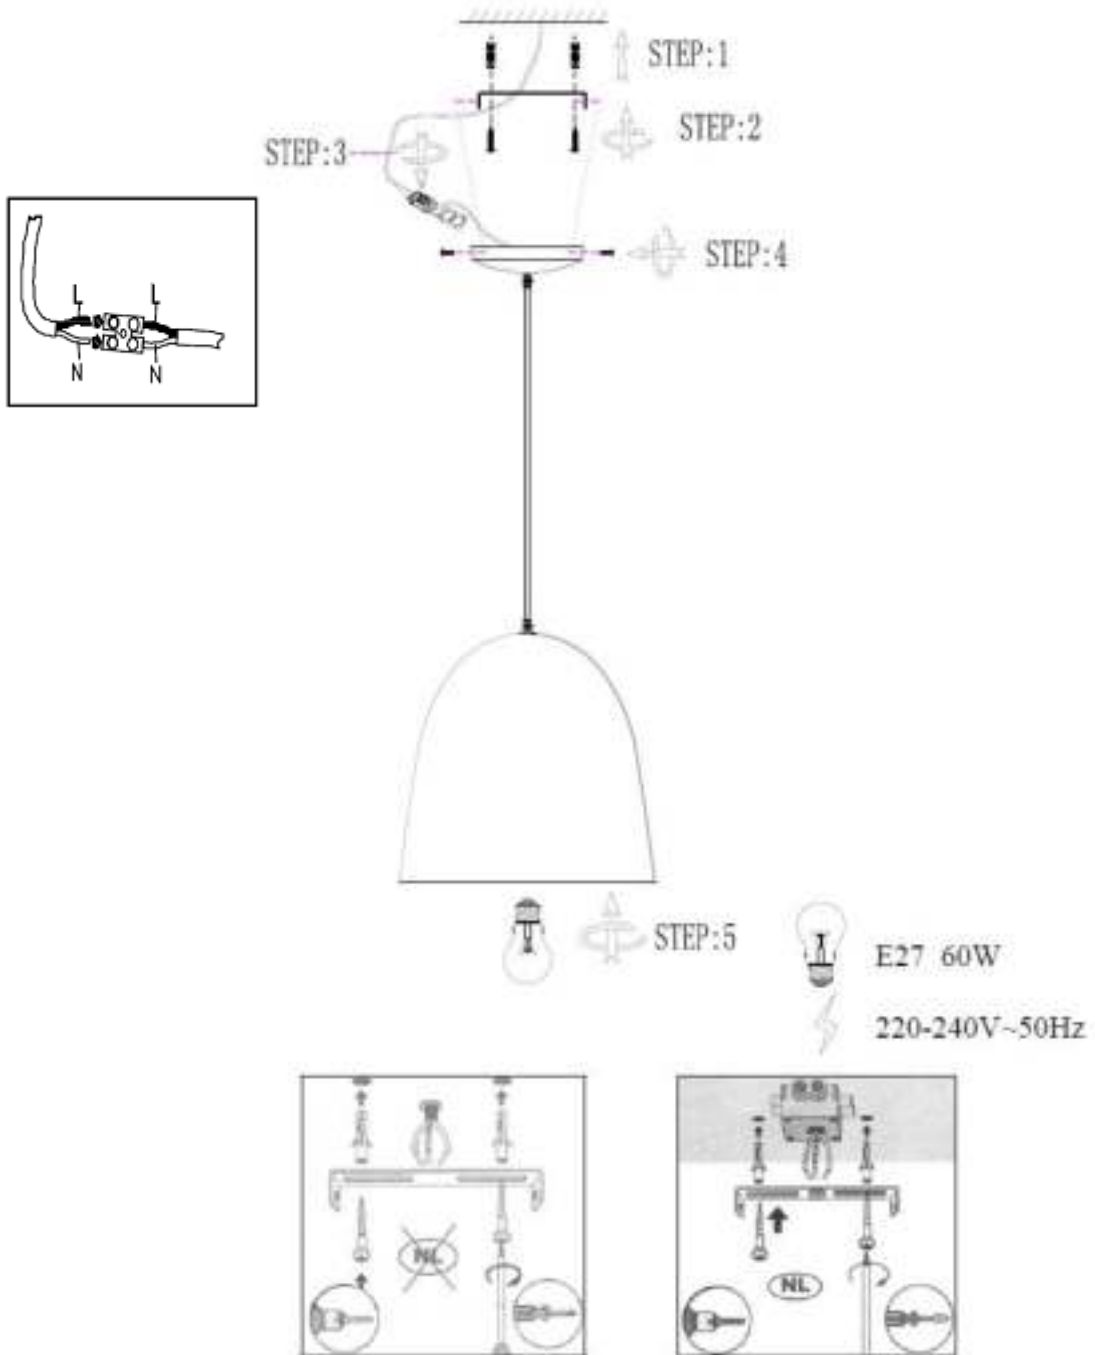

Line drawing of the item (with outline dimensions)

Item number: 76459/50/02

Installation drawing (the same as it in its instruction manual)

Technical details

materials used:	ALUM.
color:	weave anodizing gold
dimmable and how is the fixture dimmable:	
size:	Height: 1600MM Length: Width: D500MM Net Weight: 1.9 KGS
power requirements:	220-240V~50Hz
bulb type and maximum Wattage:	E27 Max.60W
number of bulbs:	1xE27
IP degree:	IP20