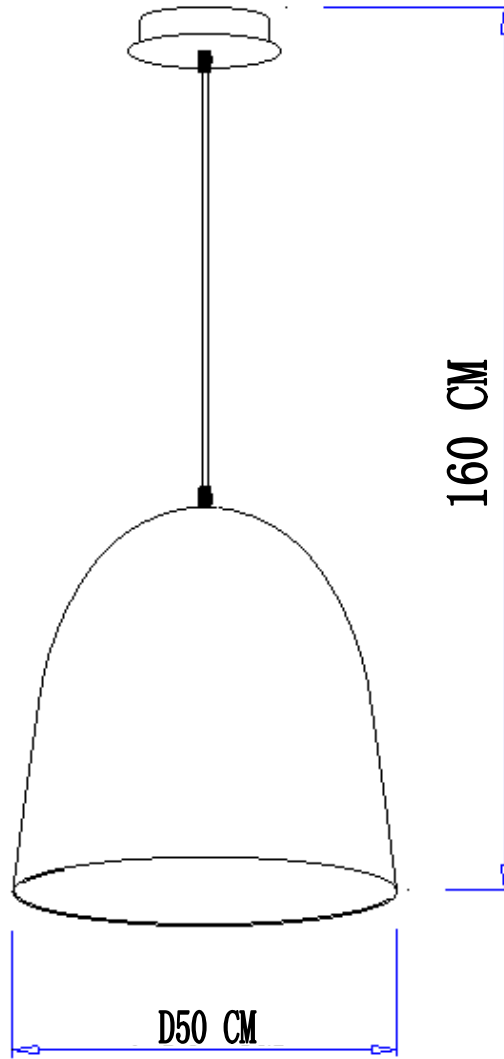

Line drawing of the item (with outline dimensions)

Item number: 76459/50/02

Installation drawing (the same as it in its instruction manual)

Technical details

materials used:	ALUM.
color:	weave anodizing gold
dimmable and how is the fixture dimmable:	
size:	Height: 1600MM Length: Width: D500MM Net Weight: 1.9 KGS
power requirements:	220-240V~50Hz
bulb type and maximum Wattage:	E27 Max.60W
number of bulbs:	1xE27
IP degree:	IP20