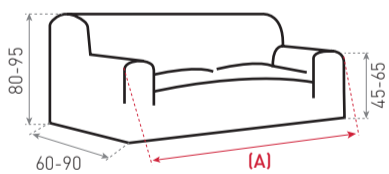

ANZA

FUNDA SOFÁ BIELÁSTICA DE PUNTO
KNITTED BI-STRETCH SOFA COVER

BELMARTI®

PATTERNPLUS
← A BETTER FIT →

Esta fotografía es orientativa - This picture is only an example

© BELMARTI, S.L.
All rights reserved

MEDIDA / SIZE

* Medidas aproximadas
* Estimate measures

○ 1 Plaza
Single seater
(A) 70-110 cm

○ 2 Plazas
Two Seater
(A) 130-180 cm

○ 3 Plazas
Three Seater
(A) 180-220 cm

○ 4 Plazas
Four Seater
(A) 220-250 cm