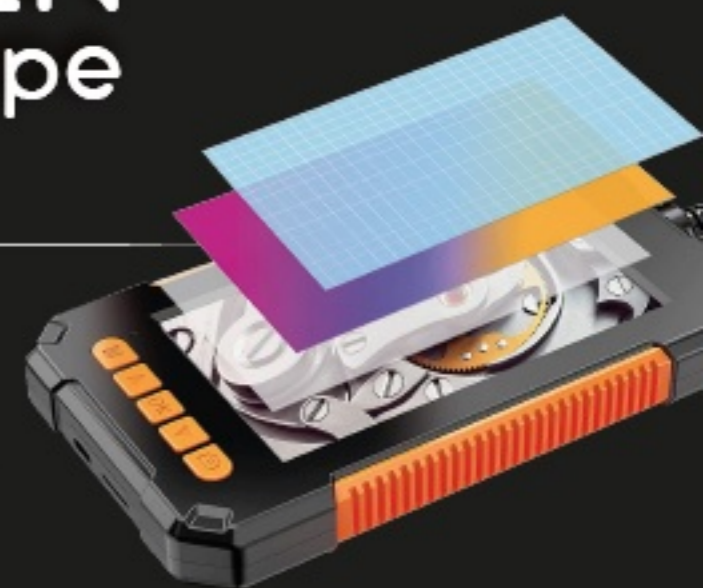

Specification:

- ✓ Model:P40
- ✓ Monitor: 4.3-inch color LCD
- ✓ Pixel camera: 1920*1080
- ✓ Camera diameter: 8MM
- ✓ Battery capacity: 2600mAh
- ✓ Working time: 4 - 5H
- ✓ Power input: DC 5V 500mA/1A
- ✓ LED light: 8pcs
- ✓ Focal length: 4-10cm
- ✓ Image Format: JPG
- ✓ Video format: MP4
- ✓ Horizontal viewing angle: 70°
- ✓ Waterproof level: IP67 (only for lens cable)

Feature:

- ✓ Plug and play (SD CARD INCLUDED)
- ✓ It has 4.3 inches screen.
- ✓ It can take picture and record video.
- ✓ The resolution are up to 1080p.
- ✓ Build-in 2600mAh battery for 4-5 hours working time.
- ✓ Semi-rigid camera cord can easily shape want you need.

Resolution:

- ✓ The lens auto-focus.
- ✓ The best resolution distance is 6cm/4cm(front camera/side camera). The resolution reduces when the distance is farther or closer.

Adress:
Endoscoopwereld | Thelifestore
Marconiweg 4B
2627 BA Delft
The Netherlands