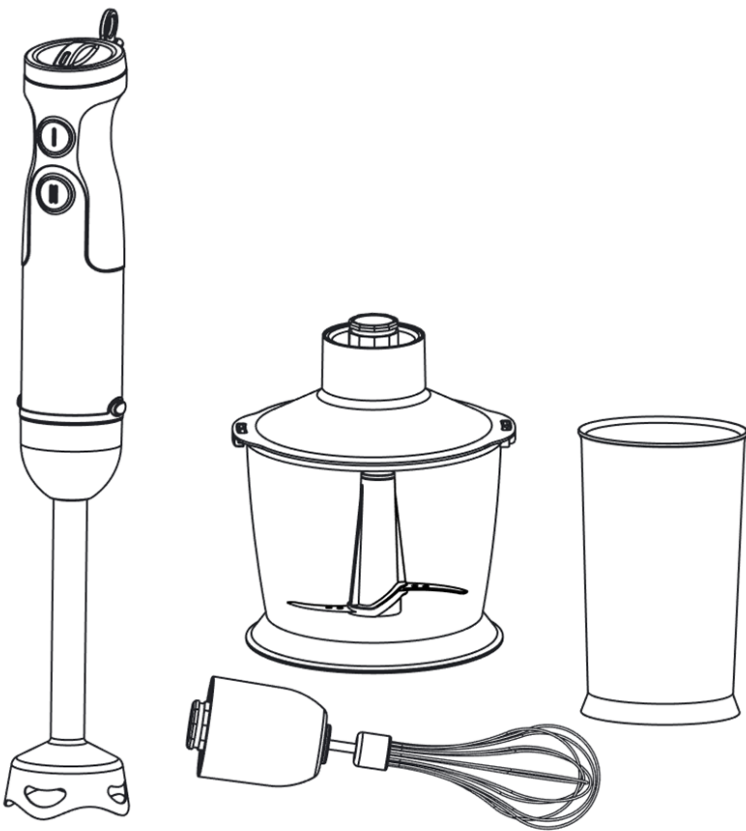

Kitchenwell

Kitchenwell staafmixer

Kitchenwell hand blender

Model number: KN310

CE RoHS

CHN
Made in China

Lees de instructies
Please read the manual