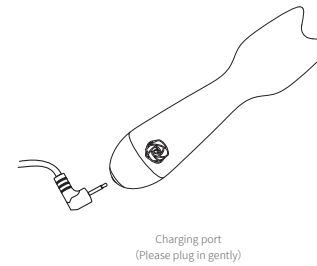

Charging

- If vibrator is weak or does not work please recharge.
- Insert the DC plug into the DC port located at the end of the vibrator.
- Insert the USB head into powered USB port. The LED on the interface of device will light up to indicate it is charging.
- The LED light will turn off once the device is fully charges (after 0.5h).