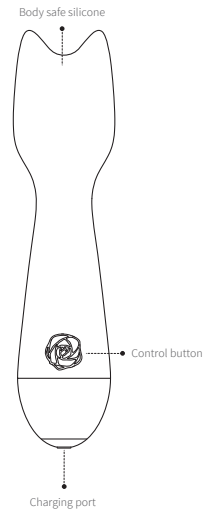

Charging

- If vibrator is weak or does not work please recharge.
- Insert the DC plug into the DC port located at the end of the vibrator.
- Insert the USB head into powered USB port. The LED on the interface of device will light up to indicate it is charging.
- The LED light will turn off once the device is fully charges (after 0.5h).