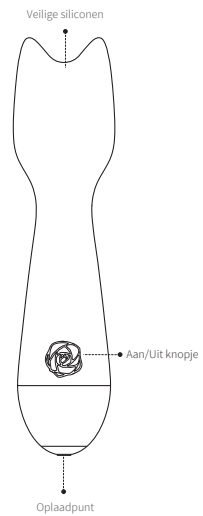

Getting started

Thank you for purchasing PureVibe Mini Kitty. Please follow these simple instructions to begin enjoying a relaxing massage.

The power of product is lower than 50%, so please charge it before the first use.

1. Press button " " to turn on.
   - Keep short pressing button " " to turn enjoy 10 frequency pulsations.
   - Long press button " " for 3 seconds to turn off.
2. LED lights up when it in use and being charged.

Charging

- If vibrator is weak or does not work please recharge.
- Insert the DC plug into the DC port located at the end of the vibrator.
- Insert the USB head into powered USB port. The LED on the interface of device will light up to indicate it is charging.
- The LED light will turn off once the device is fully charges (after 0.5h).

Note

- PureVibe Mini Kitty is not classified as a medical device. Do not massage around your chest or throat, and if you experience severe discomfort during the massage, you should stop use and consult your health care provider.
- Do not use when plugged in the charging.
- When charging, please insert the DC plug into the DC port gently.

Clean, storage and safety

- Wash with warm water and antibacterial soap. Rinse with clean hot water and pat dry with lint-free cloth or towel. Never use cleaners containing alcohol, petrol or acetone.
- Avoid leaving your PureVibe Mini Kitty in direct sunlight and NEVER expose it to extreme heat. Store in a dust-free place and keep it away from products of other materials.
- Do NOT submerge the PureVibe Mini Kitty or use it in the bath.

Specifications	
Input :	5V 500-1000mA
Battery :	Li-Ion 200mAh 3.7V
Material :	Silicone / ABS
Weight :	75.5g
Charging Time :	0.5h
User Time :	1.5h
RPM :	2000-4000R/min
Size :	5.43"(L)*1.26"(D)inch

Om te beginnen