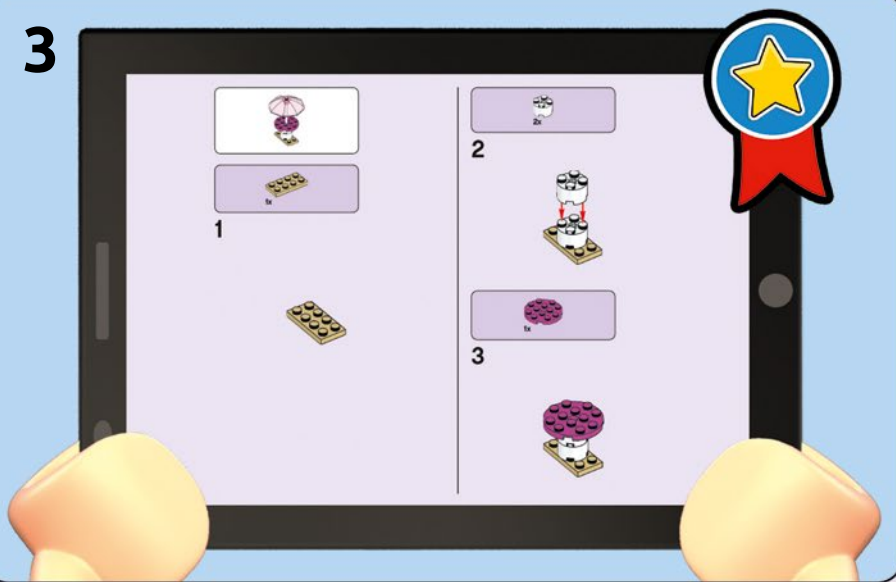

# Friends™

41366

**WARNING: CHOKING HAZARD.**  
Toy contains small parts and a small ball.  
Not for children under 3 years.

1

2

3

**LEGO.com/apps**

Check for compatibility  
Vérifier la compatibilité  
Comprueba tu compatibilidad