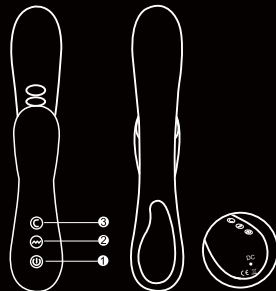

Product Manual

Vanessa

EN

USER MANUAL

1. Long press "⓪" ① for 1.5 seconds with light on and it will be in standby mode.
2. In standby mode, short press "Ⓜ" ② to activate vibration function; short press "Ⓜ" ② can change among 8 modes, long press "Ⓜ" ② for 1.5 seconds to switch off the vibration mode.
3. Short press "Ⓢ" ③ to activate suction mode; short press "Ⓢ" ③ can change among 10 modes, long press "Ⓢ" ③ for 1.5 seconds to switch off the suction mode.
4. Long press "⓪" ① for 1.5 seconds to switch off the motor and light.
5. The light flashes while charging and will be on when the charging is completed.

SPECIFICATION

Material:	Silicone+ABS
Size:	222x93x40mm
Mode:	8 mode vibration, 10 mode suction
Charging time:	120mins
Using time:	60mins
Waterproof:	IPX5

EN

PRODUCT DESCRIPTION

1. Clitoral stimulator with light suction and vibration to wow all of those sensitive nerve endings.
2. Combining sweet suction with pulsating vibrations, this clitoral vibe heralds a new age of female orgasms.