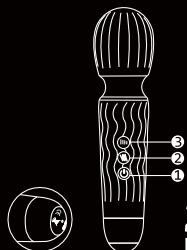

**BLOOSY
LOVE**

CE O _{xt} _{RoHS}
MADE IN CHINA

Product Manual

Jade

EN

USER MANUAL

20 FUNCTIONS
OF VIBRATION
RECHARGEABLE

1. Long press the button "⏻" ① for 2s to turn on the massager and enter the memory mode.
2. Short press the button "III" ③ to change among 9 vibration intensities.
3. Short press the button "W" ② to switch among 20 vibration modes. Long press the button "W" ② 2s to return to the original vibration mode.
4. Long press the button "⏻" ① for 2s to turn off the massager.
5. The indicator flashes while charging, and the light will be always on after full charged.

SPECIFICATION

Material:	Silicone+ABS
Size:	153x38mm
Mode:	20 Frequenc & 9 speed
Charge time:	110-120 Mins
Using time:	80-90 Mins
Waterproof:	IPX6

EN

PRODUCT DESCRIPTION

The design of appearance is novel & simple & elegant. The design with strong vibration but the handle does not vibrate when used, which can massage the body more comfortably.