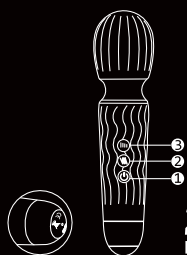

USER MANUAL

20 FUNCTIONS
OF VIBRATION
RECHARGEABLE

GEBRUIKSAANWIJZING:

1. Houd de knop "⏻" 2 seconden lang ingedrukt om de stimulator in te schakelen en naar de geheugenmodus te gaan.
2. Druk kort op de knop "III" om tussen 9 vibratie mogelijkheden te gaan.
3. Druk kort op de knop "W" om te schakelen tussen 20 trilling modus. Druk lang op de knop "W" 2 seconden om terug te keren naar de originele vibratiemodus.
4. Druk lang op de knop "⏻" voor 2 seconden om de stimulator uit te schakelen
5. De indicator knippert tijdens het opladen en het lampje brandt altijd nadat het volledig is opgeladen.

SPECIFICATIE

Materiaal:	siliconen+ABS
Maat:	153x38mm
Modus:	20 frequenties en 9 snelheden
Oplaadtijd:	110-120 minuten
Gebruikstijd:	80-90 minuten
Waterdicht:	IPX6

NL

PRODUCTOMSCHRIJVING

Het ontwerp van het uiterlijk is nieuw en eenvoudig en elegant. Het ontwerp met sterke trillingen, maar de onderkant trilt niet bij gebruik, waardoor het lichaam comfortabeler kan worden gemasseerd.

VEILIGHEID

1. Deel het niet met anderen voor je gezondheid.
2. Stop met het gebruik ervan als u zich ongemakkelijk voelt.
3. Stop met het gebruik ervan als u vindt dat de kop van het product niet glad genoeg of gebroken is.
4. Houd het buiten het bereik van kinderen

REINIGING EN OPSLAG

1. Reinig het grondig voor en na gebruik.
2. Warm water en medicinale alcohol kunnen worden gebruikt om dit product te reinigen, maar warm water wordt ten zeerste aanbevolen
3. Droog natuurlijk aan de lucht en vermijd direct zonlicht te vermijden.
4. Bewaar het op een stofvrije plaats.

AANDACHT

1. Laad het op voor gebruik, gebruik het niet tijdens het opladen.
2. Gebruik het niet rond ons gezicht, keel, borst of een open wond.
3. Zodra de batterij volledig is opgeladen, haalt u de gelijkstroomstekker van het speelgoed los.