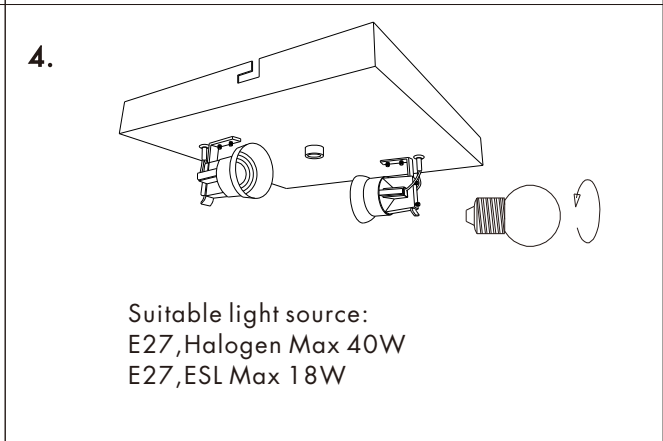

INSTRUCTION MANUAL

Drum CL Deluxe 30 Square Jute / Drum CL Deluxe 50 Square Jute / Drum CL Deluxe 70 Square Jute

Drum CL Deluxe 30 Square Jute
Ceiling plate: 2xE27

Overall size:

Drum CL Deluxe 50 Square Jute
Ceiling plate: 4xE27

Overall size:

Drum CL Deluxe 70 Square Jute
Ceiling plate: 6xE27

Overall size: