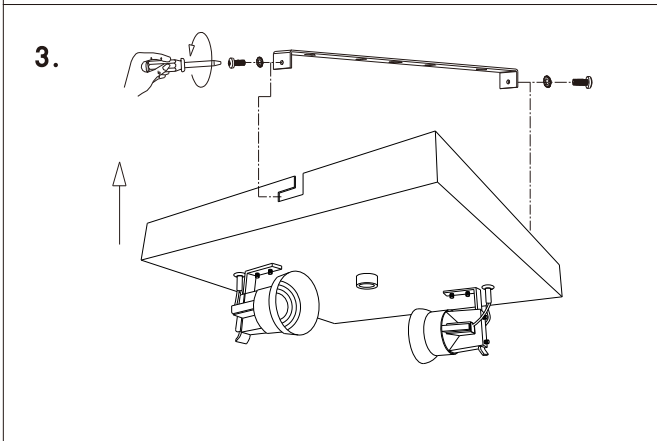

INSTRUCTION MANUAL

Drum CL Deluxe 30 Square Jute / Drum CL Deluxe 50 Square Jute / Drum CL Deluxe 70 Square Jute

Drum CL Deluxe 30 Square Jute
Ceiling plate: 2xE27

Overall size:

Drum CL Deluxe 50 Square Jute
Ceiling plate: 4xE27

Overall size:

Drum CL Deluxe 70 Square Jute
Ceiling plate: 6xE27

Overall size: