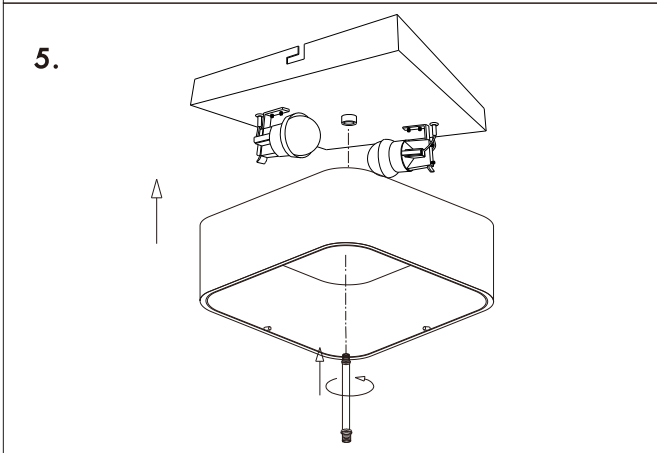

INSTRUCTION MANUAL

Drum CL Deluxe 30 Square Jute / Drum CL Deluxe 50 Square Jute / Drum CL Deluxe 70 Square Jute

Drum CL Deluxe 30 Square Jute
Ceiling plate: 2xE27

Overall size:

Drum CL Deluxe 50 Square Jute
Ceiling plate: 4xE27

Overall size:

Drum CL Deluxe 70 Square Jute
Ceiling plate: 6xE27

Overall size: