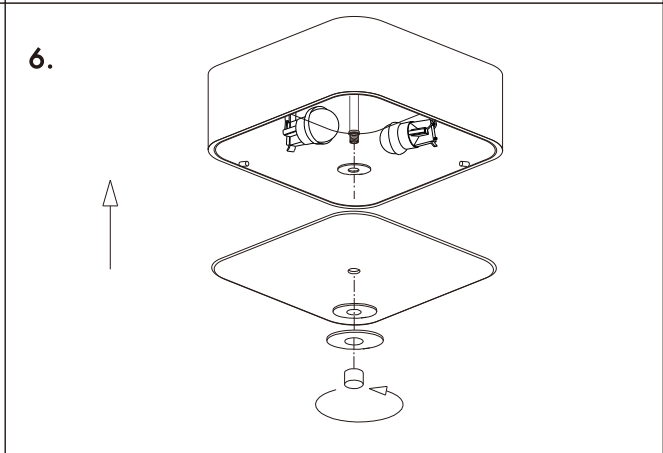

INSTRUCTION MANUAL

Drum CL Deluxe 30 Square Jute / Drum CL Deluxe 50 Square Jute / Drum CL Deluxe 70 Square Jute

Drum CL Deluxe 30 Square Jute
Ceiling plate: 2xE27

Overall size:

Drum CL Deluxe 50 Square Jute
Ceiling plate: 4xE27

Overall size:

Drum CL Deluxe 70 Square Jute
Ceiling plate: 6xE27

Overall size: