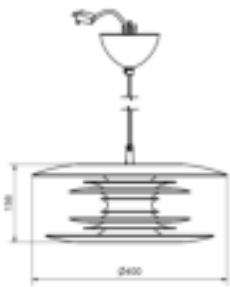

Design: Joakim Fihn

Item no.	1445
Category	Pendant
Material	Metal
Cord length	3 m
Mounting	Ceiling hook
Dimmable function	Yes
Voltage	230V
Socket	G9
Wattage max	10W
Energy Class	A++ -A
Classification	II
IP Class	IP20
Height mm	156
Ø mm	400
Product weight kg	1,8
Light source included	Yes, G9 LED
Kelvin	2700K
Lumen	600lm