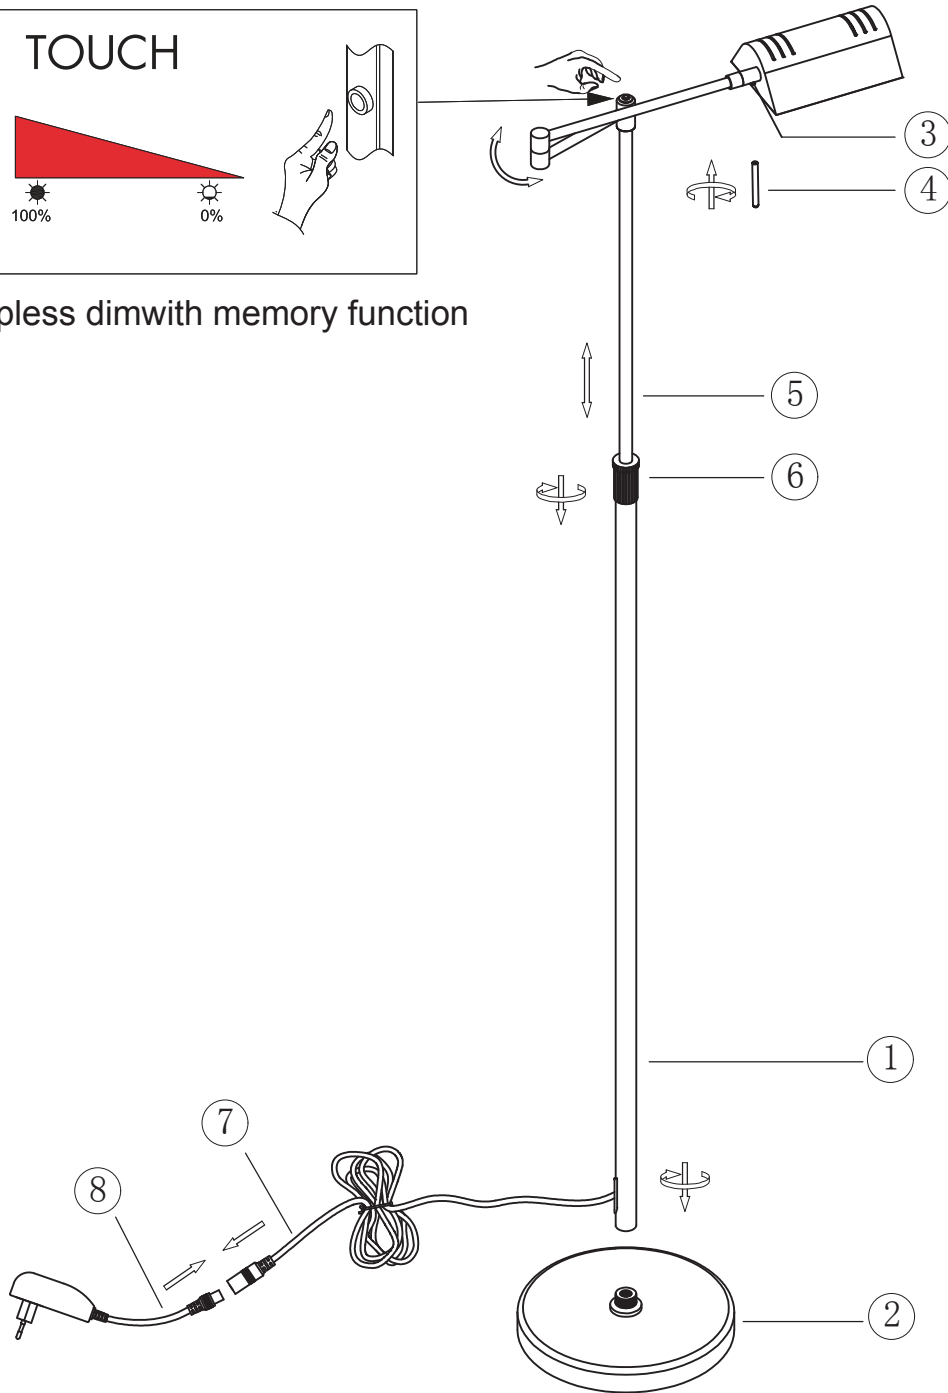

INSTRUCTION MANUAL

Notia FL

stepless dim with memory function

This item contains unchangeable LED

900	L M
10	W
2700	K
>80	CRI
20000	H
15000	ON/OFF

Overall Sizes:

QAZQA

WWW.QAZQA.COM