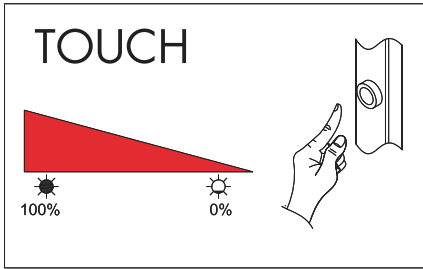

INSTRUCTION MANUAL

Notia FL

stepless dim with memory function

This item contains unchangeable LED

900	L M
10	W
2700	K
>80	CRI
20000	H
15000	ON/OFF

Overall Sizes:

QAZQA

WWW.QAZQA.COM