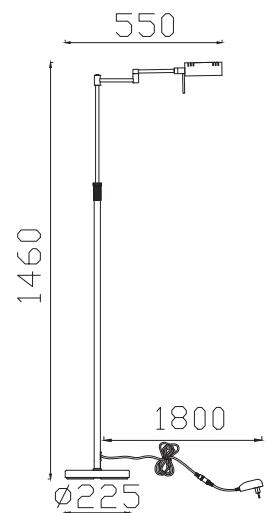

INSTRUCTION MANUAL

Notia FL

stepless dim with memory function

This item contains unchangeable LED

900	L M
10	W
2700	K
>80	CRI
20000	H
15000	ON/OFF

Overall Sizes:

QAZQA

WWW.QAZQA.COM