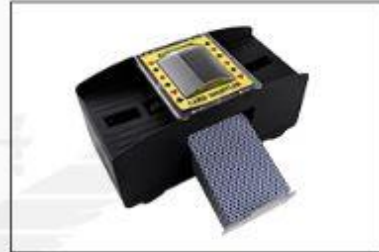

## SHUFFLE QUICKLY

- Can play up to 2 decks of cards

## SIMPLE OPERATION

- Continue to press the mid button until finishing shuffle

## BATTERY POWERED

- Powered by four AA batteries
- wireless