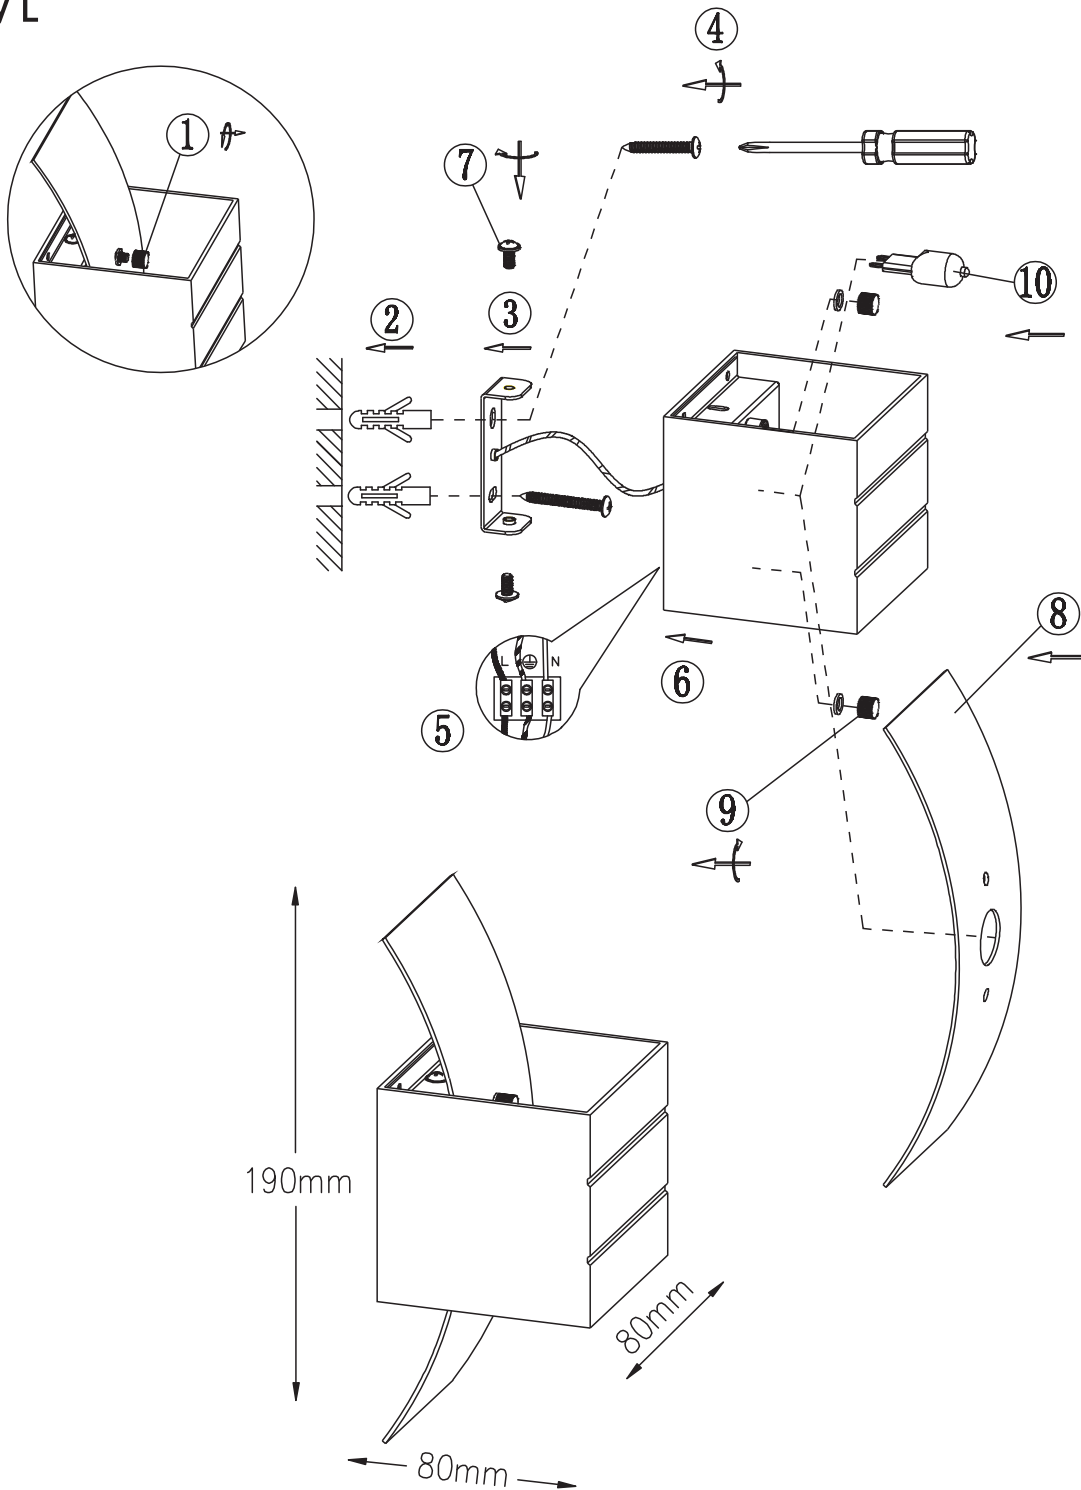

## Amy WL

---Suitability for use "indoors", the related ambient temperature is 25°C