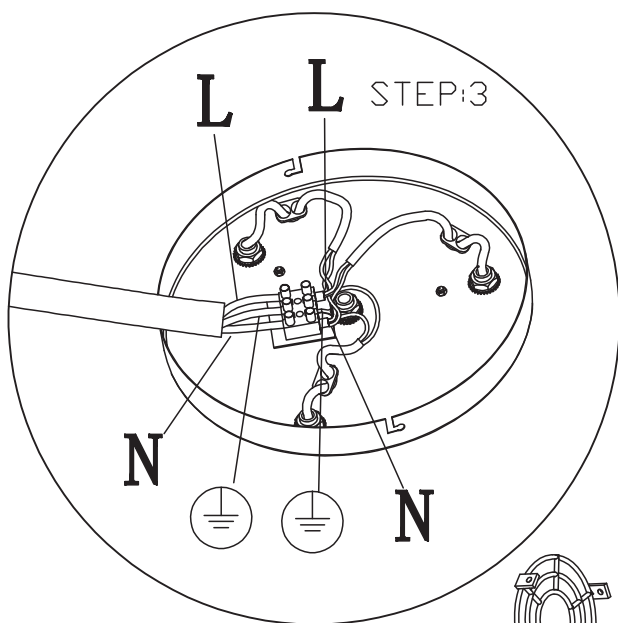

INSTRUCTION MANUAL

Sorra 3 SL Rust
96681

Overall size: