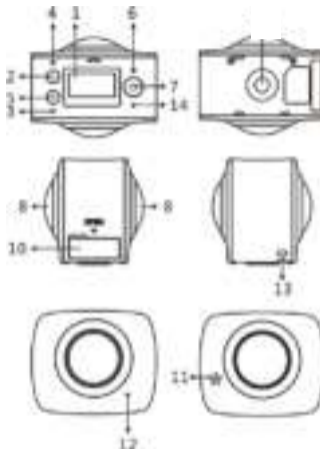

ACV-8305W Quick start guide

7. Shutter button/OK button
8. Lens×2
9. Triangle nut
10. Interface cover (USB/Micro SD)
11. Speaker
12. Microphone
13. Rope hole
14. Reset hole