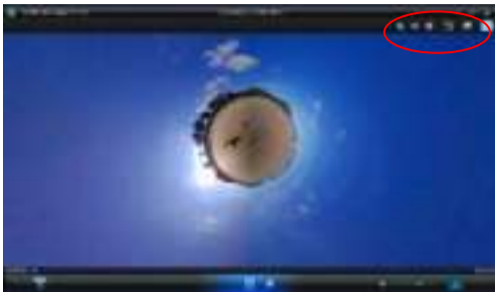

ACV-8305W Quick start guide

Edit and share video:

The video and photo which are recorded by this device could be edited and shared, as above picture, it could be shared to YouTube, Facebook and some other popular social website.