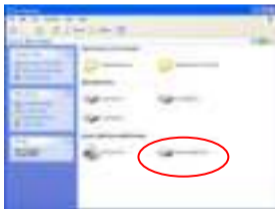

- Open “My computer” to select “VIDEO” OR “JPG” folder under “Removable disks”. Select file to be downloaded and download it into location specified on PC.