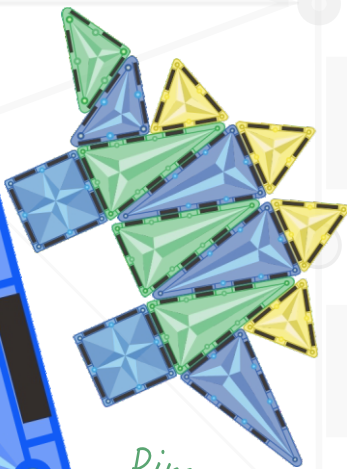

Big Square

Hexagon

Jagged Shape

L Shape

Round hole square

Track-Rectangle

Car

Super Big Mag-Square

Track-Sector

Track-Square

Track-Slope

Learning Shapes

Letter

Pineapple

Strawberry

Love

Peacock

Sunflower

Cat

Rocket

Tortoise

Horse

Dinosaur

Duck

Math and Geometry

$3 + 4 = 7$

Light and shadow

Colorful shadow

Geometric Structure

Base shape

Animal

Camel