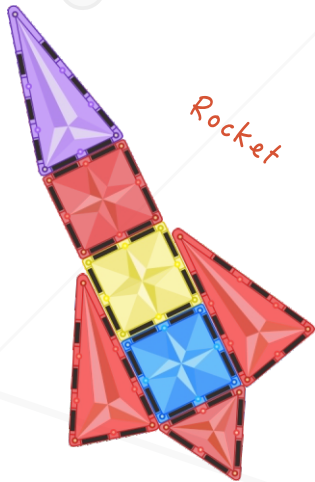

Big Square

Hexagon

Jagged Shape

L Shape

Round hole square

Track-Rectangle

Car

Super Big Mag-Square

Track-Sector

Track-Square

Track-Slope

Learning Shapes

Letter

Pineapple

Strawberry

Love

Peacock

Sunflower

Cat

Rocket

Tortoise

Horse

Dinosaur

Duck

Math and Geometry

$3 + 4 = 7$

Light and shadow

Colorful shadow

Geometric Structure

Base shape

Animal

Camel