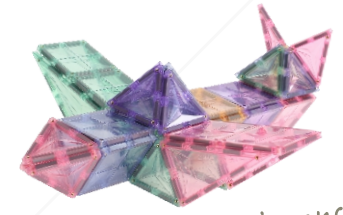

Reconnaissance aircraft