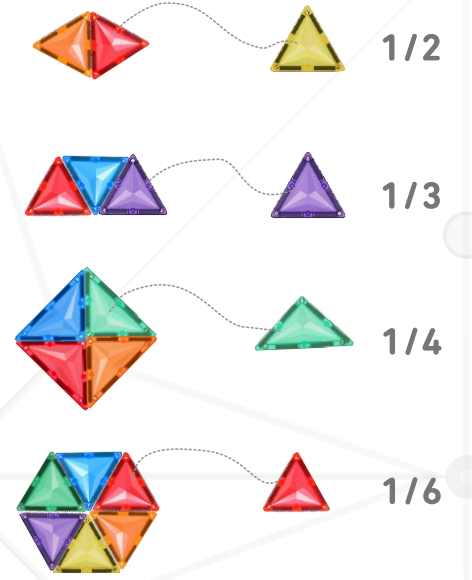

Track-Sector

Track-Square

Track-Slope

Learning Shapes

Letter

Pineapple

Strawberry

Love

Peacock

Sunflower

Cat

Rocket

Tortoise

Horse

Dinosaur

Duck

Math and Geometry

$3 + 4 = 7$

Light and shadow

Colorful shadow

Geometric Structure

Base shape

Animal

Camel