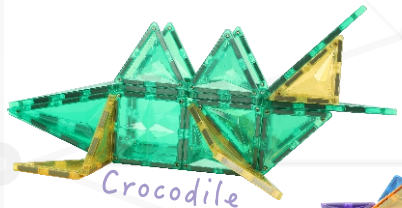

Peacock

Sunflower

Cat

Rocket

Tortoise

Horse

Dinosaur

Duck

Math and Geometry

$3 + 4 = 7$

Light and shadow

Colorful shadow

Geometric Structure

Base shape

Animal

Camel

Penguin

Rabbit

Crocodile

Peacock

Tortoise

Butterfly

Swan

Giraffe