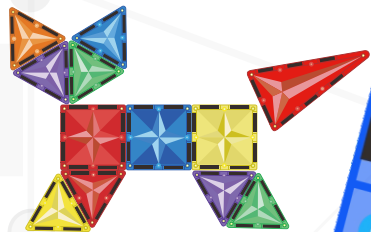

Big Square

Hexagon

Jagged Shape

L Shape

Round hole square

Track-Rectangle

Car

Super Big Mag-Square

Track-Sector

Track-Square

Track-Slope

Learning Shapes

Letter

Pineapple

Strawberry

Love

Peacock

Sunflower

Cat

Rocket

Tortoise

Horse

Dinosaur

Duck

Math and Geometry

$3 + 4 = 7$

Light and shadow

Colorful shadow

Geometric Structure

Base shape

Animal

Camel