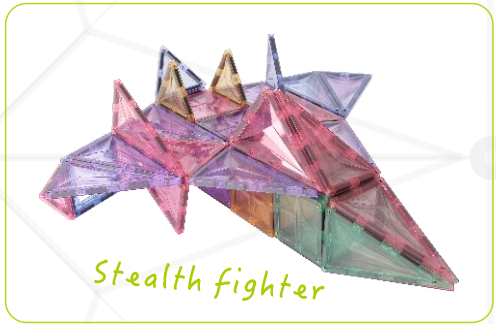

Math and Geometry

$3 + 4 = 7$

Light and shadow

Colorful shadow

Geometric Structure

Base shape

Animal

Camel

Stealth fighter

Tank

Building

Window

Fence

ICE SET

Super Big Mag-Square

30 cm (11.8in)