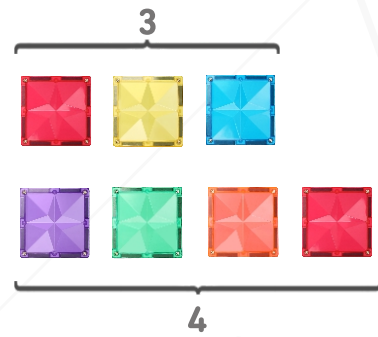

Track-Sector

Track-Square

Track-Slope

Learning Shapes

Letter

Pineapple

Strawberry

Love

Peacock

Sunflower

Cat

Rocket

Tortoise

Horse

Dinosaur

Duck

Math and Geometry

$3 + 4 = 7$

Light and shadow

Colorful shadow

Geometric Structure

Base shape

Animal

Camel