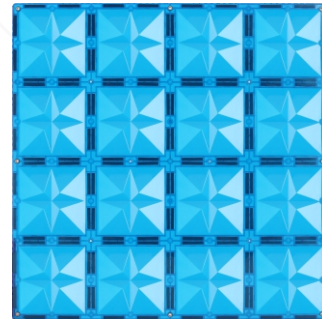

Stealth fighter

Tank

Building

Window

Fence

ICE SET

Super Big Mag-Square

30 cm (11.8in)

Star-Shape

Can Build Larger Model

Can Move
The Built Model
To Anywhere

CREATIVE PLAY

• Recognize Color • Recognize Shape

Mag-Marble Run Magnetic Tiles

Mag-Car Track