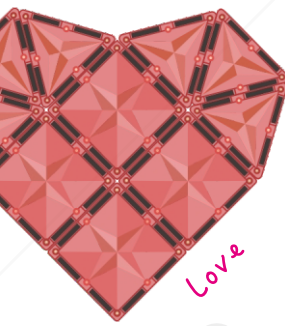

Big Square

Hexagon

Jagged Shape

L Shape

Round hole square

Track-Rectangle

Car

Super Big Mag-Square

Track-Sector

Track-Square

Track-Slope

Learning Shapes

Letter

Pineapple

Strawberry

Love

Peacock

Sunflower

Cat

Rocket

Tortoise

Horse

Dinosaur

Duck

Math and Geometry

$3 + 4 = 7$

Light and shadow

Colorful shadow

Geometric Structure

Base shape

Animal

Camel