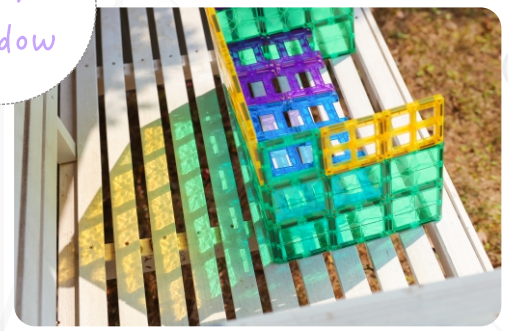

Math and Geometry

$3 + 4 = 7$

Light and shadow

Colorful shadow

Geometric Structure

Base shape

Animal

Camel