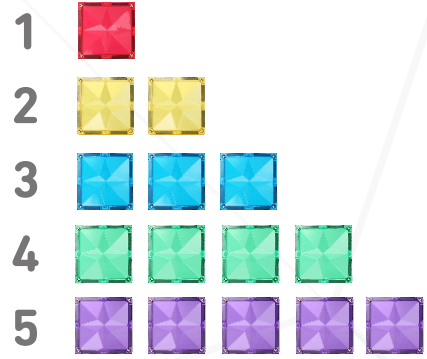

Big Square

Hexagon

Jagged Shape

L Shape

Round hole square

Track-Rectangle

Car

Super Big Mag-Square

Track-Sector

Track-Square

Track-Slope

Learning Shapes

Letter

Pineapple

Strawberry

Love

Peacock

Sunflower

Cat

Rocket

Tortoise

Horse

Dinosaur

Duck

Math and Geometry

$3 + 4 = 7$

Light and shadow

Colorful shadow

Geometric Structure

Base shape

Animal

Camel