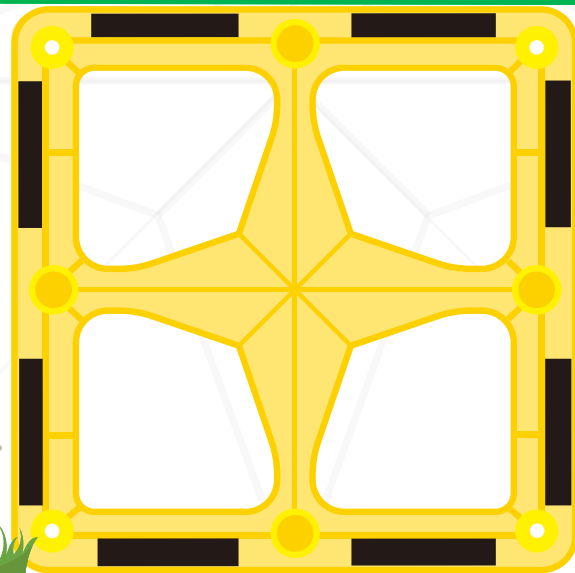

Track-Sector

Track-Square

Track-Slope

Learning Shapes

Letter

Pineapple

Strawberry

Love

Peacock

Sunflower

Cat

Rocket

Tortoise

Horse

Dinosaur

Duck

Math and Geometry

$3 + 4 = 7$

Light and shadow

Colorful shadow

Geometric Structure

Base shape

Animal

Camel