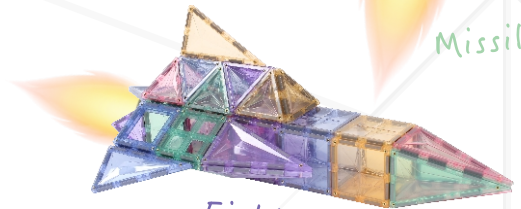

Missile

Fighter