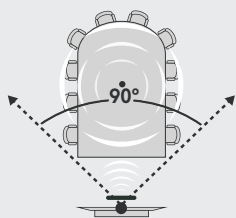

RIGHTSENSE TECHNOLOGIES AND DESIGN INNOVATIONS

Integrated Logitech RightSense technologies, built into Rally, automate a better user experience. RightSight perfectly auto-frames participants no matter their distance from the lens. RightLight prioritizes faces over environment to render natural-looking skin tones while RightSound enhances vocal clarity by suppressing background noise, auto-leveling voices, and focusing on active speakers to support better meetings.

RightSight

Logitech RightSight camera control technology automatically moves the lens and adjusts the zoom so no one gets left out of the picture. RightSight detects human figures, not just faces, to ensure that meeting participants remain in view and optimally framed on-screen.

RightLight

Logitech RightLight with Wide Dynamic Range (WDR) helps everyone look their best on camera, regardless of lighting conditions. RightLight reduces video noise, optimizes light balance, and fine-tunes color and saturation for natural results across all skin tones.

RightSound

Logitech RightSound is a suite of audio processing technologies and design innovations that deliver enterprise-class sound to video conferences. Optimized for the human voice, RightSound reduces unwanted vibrations and noise, and zeroes in on the active speaker to convey their every word with remarkable clarity.

ROOM SETUP DIAGRAMS

Rally

UP TO 10 SEATS