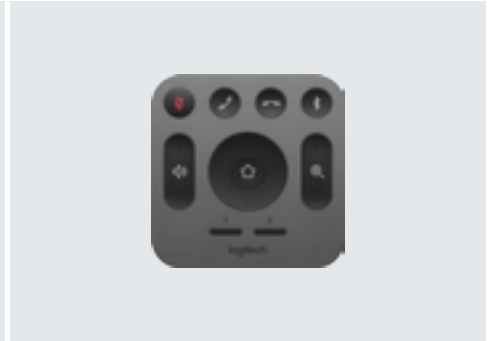

Logitech MeetUp

FEATURES & BENEFITS

Super-wide 120° field of view

Widest field of view of any Logitech video conferencing solution allows everyone in the room to be seen, even those close to the camera or seated at the edges of the room.

Ultra HD 4K image sensor

Supports multiple resolutions, including 4K (Ultra HD)¹ 1080p (Full HD) and 720p (HD) to best support the quality offered by your application and monitor.

3-microphones and custom-tuned speaker

Three broadside beamforming, omni-directional microphones with noise and echo cancellation—plus a custom-tuned speaker—are specifically optimized for small conference rooms. Mics are Microsoft® Cortana® certified for precision with voice commands with any Windows® 10 system.

Razor-sharp optics

Enhance face-to-face collaboration to the next best thing to physically being there. Advanced Logitech lens technology delivers remarkable video quality with superb resolution, speed, fluidity, color balance, and detail.

5x HD zoom

Zero in on close-ups of objects and whiteboard content with outstanding detail and clarity.

Motorized pan/tilt

Expand your field of view even further—up to 170°—to pan to the white board or view other areas of interest.

3 camera presets

Select up to three preset locations for the camera view and return to any of them with the push of a button on the remote control.

Bluetooth® wireless technology

Connect to a Bluetooth device for great-sounding audio calls.

Expansion microphone-ready

Optional expansion microphone increases conversational radius in larger huddle rooms.

All-in-one design

Compact all-in-one form factor takes up less space and minimizes cable clutter.

RF remote control

Easily operate camera pan/tilt/zoom functions during meetings.

Certified for Business

Business-grade certifications² mean you can launch your next presentation or video meeting with complete confidence.

Plug-and-play USB connectivity

Easily connects to PC, Mac® and Chrome™ devices with no additional software required.

Works with most video conferencing applications

Compatible with virtually any video conferencing software app, including the ones you already use.

Multiple mounting options

Freedom to mount MeetUp wherever it works best—tabletop, wall, or monitor—for the best possible huddle room experience.

Kensington® security slot

MeetUp is provisioned with a Kensington security slot to help secure the equipment with an anti-theft lock.

CERTIFICATIONS

Certified for Skype® for Business, Cisco Jabber™ compatible³, Windows, Mac, Microsoft Cortana certified

PRODUCT SPECIFICATIONS

MeetUp

Part #: 960-001101
Price: $899
UPC: 09785130037

MeetUp + Expansion Mic

Part#: 960-001201
Price: $1,079
UPC: 09785133267

Optional Expansion Mic

Part#: 989-000405
Price: $219
UPC: 09785131171

Optional TV Mount

Part#: 939-001498
Price: $79
UPC: 09785133250

PRODUCT DIMENSIONS + WEIGHT

Camera

400 x 104 x 85 mm
15.75 x 4.1 x 3.35"
1.04 kg/2.3 lbs

Remote