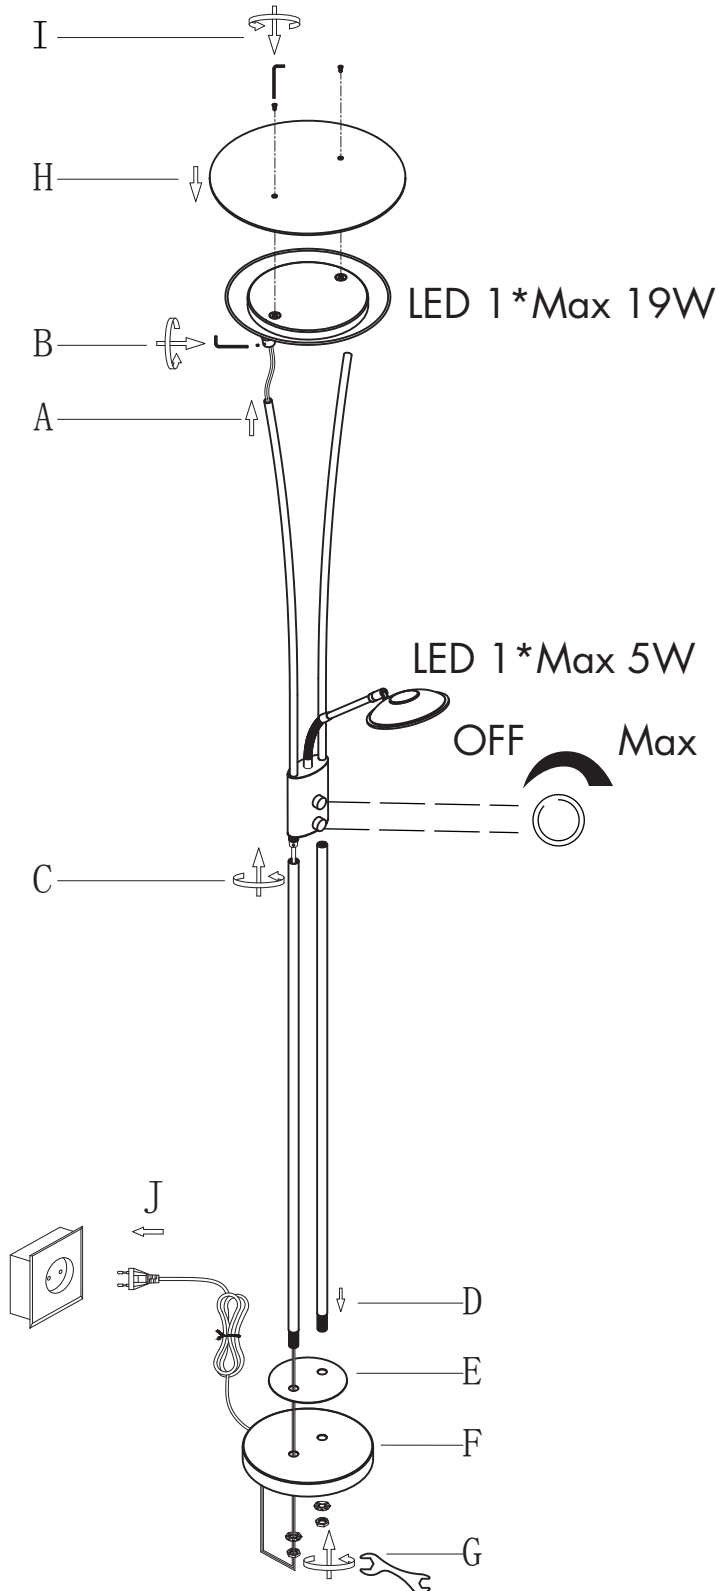

## Ibiza FL

This item contains unchangeable LED

1900+450	LM
19+5	W
2700	K
>80	CRI
20000	H
15000	ON/OFF

Overall Sizes: