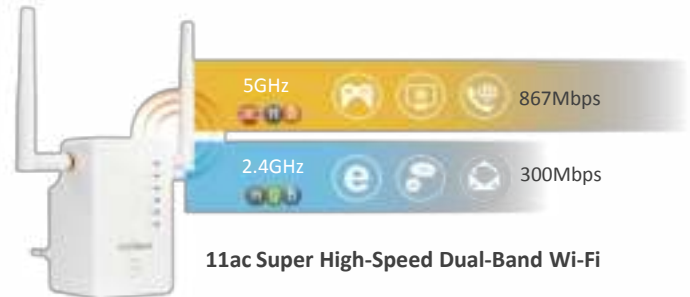

Designed for fast and reliable home Wi-Fi, the Gemini RE11 Kit features 802.11ac supercharged speed. Just plug and play to instantly upgrade an 11n network to dual-band 11ac wireless with speeds up to 1200Mbps (300Mbps on 2.4GHz + 867Mbps on 5GHz) – ideal for video streaming. Additionally, designed for easy home Wi-Fi, the RE11S is a 3-in-1 device that can function as a Wi-Fi Extender, Access Points or Wi-Fi Bridge depending on your home Wi-Fi requirement. And it works with any router – easy!

Stronger Signal for Connected Homes

RE11S extenders keep detecting the Wi-Fi signal quality for your Wi-Fi devices, and ensure they're always connected to the best Wi-Fi signal.

Gemini RE11 AC1200 Dual-Band Home Wi-Fi Roaming Kit Wi-Fi Extender / Access Point / Wi-Fi Bridge

RE11

Faster 802.11ac Speeds Ideal for Streaming

Upgrade your single-band 2.4GHz Wi-Fi to 802.11ac dual-band Wi-Fi with 5GHz ideal for video streaming. Get the latest 11ac technology with high-speed capacity up to 1200Mbps (N300 + AC867Mbps), and extend both 2.4GHz and 5GHz wireless connections at the same time.