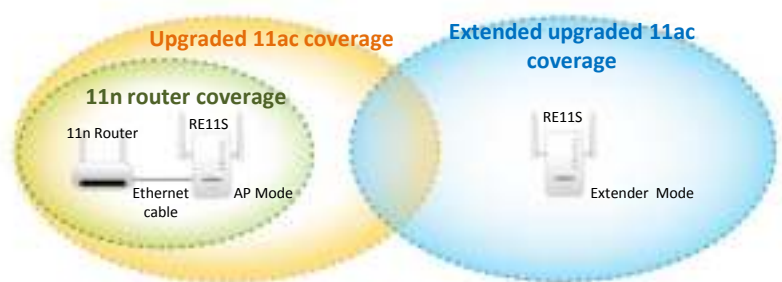

RE11

Faster 802.11ac Speeds Ideal for Streaming

Upgrade your single-band 2.4GHz Wi-Fi to 802.11ac dual-band Wi-Fi with 5GHz ideal for video streaming. Get the latest 11ac technology with high-speed capacity up to 1200Mbps (N300 + AC867Mbps), and extend both 2.4GHz and 5GHz wireless connections at the same time.

Easy Plug & Play Upgrade for Your Home 11n Router to 11ac

Just plug in the Edimax RE11S to upgrade your single-band 2.4GHz Wi-Fi to dual-band with better coverage, without replacing your router and with zero configuration required. *AP mode only.