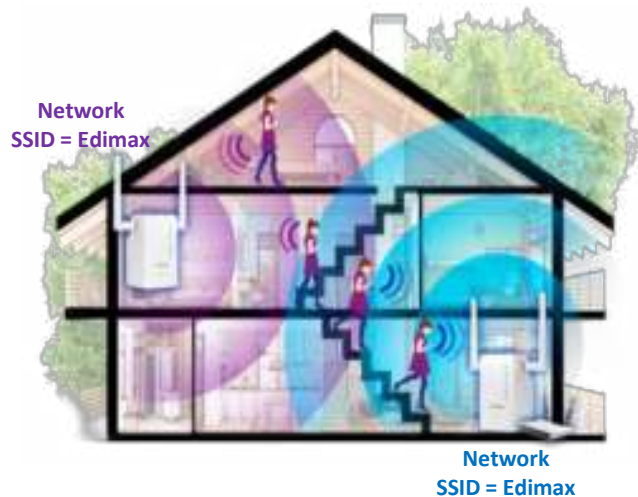

Gemini RE11

3-in-1 Mode
Wi-Fi Extender,
Access Point & Wi-Fi Bridge

Smarter Wi-Fi
Fast, reliable roaming for
a seamless connection

Stronger Signal
Always connected to
the best Wi-Fi Signal

Faster Speed
Upgraded 11ac dual-band
Wi-Fi ideal for video
streaming

Universal Compatibility
Works with any router,
zero configuration

RE11

Gemini RE11 AC1200 Dual-Band Home Wi-Fi Roaming Kit Wi-Fi Extender / Access Point / Wi-Fi Bridge

The Gemini RE11 Home Wi-Fi Roaming Kit contains two RE11S AC1200 dual-band Wi-Fi extenders designed to upgrade and extend your Wi-Fi without replacing your existing router. The two RE11S extenders build an intelligent Wi-Fi roaming mesh network with a single SSID (network name). They automatically detect and switch your device to the best available Wi-Fi signal for a more natural, seamless experience. You can move freely in your home without signal drops or switching between SSIDs.

Designed for fast and reliable home Wi-Fi, the Gemini RE11 Kit features 802.11ac supercharged speed. Just plug and play to instantly upgrade an 11n network to dual-band 11ac wireless with speeds up to 1200Mbps (300Mbps on 2.4GHz + 867Mbps on 5GHz) – ideal for video streaming. Additionally, designed for easy home Wi-Fi, the RE11S is a 3-in-1 device that can function as a Wi-Fi Extender, Access Points or Wi-Fi Bridge depending on your home Wi-Fi requirement. And it works with any router – easy!

Smarter Wi-Fi with a Single Network

Fast, reliable roaming for a seamless connection while you move around your home. No hassle with switching SSIDs (network name). The RE11S uses the same SSID and automatically switch intelligently.