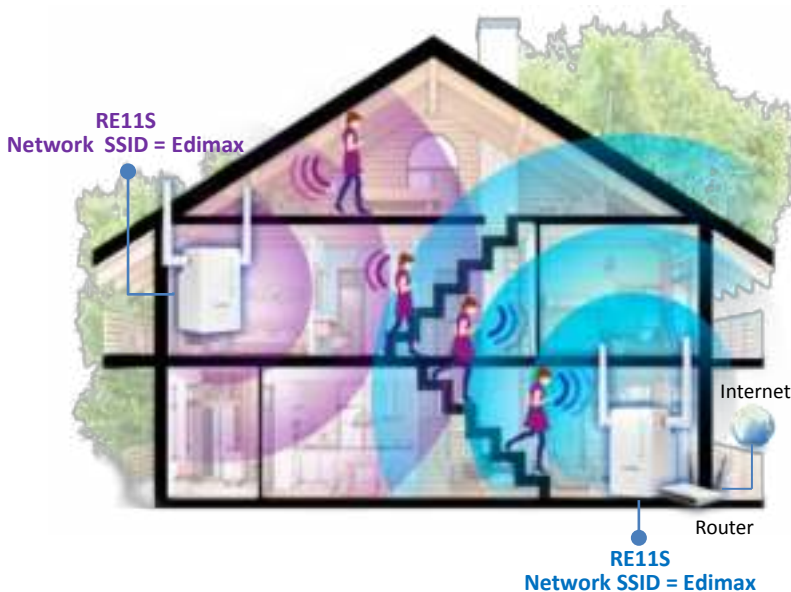

APPLICATION DIAGRAM