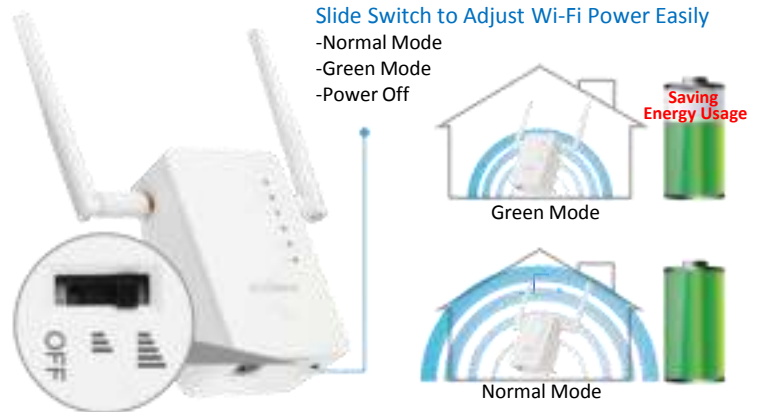

Detachable Antenna

Designed with a detachable 3dBi dual-band antenna, to provide flexibility and high performance connections for your wireless network.

Detachable Antenna

Green Wi-Fi Power Switch

Featuring a new hardware switch to adjust between normal and green Wi-Fi transmit power (the strength of the Wi-Fi signal), or switch off the power with one click. If you only need Wi-Fi in a smaller house, you can switch to green mode to reduce power by 75% and conserve energy.

Slide Switch to Adjust Wi-Fi Power Easily

- Normal Mode
- Green Mode
- Power Off

Friendly Signal-Strength Indicator

Designed with a signal strength LED which lets you see the Wi-Fi signal strength received from the router* and guides you to find the best setup location. *Wi-Fi Extender or Wi-Fi Bridge mode only.