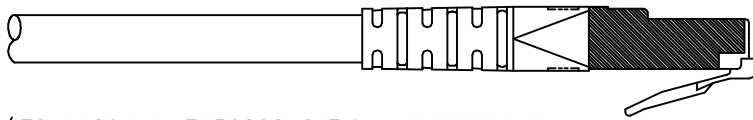

1

2

3

4

5

6

Total length (optional)

roline S/FTP PATCH CABLE 26AWG 4PR ISO/IEC 11801 & EN50288 CAT.6 XXXXXXXX-X

- (1) Jacket Color : White(RAL9003)
- (2) Wiring:T568B

item no.	length	tolerance
21.15.1316	0.3M	+20 -0
21.15.1326	0.5M	+20 -0
21.15.1336	1M	+20 -0
21.15.0829	1.5M	+20 -0
21.15.1346	2M	+20 -10
21.15.1356	3M	+20 -10
21.15.1366	5M	+30 -20
21.15.1376	7M	+30 -20
21.15.1386	10M	+30 -20
21.15.1396	15M	+30 -20
21.15.1406	20M	+70 -30

Specification :

Material :

- RJ45 Plug :
 - Housing : Polycarbonate,Transparent color.
 - Contact material : Phosphor Bronze with 50-60 micro-inch Nickel plated.
 - Contact finished : Min. 50 micro-inch Gold plated on surface contact area.
 - Shield : Bronze with Nickel plated.
- Molding : PVC.
- Cable :
 - Jacket : PVC.
 - Conductor : 26 AWG stranded copper.
 - Isolation : PE.
 - Shield : Aluminum Foil Shielded for Each Pair, Tin Copper Braid.
- Cable structure : S/FTP, 4 twisted pair.
- Minimum Bending Radius: 50mm