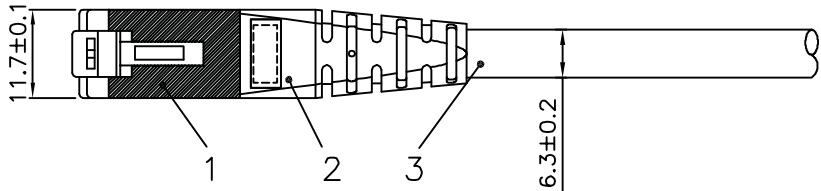

1

2

3

4

5

6

Total length (optional)

roline S/FTP PATCH CABLE 26AWG 4PR ISO/IEC 11801 & EN50288 CAT.6 XXXXXXXX-X

- (1) Jacket Color : White(RAL9003)
- (2) Wiring:T568B

item no.	length	tolerance
21.15.1316	0.3M	+20 -0
21.15.1326	0.5M	+20 -0
21.15.1336	1M	+20 -0
21.15.0829	1.5M	+20 -0
21.15.1346	2M	+20 -10
21.15.1356	3M	+20 -10
21.15.1366	5M	+30 -20
21.15.1376	7M	+30 -20
21.15.1386	10M	+30 -20
21.15.1396	15M	+30 -20
21.15.1406	20M	+70 -30

Specification :

Material :

- RJ45 Plug :
 - Housing : Polycarbonate,Transparent color.
 - Contact material : Phosphor Bronze with 50-60 micro-inch Nickel plated.
 - Contact finished : Min. 50 micro-inch Gold plated on surface contact area.
 - Shield : Bronze with Nickel plated.
- Molding : PVC.
- Cable :
 - Jacket : PVC.
 - Conductor : 26 AWG stranded copper.
 - Isolation : PE.
 - Shield : Aluminum Foil Shielded for Each Pair, Tin Copper Braid.
- Cable structure : S/FTP, 4 twisted pair.
- Minimum Bending Radius: 50mm