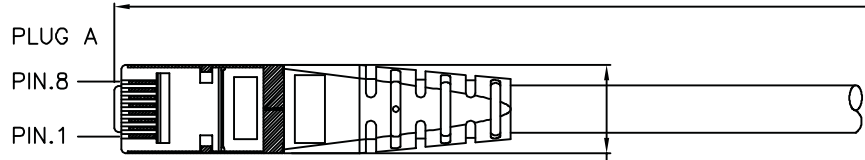

1

2

3

4

5

6

Total length (optional)

roline S/FTP PATCH CABLE 26AWG 4PR ISO/IEC 11801 & EN50288 CAT.6 XXXXXXXX-X

- (1) Jacket Color : White(RAL9003)
- (2) Wiring:T568B

item no.	length	tolerance
21.15.1316	0.3M	+20 -0
21.15.1326	0.5M	+20 -0
21.15.1336	1M	+20 -0
21.15.0829	1.5M	+20 -0
21.15.1346	2M	+20 -10
21.15.1356	3M	+20 -10
21.15.1366	5M	+30 -20
21.15.1376	7M	+30 -20
21.15.1386	10M	+30 -20
21.15.1396	15M	+30 -20
21.15.1406	20M	+70 -30

Specification :

Material :

- RJ45 Plug :
 - Housing : Polycarbonate,Transparent color.
 - Contact material : Phosphor Bronze with 50-60 micro-inch Nickel plated.
 - Contact finished : Min. 50 micro-inch Gold plated on surface contact area.
 - Shield : Bronze with Nickel plated.
- Molding : PVC.
- Cable :
 - Jacket : PVC.
 - Conductor : 26 AWG stranded copper.
 - Isolation : PE.
 - Shield : Aluminum Foil Shielded for Each Pair, Tin Copper Braid.
- Cable structure : S/FTP, 4 twisted pair.
- Minimum Bending Radius: 50mm