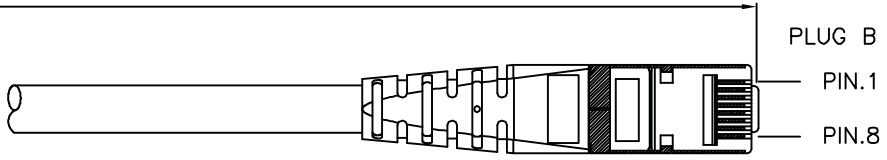

1

2

3

4

5

6

Total length (optional)

roline S/FTP PATCH CABLE 26AWG 4PR ISO/IEC 11801 & EN50288 CAT.6 XXXXXXXX-X

- (1) Jacket Color : White(RAL9003)
- (2) Wiring:T568B

item no.	length	tolerance
21.15.1316	0.3M	+20 -0
21.15.1326	0.5M	+20 -0
21.15.1336	1M	+20 -0
21.15.0829	1.5M	+20 -0
21.15.1346	2M	+20 -10
21.15.1356	3M	+20 -10
21.15.1366	5M	+30 -20
21.15.1376	7M	+30 -20
21.15.1386	10M	+30 -20
21.15.1396	15M	+30 -20
21.15.1406	20M	+70 -30

Specification :

Material :

- RJ45 Plug :
 - Housing : Polycarbonate,Transparent color.
 - Contact material : Phosphor Bronze with 50-60 micro-inch Nickel plated.
 - Contact finished : Min. 50 micro-inch Gold plated on surface contact area.
 - Shield : Bronze with Nickel plated.
- Molding : PVC.
- Cable :
 - Jacket : PVC.
 - Conductor : 26 AWG stranded copper.
 - Isolation : PE.
 - Shield : Aluminum Foil Shielded for Each Pair, Tin Copper Braid.
- Cable structure : S/FTP, 4 twisted pair.
- Minimum Bending Radius: 50mm