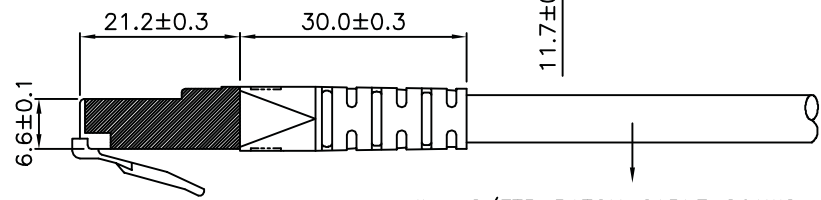

1

2

3

4

5

6

Total length (optional)

roline S/FTP PATCH CABLE 26AWG 4PR ISO/IEC 11801 & EN50288 CAT.6 XXXXXXXX-X

- (1) Jacket Color : White(RAL9003)
- (2) Wiring:T568B

item no.	length	tolerance
21.15.1316	0.3M	+20 -0
21.15.1326	0.5M	+20 -0
21.15.1336	1M	+20 -0
21.15.0829	1.5M	+20 -0
21.15.1346	2M	+20 -10
21.15.1356	3M	+20 -10
21.15.1366	5M	+30 -20
21.15.1376	7M	+30 -20
21.15.1386	10M	+30 -20
21.15.1396	15M	+30 -20
21.15.1406	20M	+70 -30

Specification :

Material :

- RJ45 Plug :
 - Housing : Polycarbonate,Transparent color.
 - Contact material : Phosphor Bronze with 50-60 micro-inch Nickel plated.
 - Contact finished : Min. 50 micro-inch Gold plated on surface contact area.
 - Shield : Bronze with Nickel plated.
- Molding : PVC.
- Cable :
 - Jacket : PVC.
 - Conductor : 26 AWG stranded copper.
 - Isolation : PE.
 - Shield : Aluminum Foil Shielded for Each Pair, Tin Copper Braid.
- Cable structure : S/FTP, 4 twisted pair.
- Minimum Bending Radius: 50mm

item no	21.15.1316	21.15.1326	21.15.1336	21.15.0829	21.15.1346
	21.15.1356	21.15.1366	21.15.1376	21.15.1386	21.15.1396

Desc		ROLINE Cat 6 S/FTP Patch Cord,White			
"#": Matching DIM.	DRAWING	23.JuL.2016	byz		
"*": Important DIM.	CHECK	23.JuL.2016	Jane		
Others General DIM.	APPROVAL	23.JuL.2016	Jaimy		
GENERAL TOLERANCE OF DIMENSIONS		DATE	NAME		
X.XXX ±0.005	X.XX ±0.05	SCALE	1/1 (A4)	UNIT	mm
X.X ±0.1		DRAWING NO.		DRAWING CLASSIFICATION	
		S		SHEET 1 OF 1	