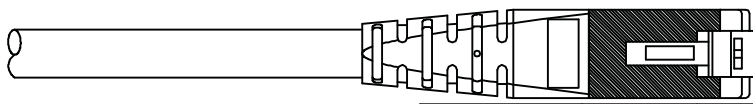

1

2

3

4

5

6

Total length (optional)

roline S/FTP PATCH CABLE 26AWG 4PR ISO/IEC 11801 & EN50288 CAT.6 XXXXXXXX-X

- (1) Jacket Color : White(RAL9003)
- (2) Wiring:T568B

item no.	length	tolerance
21.15.1316	0.3M	+20 -0
21.15.1326	0.5M	+20 -0
21.15.1336	1M	+20 -0
21.15.0829	1.5M	+20 -0
21.15.1346	2M	+20 -10
21.15.1356	3M	+20 -10
21.15.1366	5M	+30 -20
21.15.1376	7M	+30 -20
21.15.1386	10M	+30 -20
21.15.1396	15M	+30 -20
21.15.1406	20M	+70 -30

Specification :

Material :

- RJ45 Plug :
 - Housing : Polycarbonate,Transparent color.
 - Contact material : Phosphor Bronze with 50-60 micro-inch Nickel plated.
 - Contact finished : Min. 50 micro-inch Gold plated on surface contact area.
 - Shield : Bronze with Nickel plated.
- Molding : PVC.
- Cable :
 - Jacket : PVC.
 - Conductor : 26 AWG stranded copper.
 - Isolation : PE.
 - Shield : Aluminum Foil Shielded for Each Pair, Tin Copper Braid.
- Cable structure : S/FTP, 4 twisted pair.
- Minimum Bending Radius: 50mm