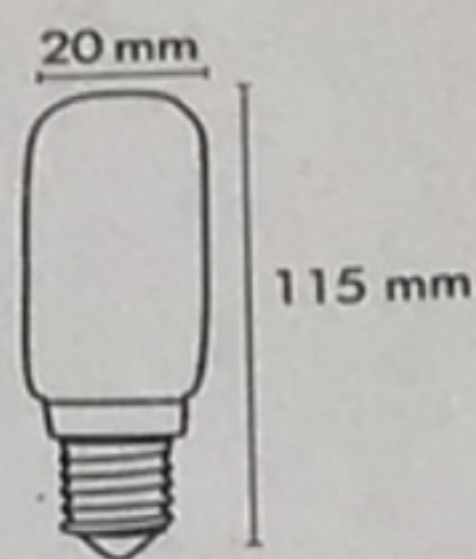

CLEAR SOFT G

Information

| | |
|--|-----------------|
| V•Hz | 220-240 V•50 Hz |
| mA | 11 |
| Watt (W) | 2,5 |
| Lumen (lm _{360°}) | 150 |
| Kelvin (K) | 2200 |
| Ra | 90 |
| Lifetime (h) | 15 000 |
| Base | E14 |
| Dimmer compatible: startrading.com/dimmer | |