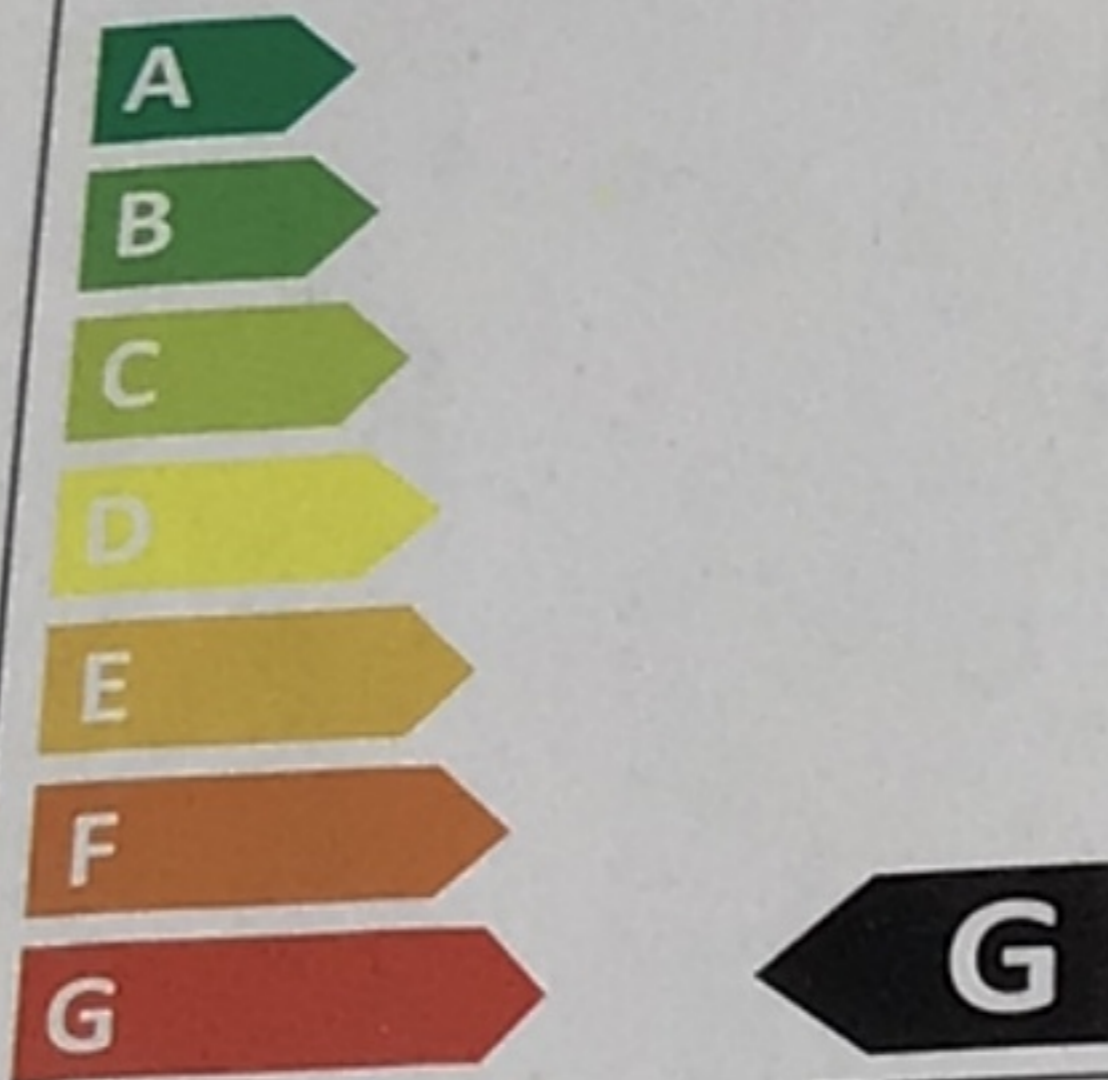

Information

V•Hz	220-240 V•50 Hz
mA	11
Watt (W)	2,5
Lumen (lm_{360°})	150
Kelvin (K)	2200
Ra	90
Lifetime (h)	15 000
Base	E14
Dimmer compatible: startrading.com/dimmer	

STAR TRADING AB

338-35