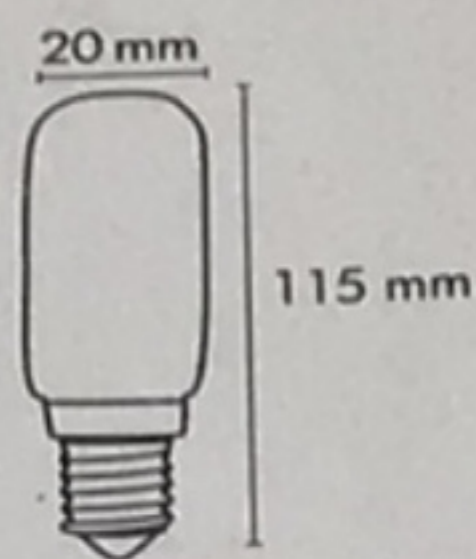

CLEAR SOFT G

Information

V•Hz	220-240 V•50 Hz
mA	11
Watt (W)	2,5
Lumen (lm _{360°})	150
Kelvin (K)	2200
Ra	90
Lifetime (h)	15 000
Base	E14
Dimmer compatible: startrading.com/dimmer	

STAR TRADING AB

338-35

3 kWh/1000h

2019/2015

STAR TRADING

Star Street 1, 51250 SVENJUNGA, Sweden
www.startrading.com

Art. No. 338-35

7 391482031730

BK-338-35-C Made in China

230 V, 50 Hz