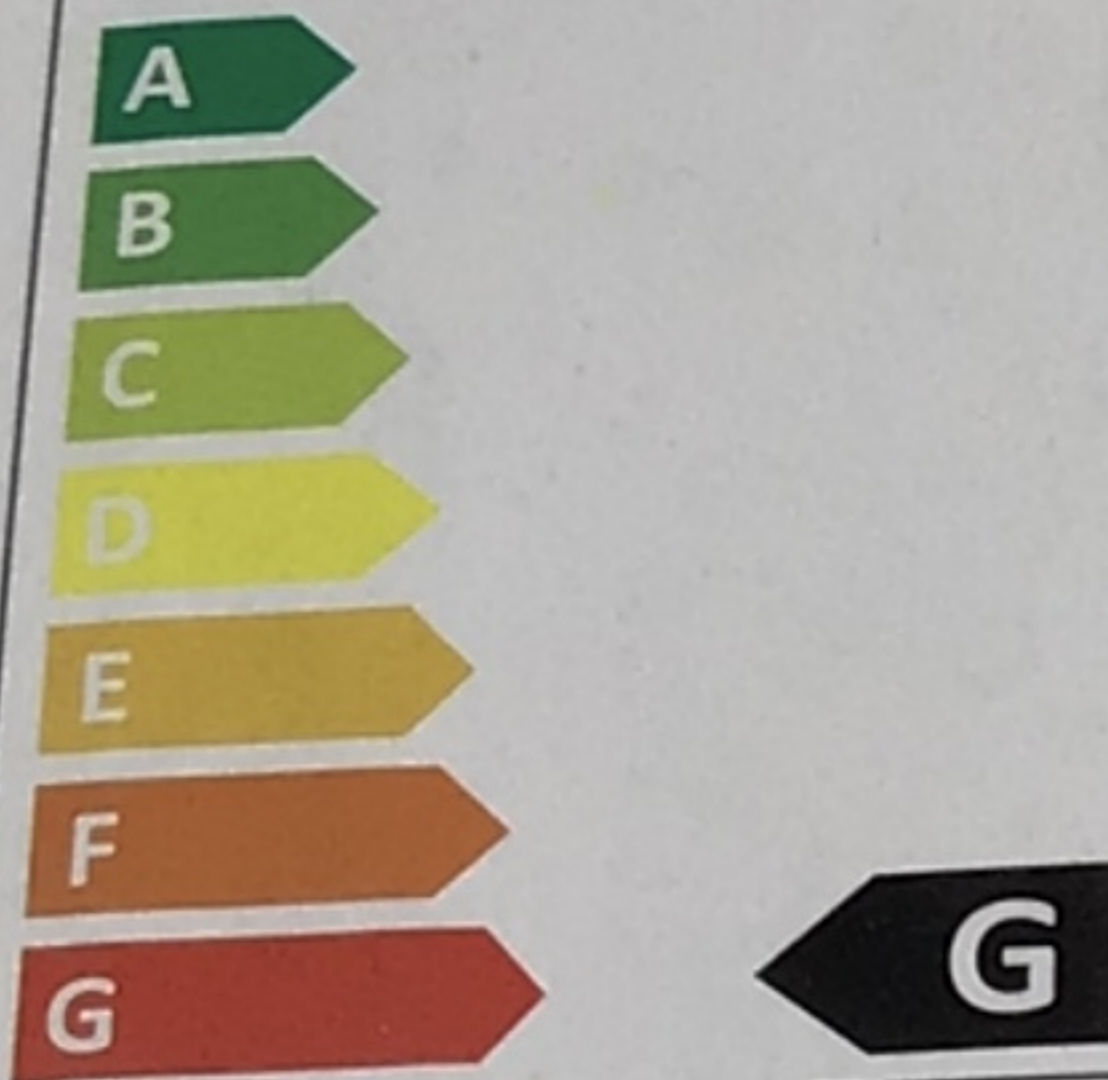

CLEAR SOFT G

Information

V•Hz	220-240 V•50 Hz
mA	11
Watt (W)	2,5
Lumen (lm _{360°})	150
Kelvin (K)	2200
Ra	90
Lifetime (h)	15 000
Base	E14
Dimmer compatible: startrading.com/dimmer	

STAR TRADING AB

338-35

3 kWh/1000h

2019/2015

STAR TRADING

Star Street 1, 51250 SVENJUNGA, Sweden
www.startrading.com

Art. No. 338-35

7 391482031730

BK-338-35-C Made in China

230 V, 50 Hz