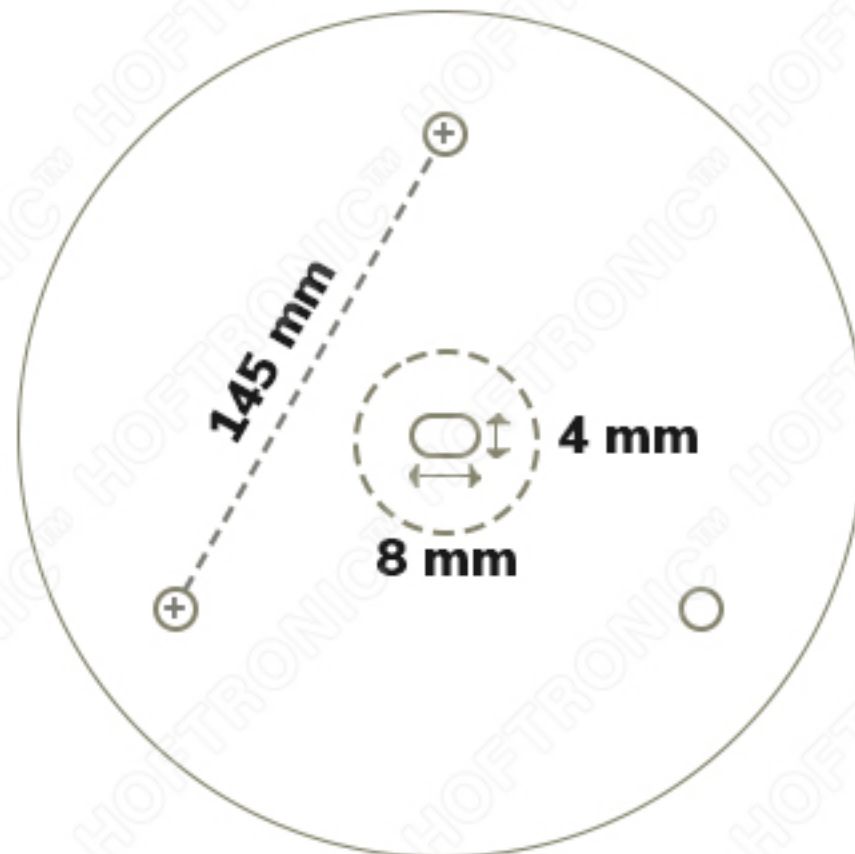

50 mm

300 mm

300 mm

diameter (Ø): 5 mm

diameter (Ø): 23 mm

65 mm

145 mm

4 mm

8 mm

HOFTRONIC™

LED Bulkhead Sensor
SKU: 4405458
POWER: 18W LUMEN: 2100
CCT: 2700K/4000K/5000K
AC220-240V, 50/60Hz

Made in PRC