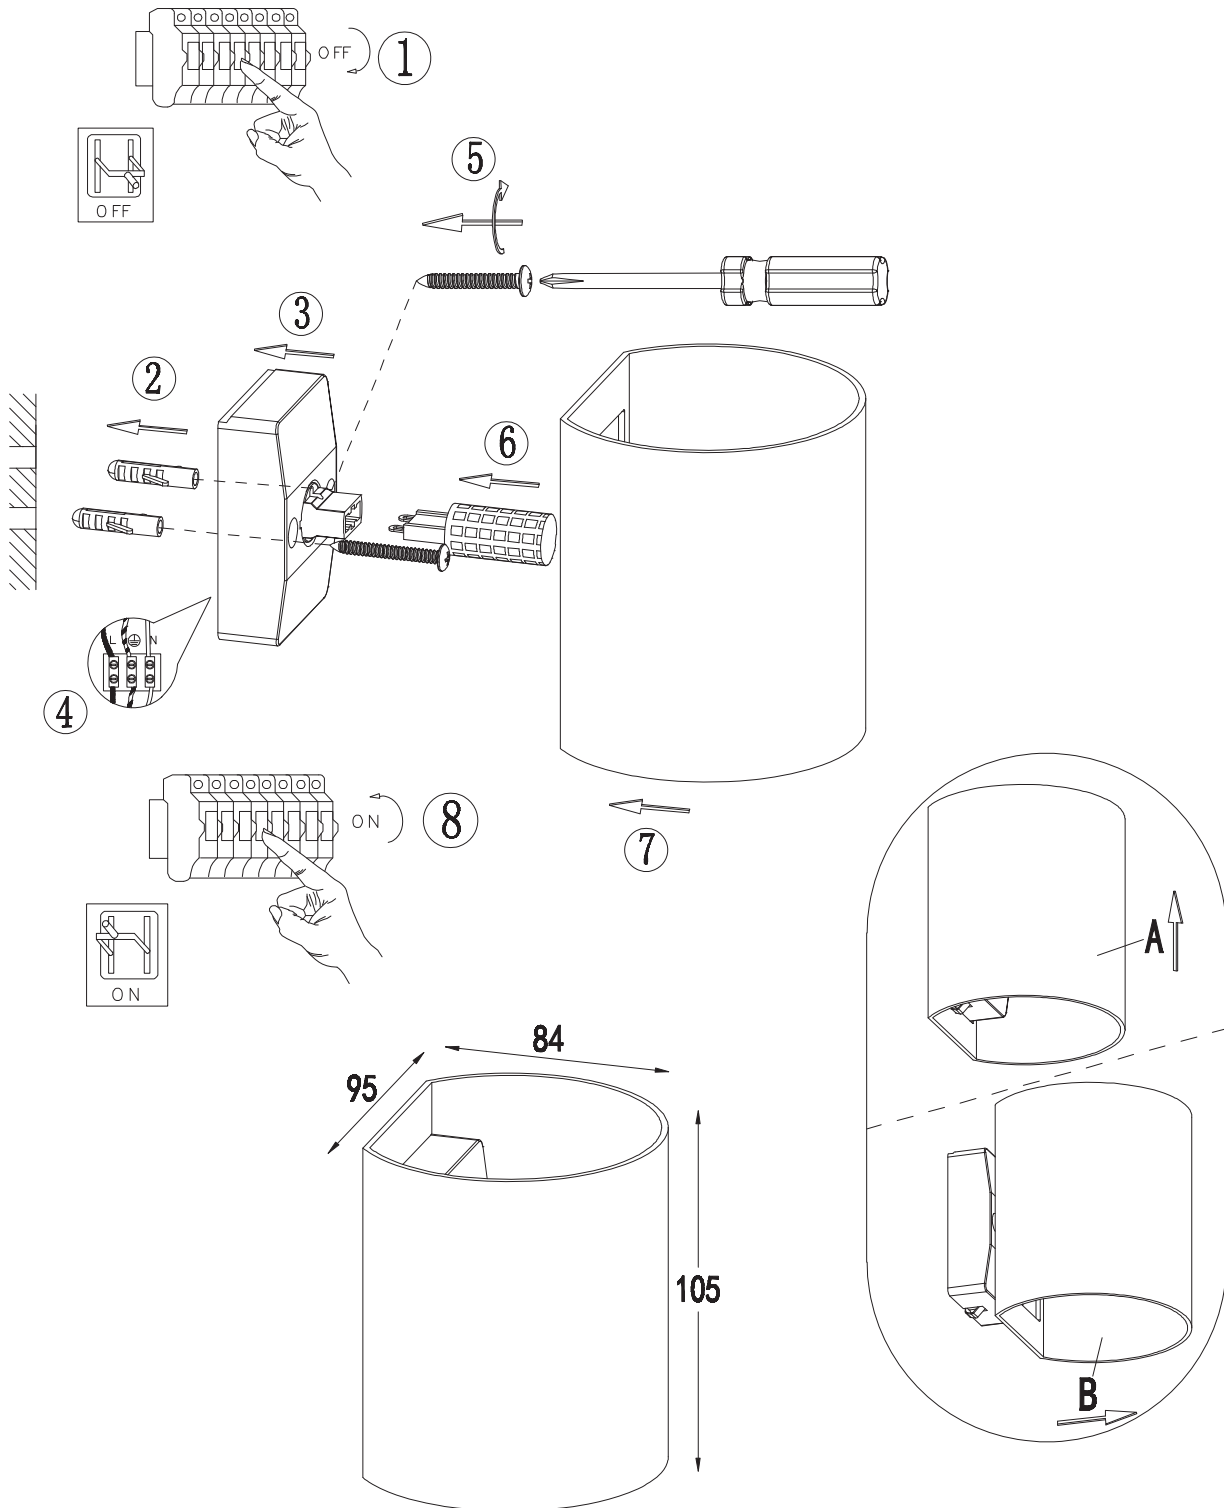

## Sabbio WL

---Suitability for use "indoors", the related ambient temperature is 25°C