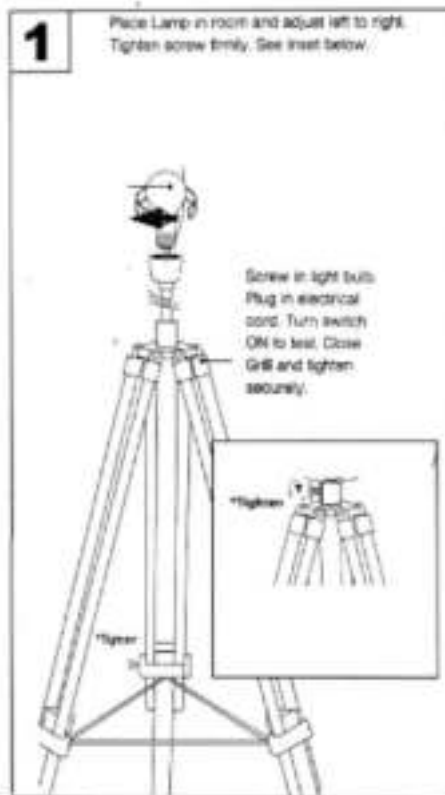

"INSTRUCTION MANUAL"

Cortin FL Tripod Teak Brown with Antique Brass
96520

Assembly Instructions
Instrucciones De Asamblea
Instructions d'Assemblée

PARTS

A

B

For indoor use only. Keep out of the reach of children and animals. Place on flat surface and away from flammable materials. Never operate this appliance if it has a damaged cord, plug or cable. Keep cord away from heated and/or damp areas.

CAUTION! Only use Type A 40 Watt bulb or CFL equivalent

1

Place Lamp in room and adjust left to right.
Tighten screw firmly. See inset below.

QAZQA

WWW.QAZQA.COM