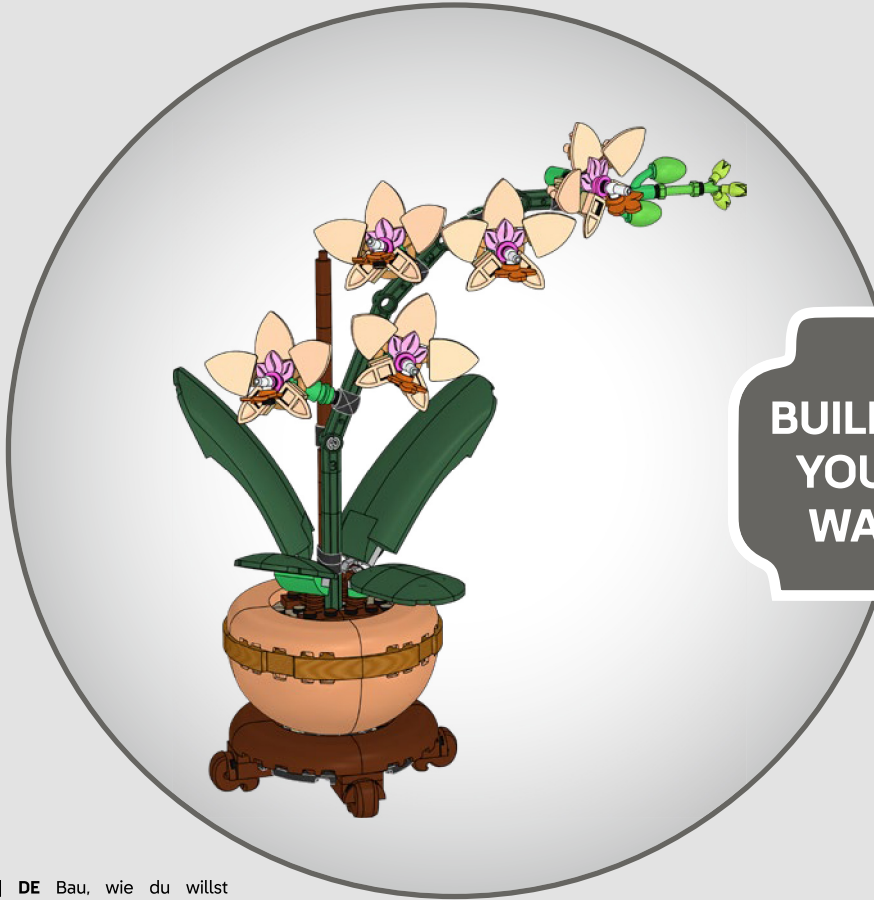

**BUILD IT
YOUR
WAY**

EN Build It Your Way | **DE** Bau, wie du willst
| **FR** Construisez à votre façon | **IT** Costruiscilo come vuoi tu | **ES** Constrúyelo a tu manera | **PT** Constrói à Tua Maneira | **ZH** 自由拼搭 | **PL** Zbuduj po swojemu | **CS** Postavte to po svém | **SK** Postavte to po svojom | **HU** Építs kedved szerint! | **RO** Construięște așa cum dorești | **BG** Постройте го по своя начин | **LV** Būvē tieši tā, kā vēlies | **ET** Ehita enda moodi | **LT** Sukonstruokite savaip