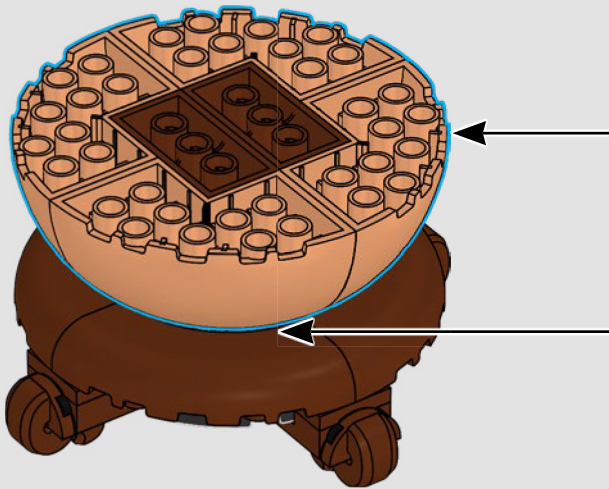

NOBLE BY NATURE

Creating LEGO® decor that draws inspiration from nature is a relaxing and rewarding way to set your imagination free. With their flawless symmetry, orchid blossoms peek out to greet us from the humblest nooks and crannies in nature. They stretch towards the light and absorb nutrients and moisture from their surroundings. This model captures every stage in the natural life cycle of an orchid, from emerging buds to full blossoms, and you can play with the posable petals to adjust it organically and find new ways to let it brighten your space. Whether it sparks your curiosity for new, noble, scholarly pursuits or nurtures your growing creativity, we hope you will enjoy the experience.

- The LEGO® Botanicals Design Team

1

2

3

4

5

6

7