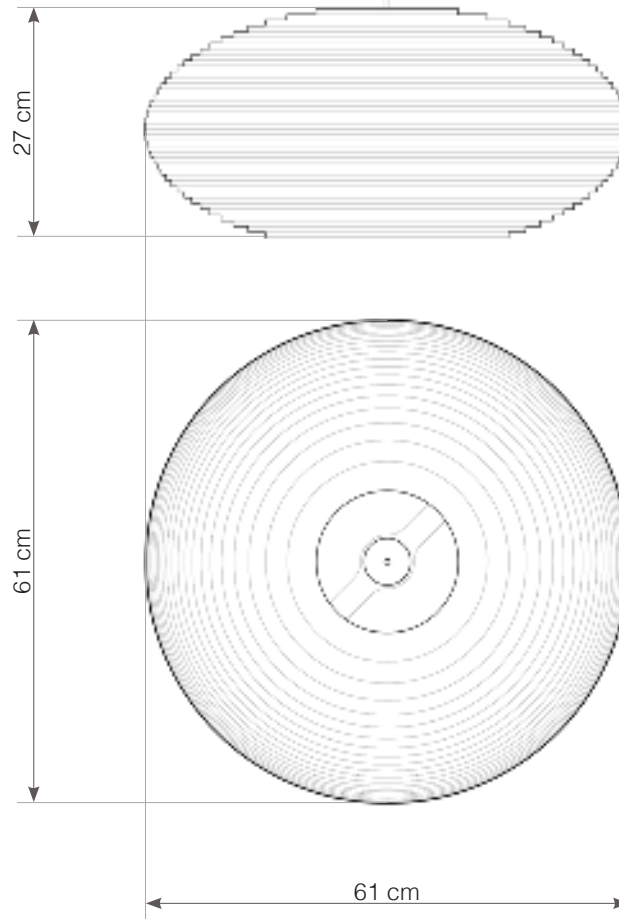

+31 (0)20 820 8990 | amsterdam@graypants.com | graypants.com
westerstraat 187, 1015MA amsterdam, the netherlands

hardwired cord set + ceiling canopy

INCLUDES A TWO-METER BLACK FABRIC CORD AND A BLACK POWDER COATED STEEL CANOPY. FIVE-METER CORDS ARE AVAILABLE FOR AN ADDITIONAL CHARGE.