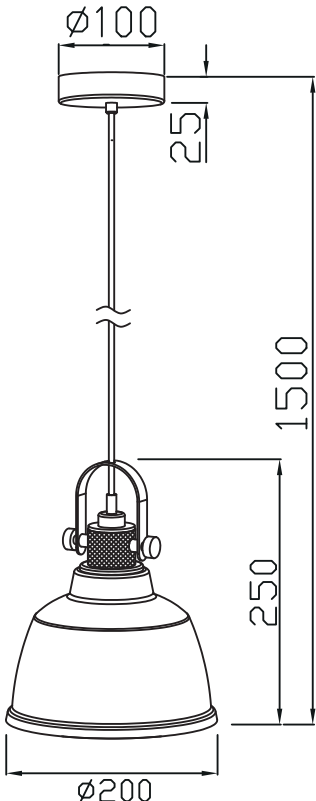

# Instruction

Collection: Loft  
Series: Irving  
Model: T163-11-C  
Ceiling

④

1 x E27 (40w)

**MAYTONI**  
DECORATIVE LIGHTING

[www.maytoni.de](http://www.maytoni.de)