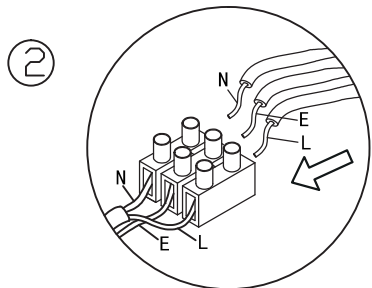

# Instruction

Collection: Loft  
Series: Irving  
Model: T163-11-C  
Ceiling

④

1 x E27 (40w)

**MAYTONI**  
DECORATIVE LIGHTING

[www.maytoni.de](http://www.maytoni.de)