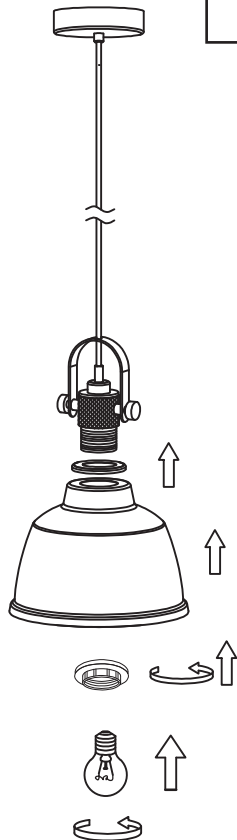

# Instruction

Collection: Loft  
Series: Irving  
Model: T163-11-C  
Ceiling

④

1 x E27 (40w)

**MAYTONI**  
DECORATIVE LIGHTING

[www.maytoni.de](http://www.maytoni.de)