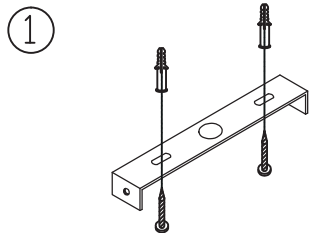

# Instruction

Collection: Loft  
Series: Irving  
Model: T163-11-C  
Ceiling

④

1 x E27 (40w)

**MAYTONI**  
DECORATIVE LIGHTING

[www.maytoni.de](http://www.maytoni.de)