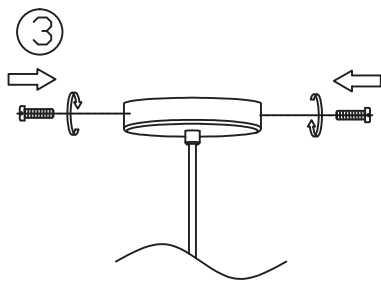

# Instruction

Collection: Loft  
Series: Irving  
Model: T163-11-C  
Ceiling

④

1 x E27 (40w)

**MAYTONI**  
DECORATIVE LIGHTING

[www.maytoni.de](http://www.maytoni.de)