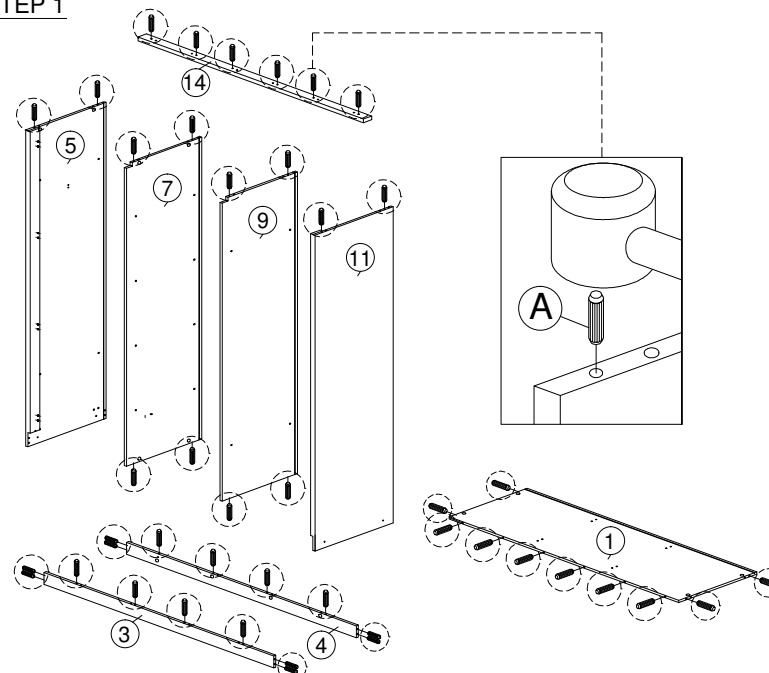

ASSEMBLY INSTRUCTION

MODEL : WR 80097-1M-S5V - ELLA KLEERKAST / ARMOIRE 3 D/P / 3 DOORS WARDROBE WITH 1 MIRROR

HARDWARE	A	B	C	D	E	F	G	G1	G2	H	I	J	J1	J2	K	K1	K2	L	M	N	O	P	Q	R	
	1X44	1X56	1X9	1X6	1X4	1X6	1X3		1X6	1X8	1X8	24 SETS			32 SETS			1X22	1X1	1X2	1X24	4 SETS	1X8	1X22	

PARTS LIST

STEP 1

STEP 2

STEP 3

STEP 4

STEP 5

STEP 6