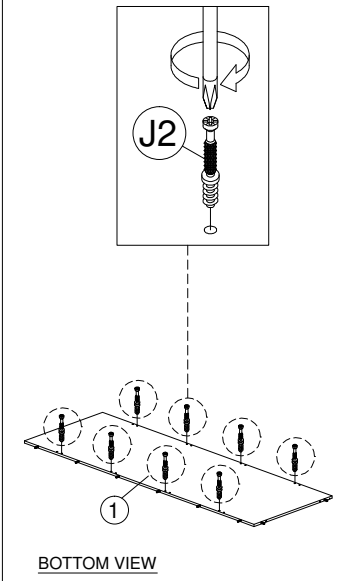

ASSEMBLY INSTRUCTION

MODEL : WR 80097-1M-S5V - ELLA KLEERKAST / ARMOIRE 3 D/P / 3 DOORS WARDROBE WITH 1 MIRROR

HARDWARE	A	B	C	D	E	F	G	G1	G2	H	I	J	J1	J2	K	K1	K2	L	M	N	O	P	Q	R	
	1X44	1X56	1X9	1X6	1X4	1X6	1X3		1X6	1X8	1X8	24 SETS			32 SETS			1X22	1X1	1X2	1X24	4 SETS	1X8	1X22	

PARTS LIST

STEP 1

STEP 2

STEP 3

STEP 4

STEP 5

STEP 6