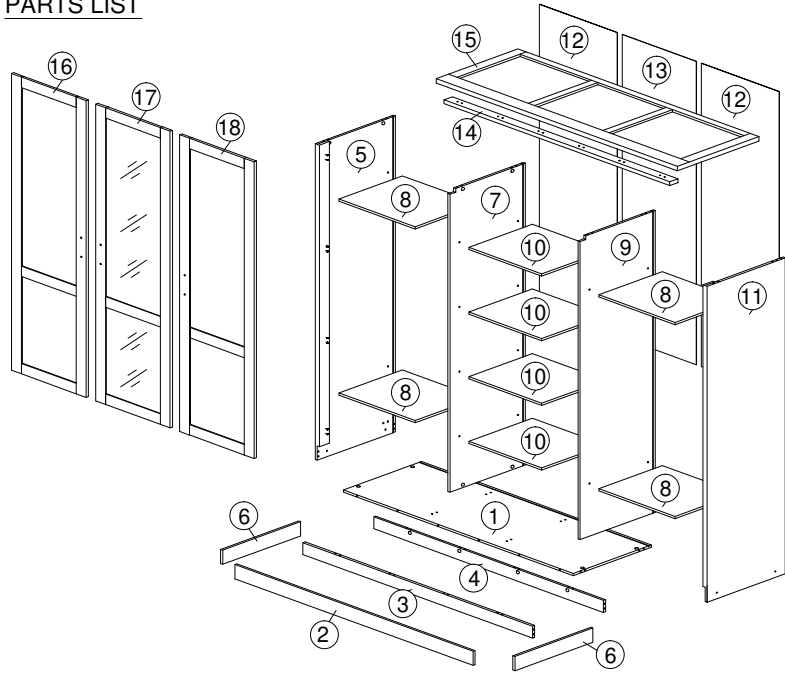

# ASSEMBLY INSTRUCTION

MODEL : WR 80097-1M-S5V - ELLA KLEERKAST / ARMOIRE 3 D/P / 3 DOORS WARDROBE WITH 1 MIRROR

HARDWARE	A	B	C	D	E	F	G	G1	G2	H	I	J	J1	J2	K	K1	K2	L	M	N	O	P	Q	R	
	1X44	1X56	1X9	1X6	1X4	1X6	1X3		1X6	1X8	1X8	24 SETS			32 SETS			1X22	1X1	1X2	1X24	4 SETS	1X8	1X22	

## PARTS LIST