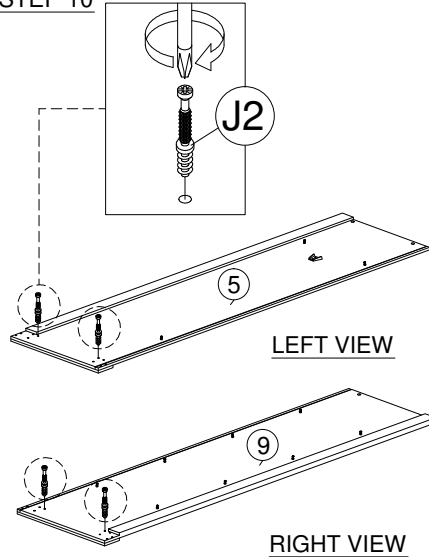

SOFT, DRY CLOTH

CHEMICAL

HEAT

KEEP DRY

HANDLE WITH CARE

DO NOT USE KNIFE

ASSEMBLY INSTRUCTION

MODEL : WR 80098-2M-S5V - ELLA KLEERKAST / ARMOIRE 4 D/P / 4 DOORS WARDROBE WITH 2 MRRS

STEP 6

STEP 7

STEP 8

STEP 9

STEP 10

STEP 11

STEP 12