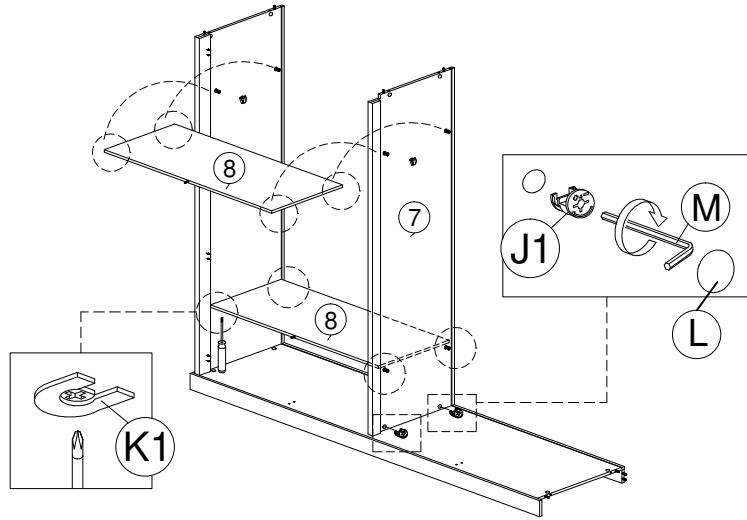

KEEP DRY

HANDLE WITH CARE

DO NOT USE KNIFE

ASSEMBLY INSTRUCTION

MODEL : WR 80098-2M-S5V - ELLA KLEERKAST / ARMOIRE 4 D/P / 4 DOORS WARDROBE WITH 2 MRRS

STEP 13

STEP 14

STEP 15