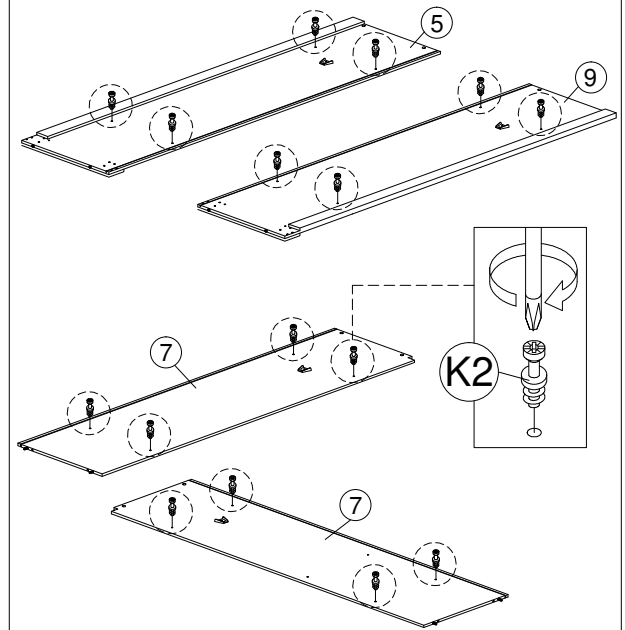

SOFT, DRY CLOTH

CHEMICAL

HEAT

KEEP DRY

HANDLE WITH CARE

DO NOT USE KNIFE

ASSEMBLY INSTRUCTION

MODEL : WR 80098-2M-S5V - ELLA KLEERKAST / ARMOIRE 4 D/P / 4 DOORS WARDROBE WITH 2 MRRS

STEP 6

STEP 7

STEP 8

STEP 9

STEP 10

STEP 11

STEP 12