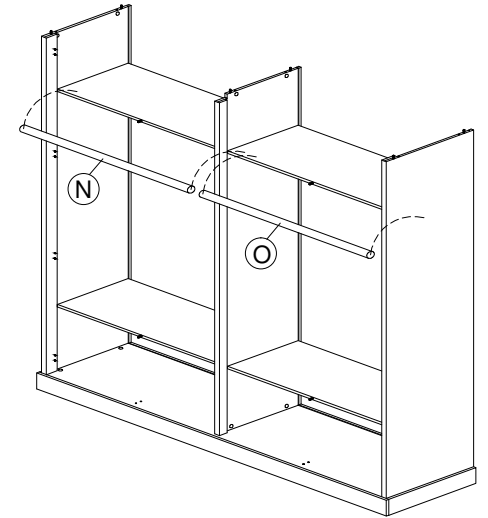

KEEP DRY

HANDLE WITH CARE

DO NOT USE KNIFE

ASSEMBLY INSTRUCTION

MODEL : WR 80098-2M-S5V - ELLA KLEERKAST / ARMOIRE 4 D/P / 4 DOORS WARDROBE WITH 2 MRRS

STEP 13

STEP 14

STEP 15