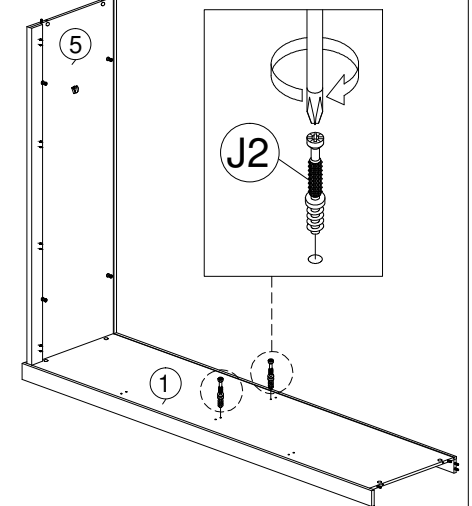

SOFT, DRY CLOTH

CHEMICAL

HEAT

KEEP DRY

HANDLE WITH CARE

DO NOT USE KNIFE

ASSEMBLY INSTRUCTION

MODEL : WR 80098-2M-S5V - ELLA KLEERKAST / ARMOIRE 4 D/P / 4 DOORS WARDROBE WITH 2 MRRS

STEP 6

STEP 7

STEP 8

STEP 9

STEP 10

STEP 11

STEP 12