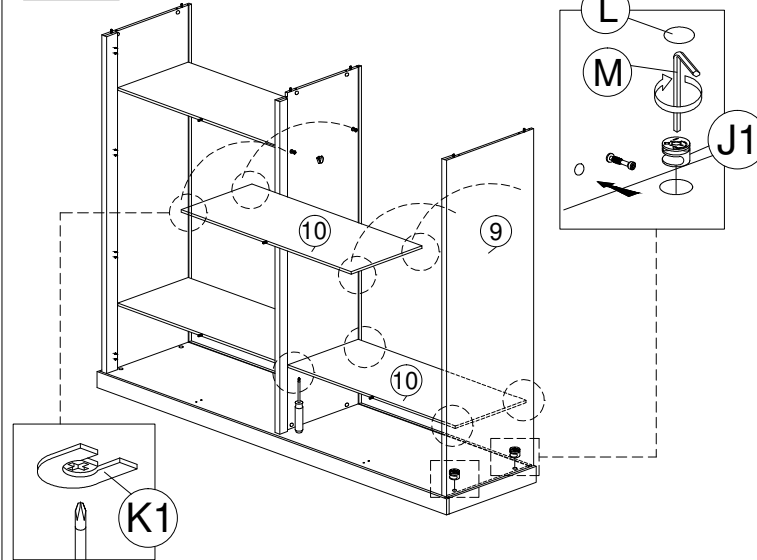

KEEP DRY

HANDLE WITH CARE

DO NOT USE KNIFE

ASSEMBLY INSTRUCTION

MODEL : WR 80098-2M-S5V - ELLA KLEERKAST / ARMOIRE 4 D/P / 4 DOORS WARDROBE WITH 2 MRRS

STEP 13

STEP 14

STEP 15