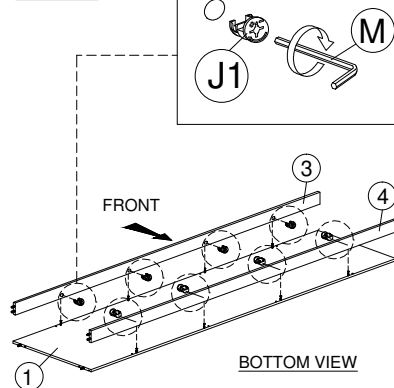

ASSEMBLY INSTRUCTION

MODEL : WR 80098-2M-S5V - ELLA KLEERKAST / ARMOIRE 4 D/P / 4 DOORS WARDROBE WITH 2 MRRS

HARDWARE	A	B	C	D	E	F	G	G1	G2	H	I	J	J1	J2	K	K1	K2	L	M	N	O	P	Q	R	S
	1X52	1X72	1X10	1X6	1X4	1X4	1X4	1X8	1X8	1X8	1X8	20 SETS	20 SETS	20 SETS	16 SETS	16 SETS	16 SETS	1X18	1X1	1X1	1X1	1X8	1X20	8 SETS	1X32

PARTS LIST

STEP 1

STEP 2

STEP 3

STEP 4

STEP 5

SOFT, DRY CLOTH

CHEMICAL

HEAT

KEEP DRY

HANDLE WITH CARE

DO NOT USE KNIFE

ASSEMBLY INSTRUCTION

MODEL : WR 80098-2M-S5V - ELLA KLEERKAST / ARMOIRE 4 D/P / 4 DOORS WARDROBE WITH 2 MRRS

STEP 6

STEP 7