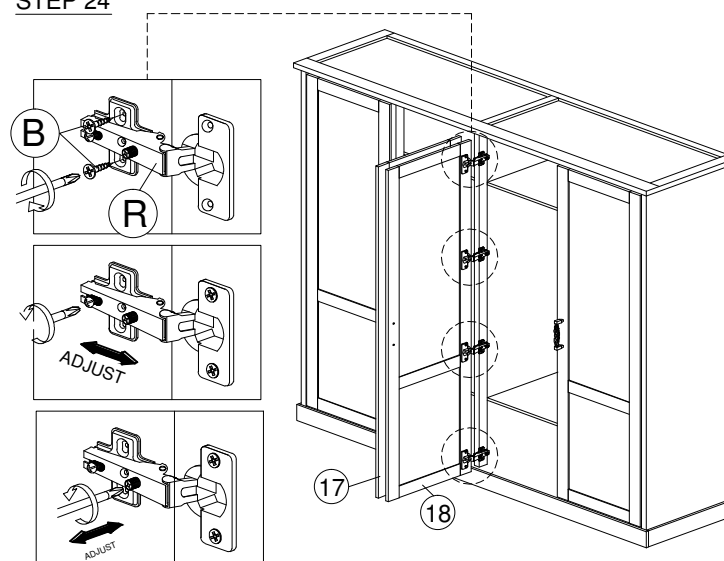

ASSEMBLY INSTRUCTION

MODEL : WR 80098-2M-S5V - ELLA KLEERKAST / ARMOIRE 4 D/P / 4 DOORS WARDROBE WITH 2 MRRS

STEP 20

STEP 21

STEP 22

STEP 23

STEP 24

COMPLETED