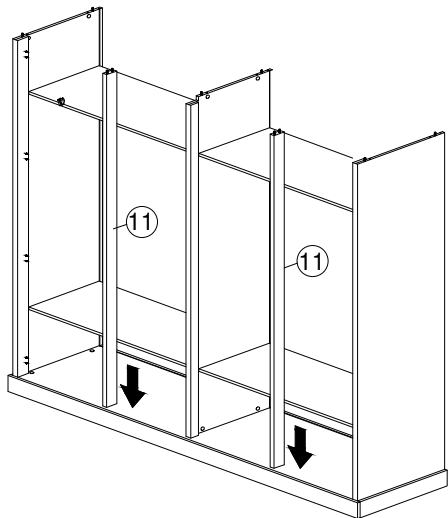

SOFT, DRY CLOTH

CHEMICAL

HEAT

KEEP DRY

HANDLE WITH CARE

DO NOT USE KNIFE

ASSEMBLY INSTRUCTION

MODEL : WR 80098-2M-S5V - ELLA KLEERKAST / ARMOIRE 4 D/P / 4 DOORS WARDROBE WITH 2 MRRS

STEP 13

STEP 14

STEP 15

STEP 16

STEP 17

STEP 18

STEP 19