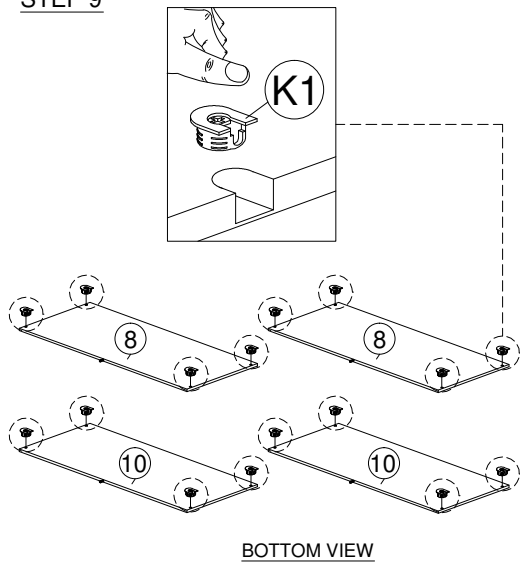

SOFT, DRY CLOTH

CHEMICAL

HEAT

KEEP DRY

HANDLE WITH CARE

DO NOT USE KNIFE

ASSEMBLY INSTRUCTION

MODEL : WR 80098-2M-S5V - ELLA KLEERKAST / ARMOIRE 4 D/P / 4 DOORS WARDROBE WITH 2 MRRS

STEP 6

STEP 7

STEP 8

STEP 9

STEP 10

STEP 11

STEP 12