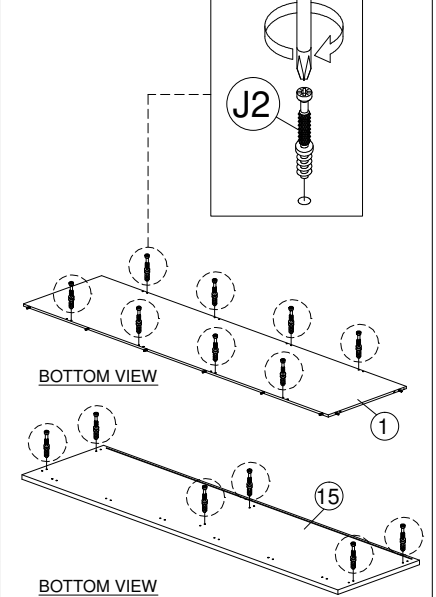

ASSEMBLY INSTRUCTION

MODEL : WR 80098-2M-S5V - ELLA KLEERKAST / ARMOIRE 4 D/P / 4 DOORS WARDROBE WITH 2 MRRS

HARDWARE	A	B	C	D	E	F	G	G1	G2	H	I	J	J1	J2	K	K1	K2	L	M	N	O	P	Q	R	S
	1X52	1X72	1X10	1X6	1X4	1X4	1X4	1X8	1X8	1X8	1X8	20 SETS	20 SETS	20 SETS	16 SETS	16 SETS	16 SETS	1X18	1X1	1X1	1X1	1X8	1X20	8 SETS	1X32

PARTS LIST

STEP 1

STEP 2

STEP 3

STEP 4

STEP 5

SOFT, DRY CLOTH

CHEMICAL

HEAT

KEEP DRY

HANDLE WITH CARE

DO NOT USE KNIFE

ASSEMBLY INSTRUCTION

MODEL : WR 80098-2M-S5V - ELLA KLEERKAST / ARMOIRE 4 D/P / 4 DOORS WARDROBE WITH 2 MRRS

STEP 6

STEP 7