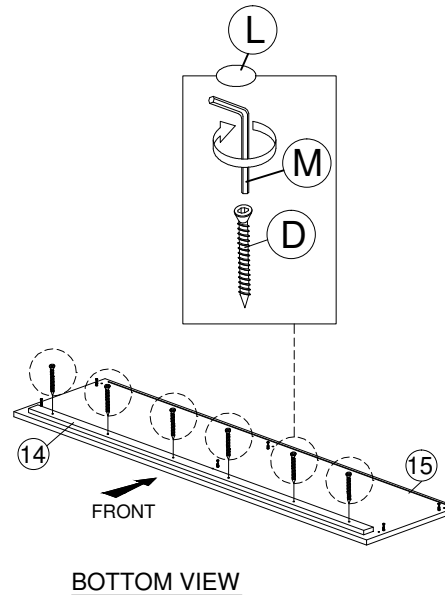

SOFT, DRY CLOTH

CHEMICAL

HEAT

KEEP DRY

HANDLE WITH CARE

DO NOT USE KNIFE

ASSEMBLY INSTRUCTION

MODEL : WR 80098-2M-S5V - ELLA KLEERKAST / ARMOIRE 4 D/P / 4 DOORS WARDROBE WITH 2 MRRS

STEP 13

STEP 14

STEP 15

STEP 16

STEP 17

STEP 18

STEP 19