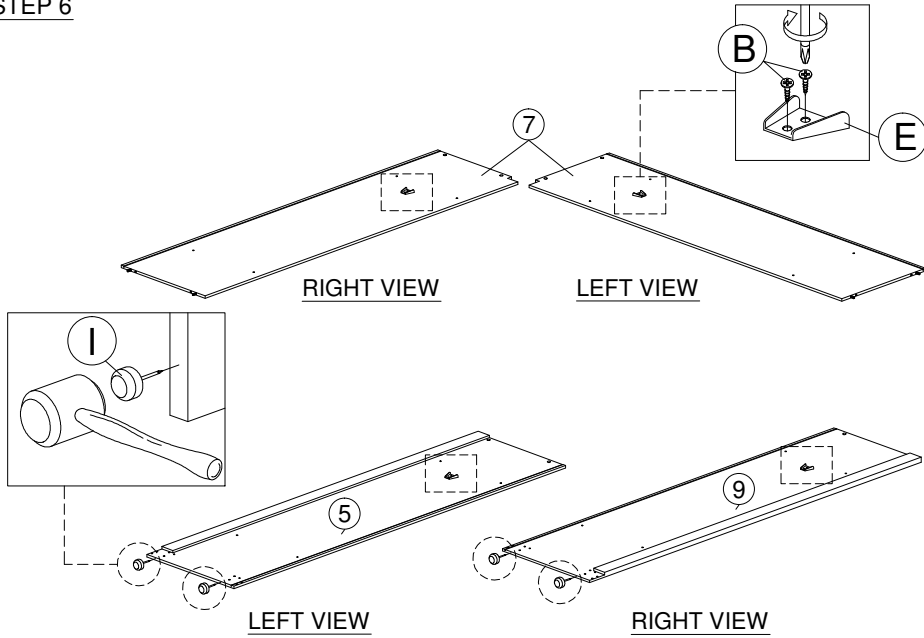

HEAT

KEEP DRY

HANDLE WITH CARE

DO NOT USE KNIFE

ASSEMBLY INSTRUCTION

MODEL : WR 80098-2M-S5V - ELLA KLEERKAST / ARMOIRE 4 D/P / 4 DOORS WARDROBE WITH 2 MRRS

STEP 6

STEP 7