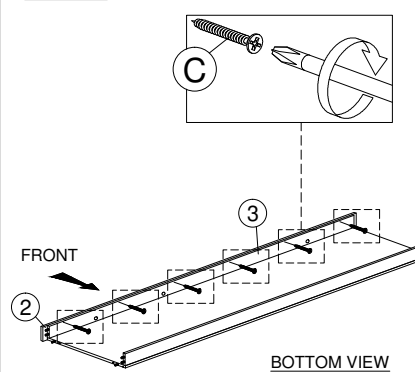

ASSEMBLY INSTRUCTION

MODEL : WR 80098-2M-S5V - ELLA KLEERKAST / ARMOIRE 4 D/P / 4 DOORS WARDROBE WITH 2 MRRS

HARDWARE	A	B	C	D	E	F	G	G1	G2	H	I	J	J1	J2	K	K1	K2	L	M	N	O	P	Q	R	S
	1X52	1X72	1X10	1X6	1X4	1X4	1X4	1X8	1X8	1X8	1X8	20 SETS	20 SETS	20 SETS	16 SETS	16 SETS	16 SETS	1X18	1X1	1X1	1X1	1X8	1X20	8 SETS	1X32

PARTS LIST

STEP 1

STEP 2

STEP 3

STEP 4

STEP 5

SOFT, DRY CLOTH

CHEMICAL

HEAT

KEEP DRY

HANDLE WITH CARE

DO NOT USE KNIFE

ASSEMBLY INSTRUCTION

MODEL : WR 80098-2M-S5V - ELLA KLEERKAST / ARMOIRE 4 D/P / 4 DOORS WARDROBE WITH 2 MRRS

STEP 6

STEP 7