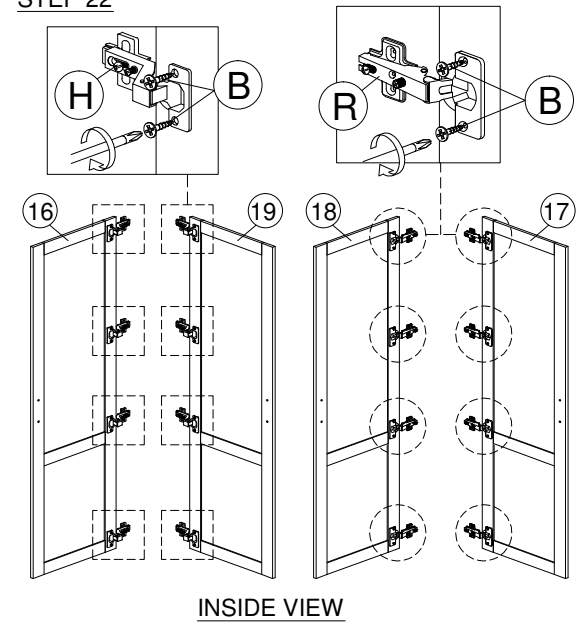

STEP 16

STEP 17

STEP 18

STEP 19

ASSEMBLY INSTRUCTION

MODEL : WR 80098-2M-S5V - ELLA KLEERKAST / ARMOIRE 4 D/P / 4 DOORS WARDROBE WITH 2 MRRS

STEP 20

STEP 21

STEP 22

STEP 23

STEP 24

COMPLETED