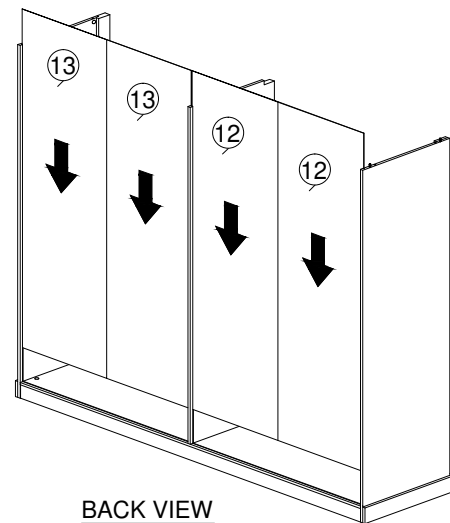

SOFT, DRY CLOTH

CHEMICAL

HEAT

KEEP DRY

HANDLE WITH CARE

DO NOT USE KNIFE

ASSEMBLY INSTRUCTION

MODEL : WR 80098-2M-S5V - ELLA KLEERKAST / ARMOIRE 4 D/P / 4 DOORS WARDROBE WITH 2 MRRS

STEP 13

STEP 14

STEP 15

STEP 16

STEP 17

STEP 18

STEP 19