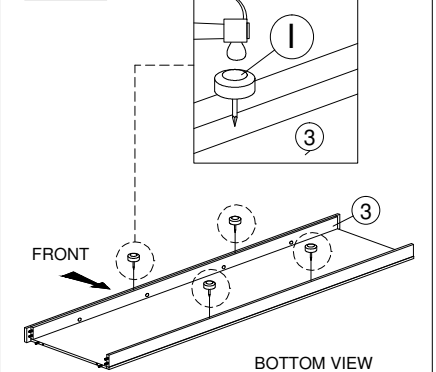

ASSEMBLY INSTRUCTION

MODEL : WR 80098-2M-S5V - ELLA KLEERKAST / ARMOIRE 4 D/P / 4 DOORS WARDROBE WITH 2 MRRS

HARDWARE	A	B	C	D	E	F	G	G1	G2	H	I	J	J1	J2	K	K1	K2	L	M	N	O	P	Q	R	S
	1X52	1X72	1X10	1X6	1X4	1X4	1X4	1X8	1X8	1X8	1X8	20 SETS	20 SETS	20 SETS	16 SETS	16 SETS	16 SETS	1X18	1X1	1X1	1X1	1X8	1X20	8 SETS	1X32

PARTS LIST

STEP 1

STEP 2

STEP 3

STEP 4

STEP 5