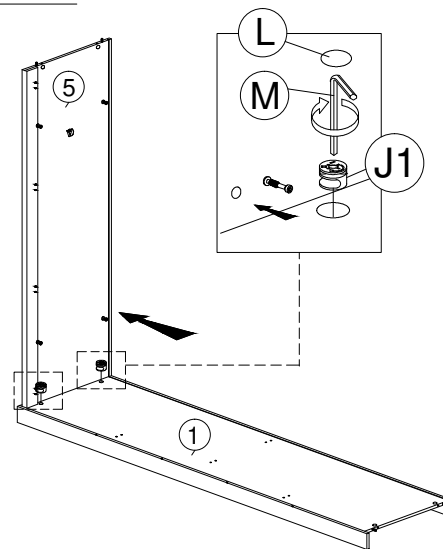

SOFT, DRY CLOTH

CHEMICAL

HEAT

KEEP DRY

HANDLE WITH CARE

DO NOT USE KNIFE

ASSEMBLY INSTRUCTION

MODEL : WR 80098-2M-S5V - ELLA KLEERKAST / ARMOIRE 4 D/P / 4 DOORS WARDROBE WITH 2 MRRS

STEP 6

STEP 7

STEP 8

STEP 9

STEP 10

STEP 11

STEP 12