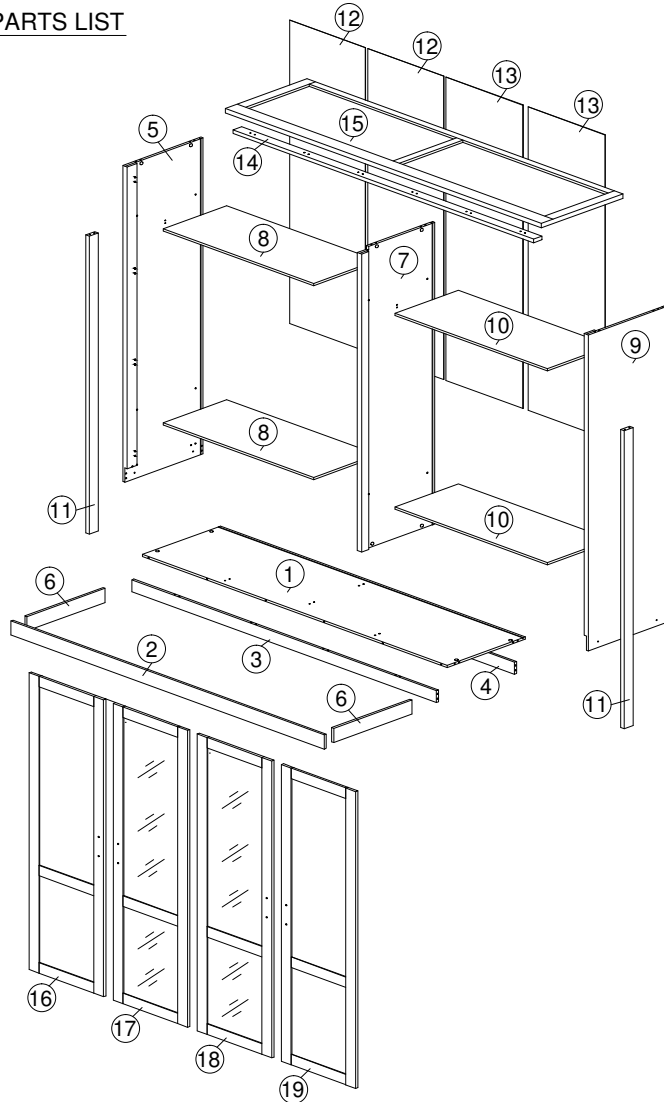

ASSEMBLY INSTRUCTION

MODEL : WR 80098-2M-S5V - ELLA KLEERKAST / ARMOIRE 4 D/P / 4 DOORS WARDROBE WITH 2 MRRS

HARDWARE	A	B	C	D	E	F	G	G1	G2	H	I	J	J1	J2	K	K1	K2	L	M	N	O	P	Q	R	S
	1X52	1X72	1X10	1X6	1X4	1X4	1X4	1X8	1X8	1X8	1X8	20 SETS	20 SETS	20 SETS	16 SETS	16 SETS	16 SETS	1X18	1X1	1X1	1X1	1X8	1X20	8 SETS	1X32

PARTS LIST

STEP 1

STEP 2

STEP 3

STEP 4

STEP 5

SOFT, DRY CLOTH

CHEMICAL

HEAT

KEEP DRY

HANDLE WITH CARE

DO NOT USE KNIFE

ASSEMBLY INSTRUCTION

MODEL : WR 80098-2M-S5V - ELLA KLEERKAST / ARMOIRE 4 D/P / 4 DOORS WARDROBE WITH 2 MRRS

STEP 6

STEP 7