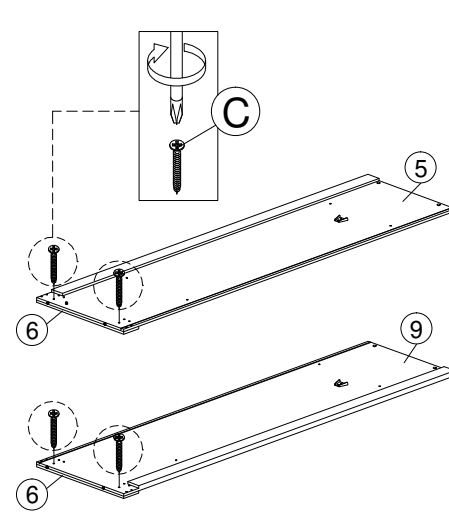

HEAT

KEEP DRY

HANDLE WITH CARE

DO NOT USE KNIFE

ASSEMBLY INSTRUCTION

MODEL : WR 80098-2M-S5V - ELLA KLEERKAST / ARMOIRE 4 D/P / 4 DOORS WARDROBE WITH 2 MRRS

STEP 6

STEP 7