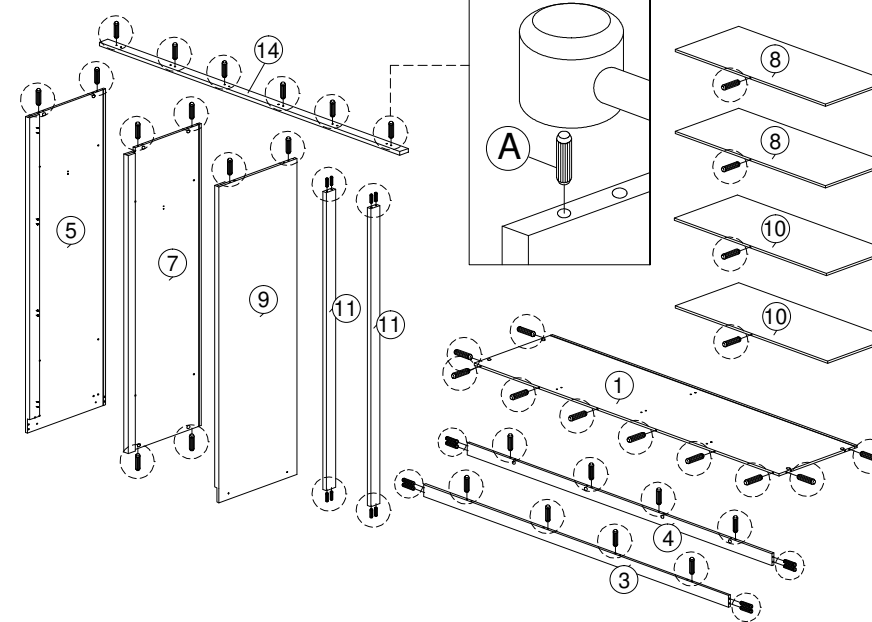

ASSEMBLY INSTRUCTION

MODEL : WR 80098-2M-S5V - ELLA KLEERKAST / ARMOIRE 4 D/P / 4 DOORS WARDROBE WITH 2 MRRS

HARDWARE	A	B	C	D	E	F	G	G1	G2	H	I	J	J1	J2	K	K1	K2	L	M	N	O	P	Q	R	S
	1X52	1X72	1X10	1X6	1X4	1X4	1X4	1X8	1X8	1X8	1X8	20 SETS	20 SETS	20 SETS	16 SETS	16 SETS	16 SETS	1X18	1X1	1X1	1X1	1X8	1X20	8 SETS	1X32

PARTS LIST

STEP 1

STEP 2

STEP 3

STEP 4

STEP 5

SOFT, DRY CLOTH

CHEMICAL

HEAT

KEEP DRY

HANDLE WITH CARE

DO NOT USE KNIFE

ASSEMBLY INSTRUCTION

MODEL : WR 80098-2M-S5V - ELLA KLEERKAST / ARMOIRE 4 D/P / 4 DOORS WARDROBE WITH 2 MRRS

STEP 6

STEP 7