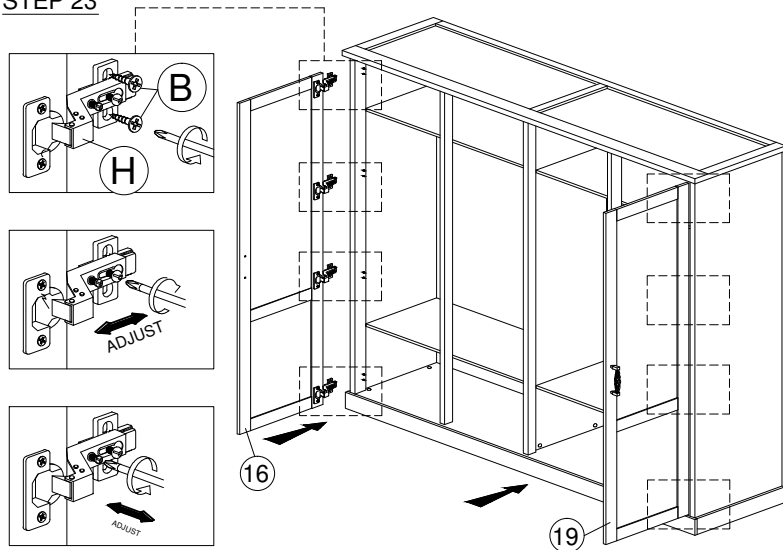

ASSEMBLY INSTRUCTION

MODEL : WR 80098-2M-S5V - ELLA KLEERKAST / ARMOIRE 4 D/P / 4 DOORS WARDROBE WITH 2 MRRS

STEP 20

STEP 21

STEP 22

STEP 23

STEP 24

COMPLETED